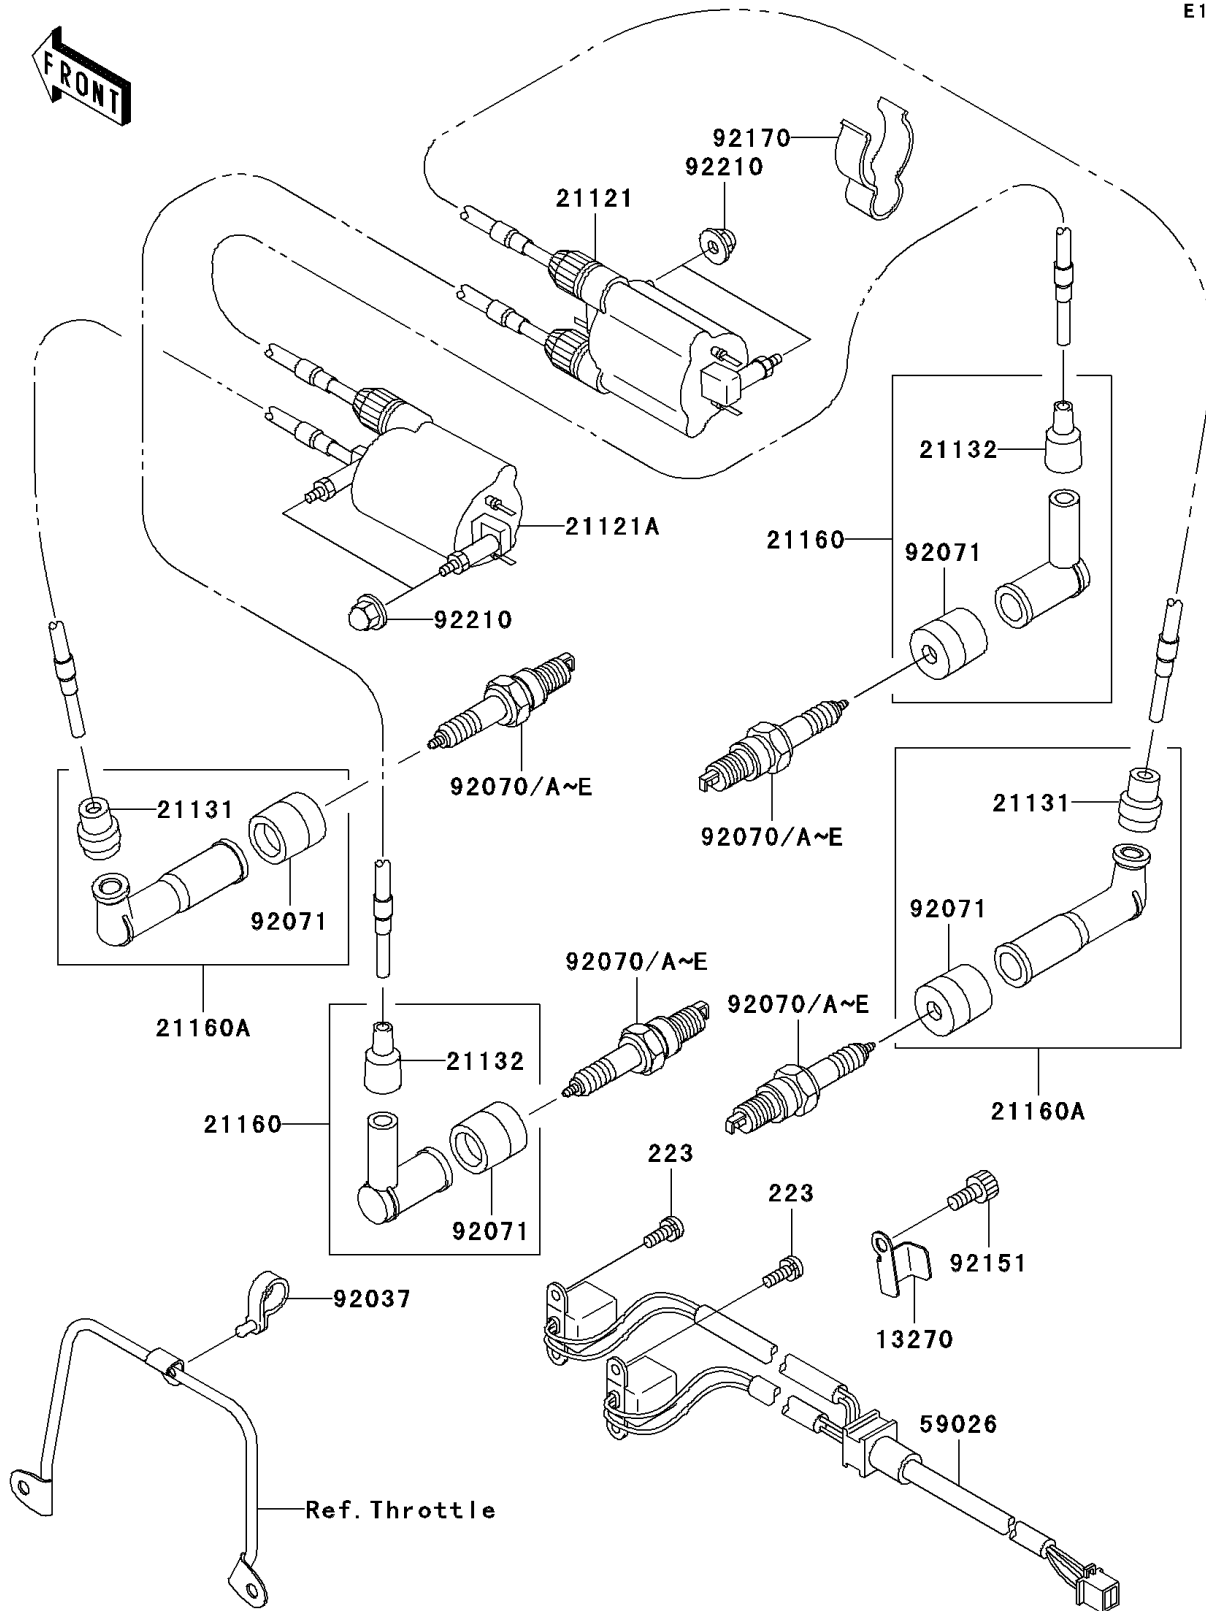

2003 Vulcan 1500 Nomad Fi

PARTS DIAGRAM

Ignition System

E1830

2003 Vulcan 1500 Nomad Fi

PARTS LIST

Ignition System

ITEM NAME

PART NUMBER

QUANTITY
