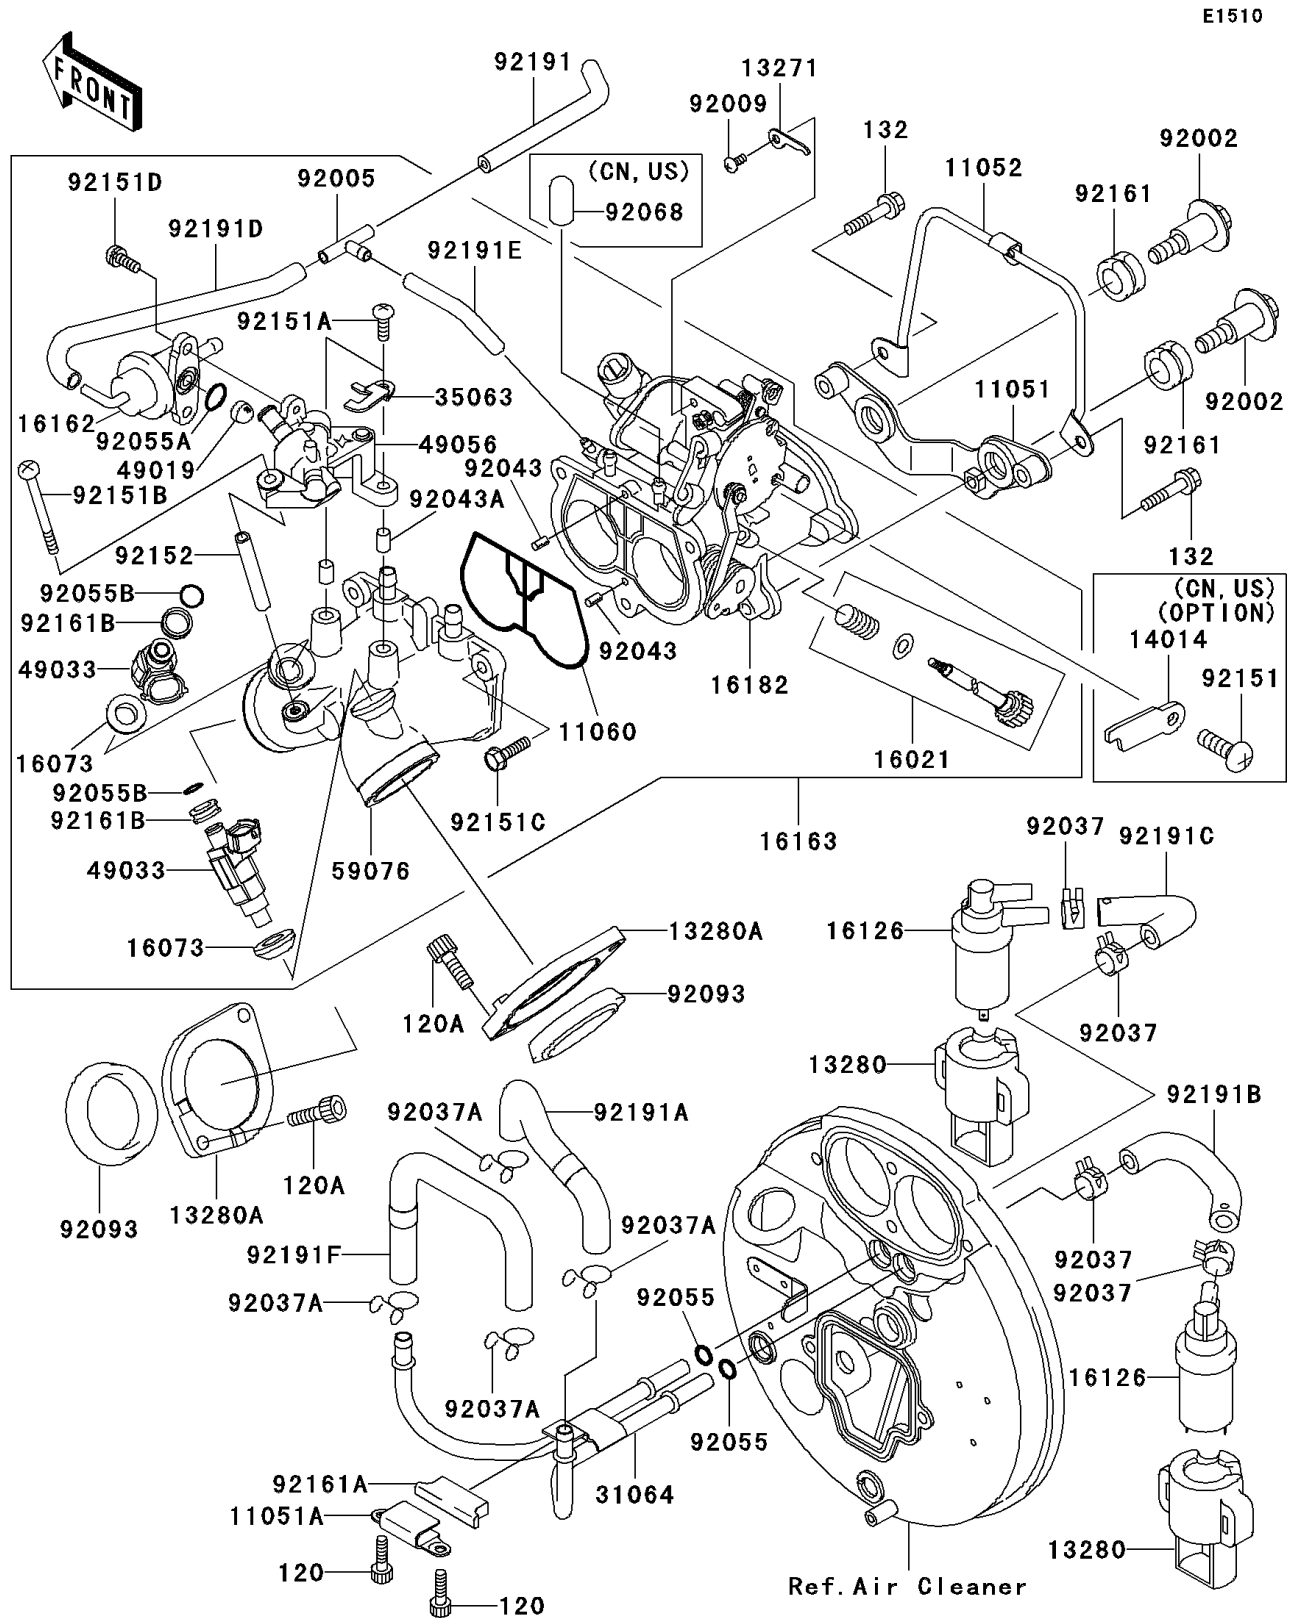

2003 Vulcan 1500 Nomad Fi

PARTS DIAGRAM

Throttle

2003 Vulcan 1500 Nomad Fi

PARTS LIST

Throttle

ITEM NAME

PART NUMBER

QUANTITY
