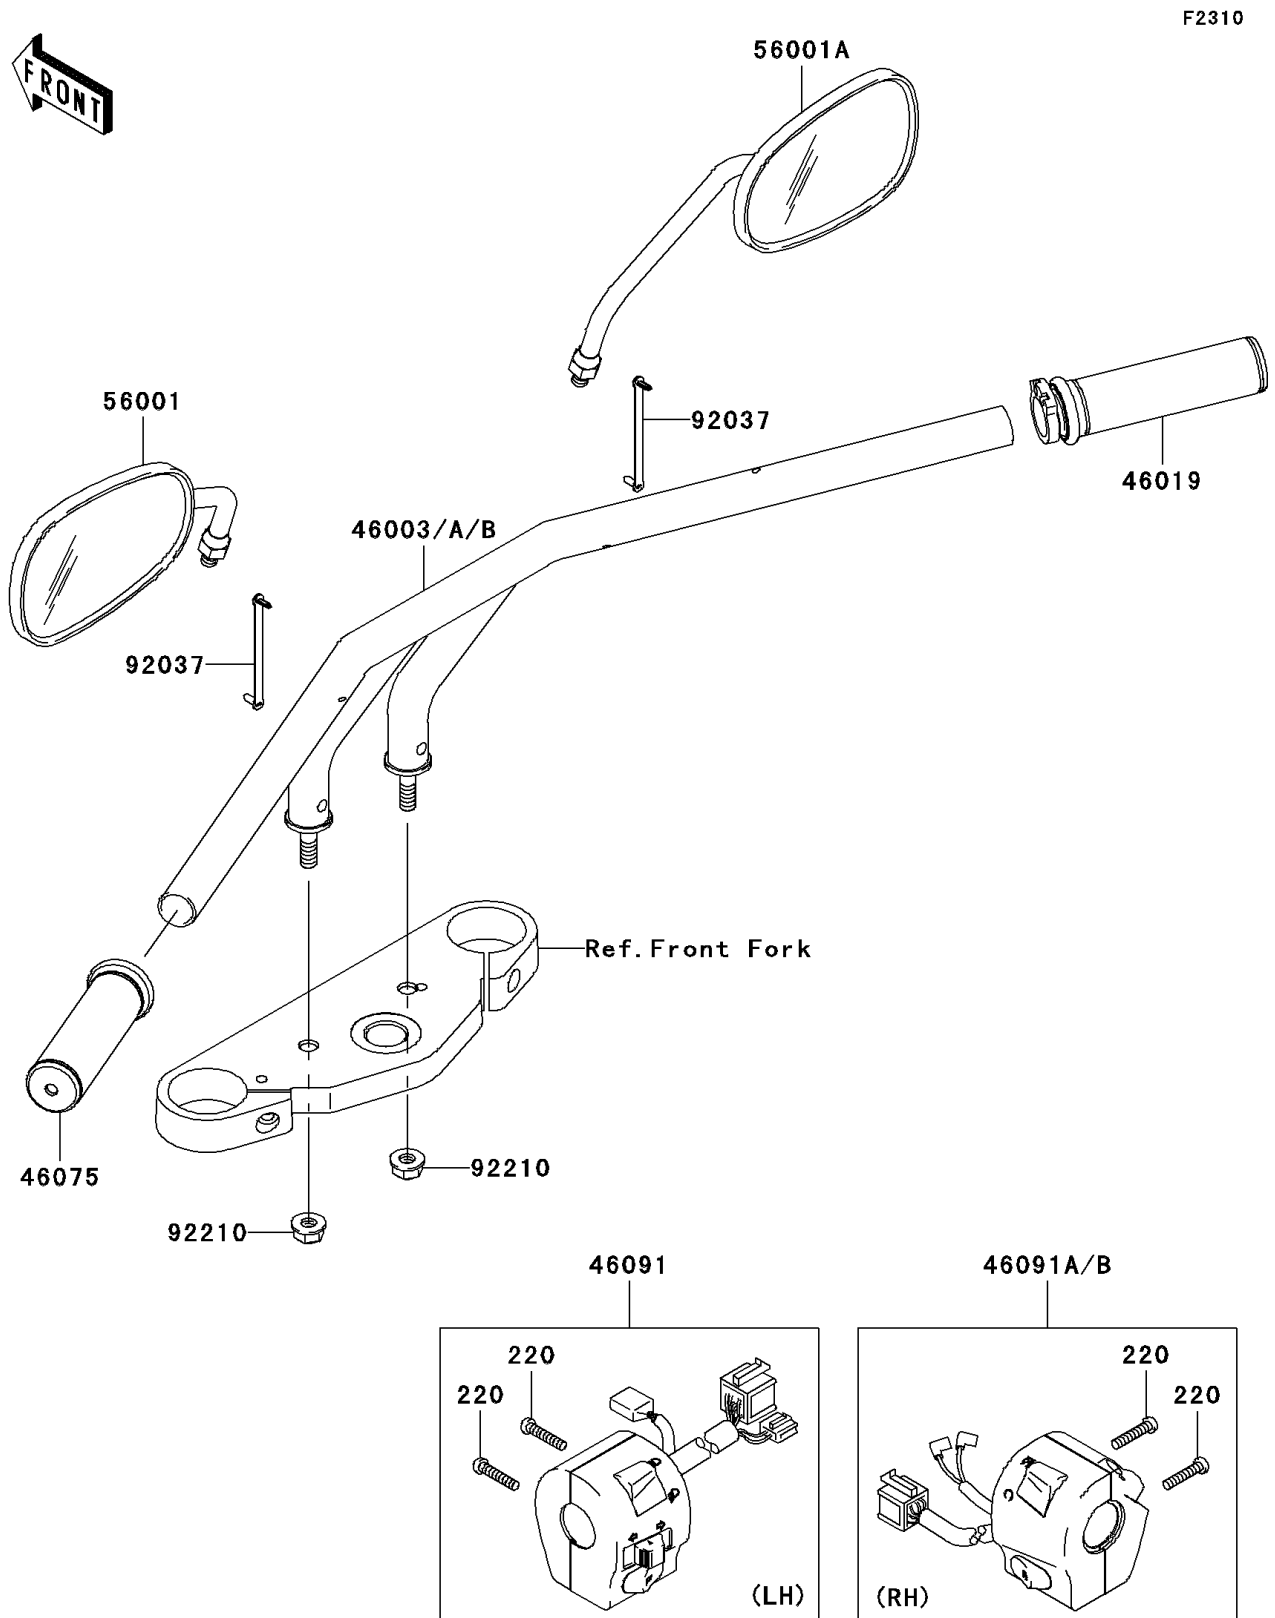

2006 Vulcan 1600 Mean Streak

PARTS DIAGRAM

Handlebar

2006 Vulcan 1600 Mean Streak

PARTS LIST

Handlebar

ITEM NAME	PART NUMBER	QUANTITY
-----------	-------------	----------
