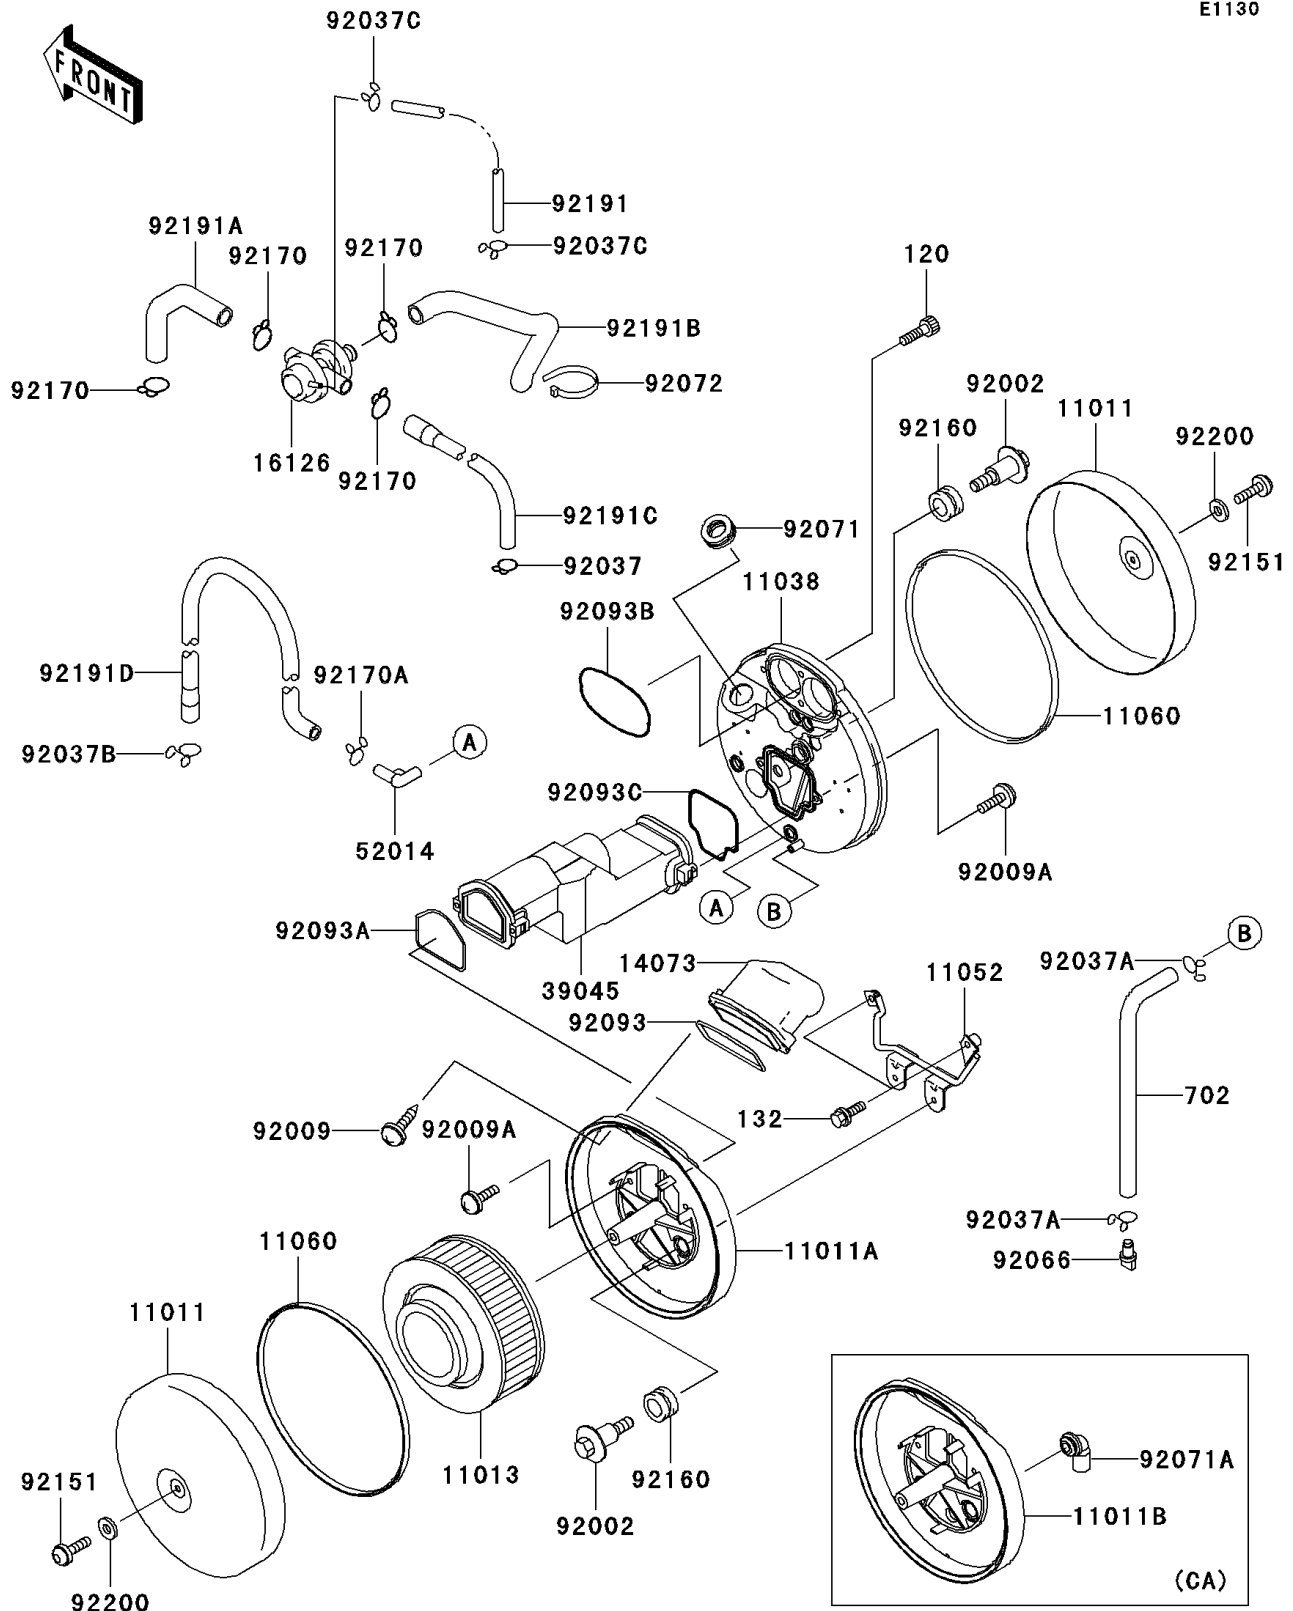

2001 Vulcan 1500 Nomad Fi

PARTS DIAGRAM

Air Cleaner

E1130