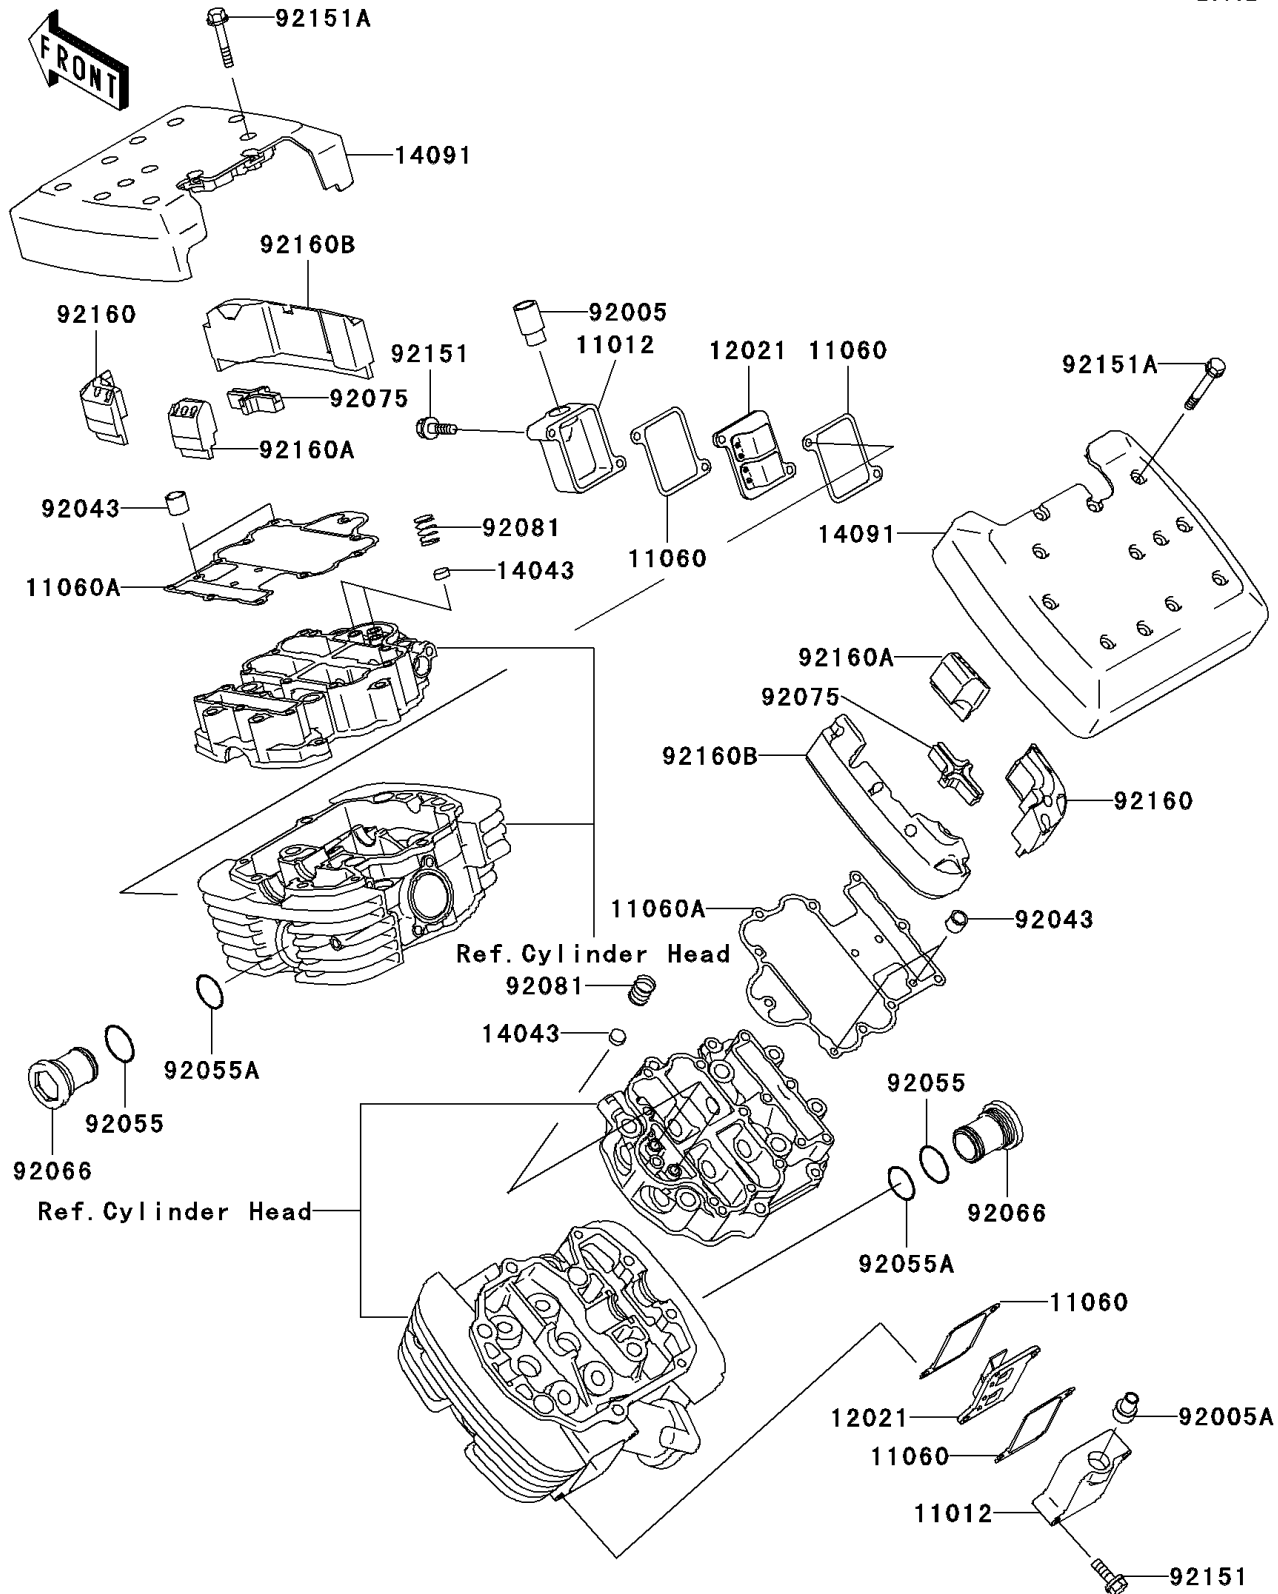

2003 Vulcan 1500 Nomad Fi

PARTS DIAGRAM Cylinder Head Cover

E1112

2003 Vulcan 1500 Nomad Fi

PARTS LIST

Cylinder Head Cover

ITEM NAME

PART NUMBER

QUANTITY
