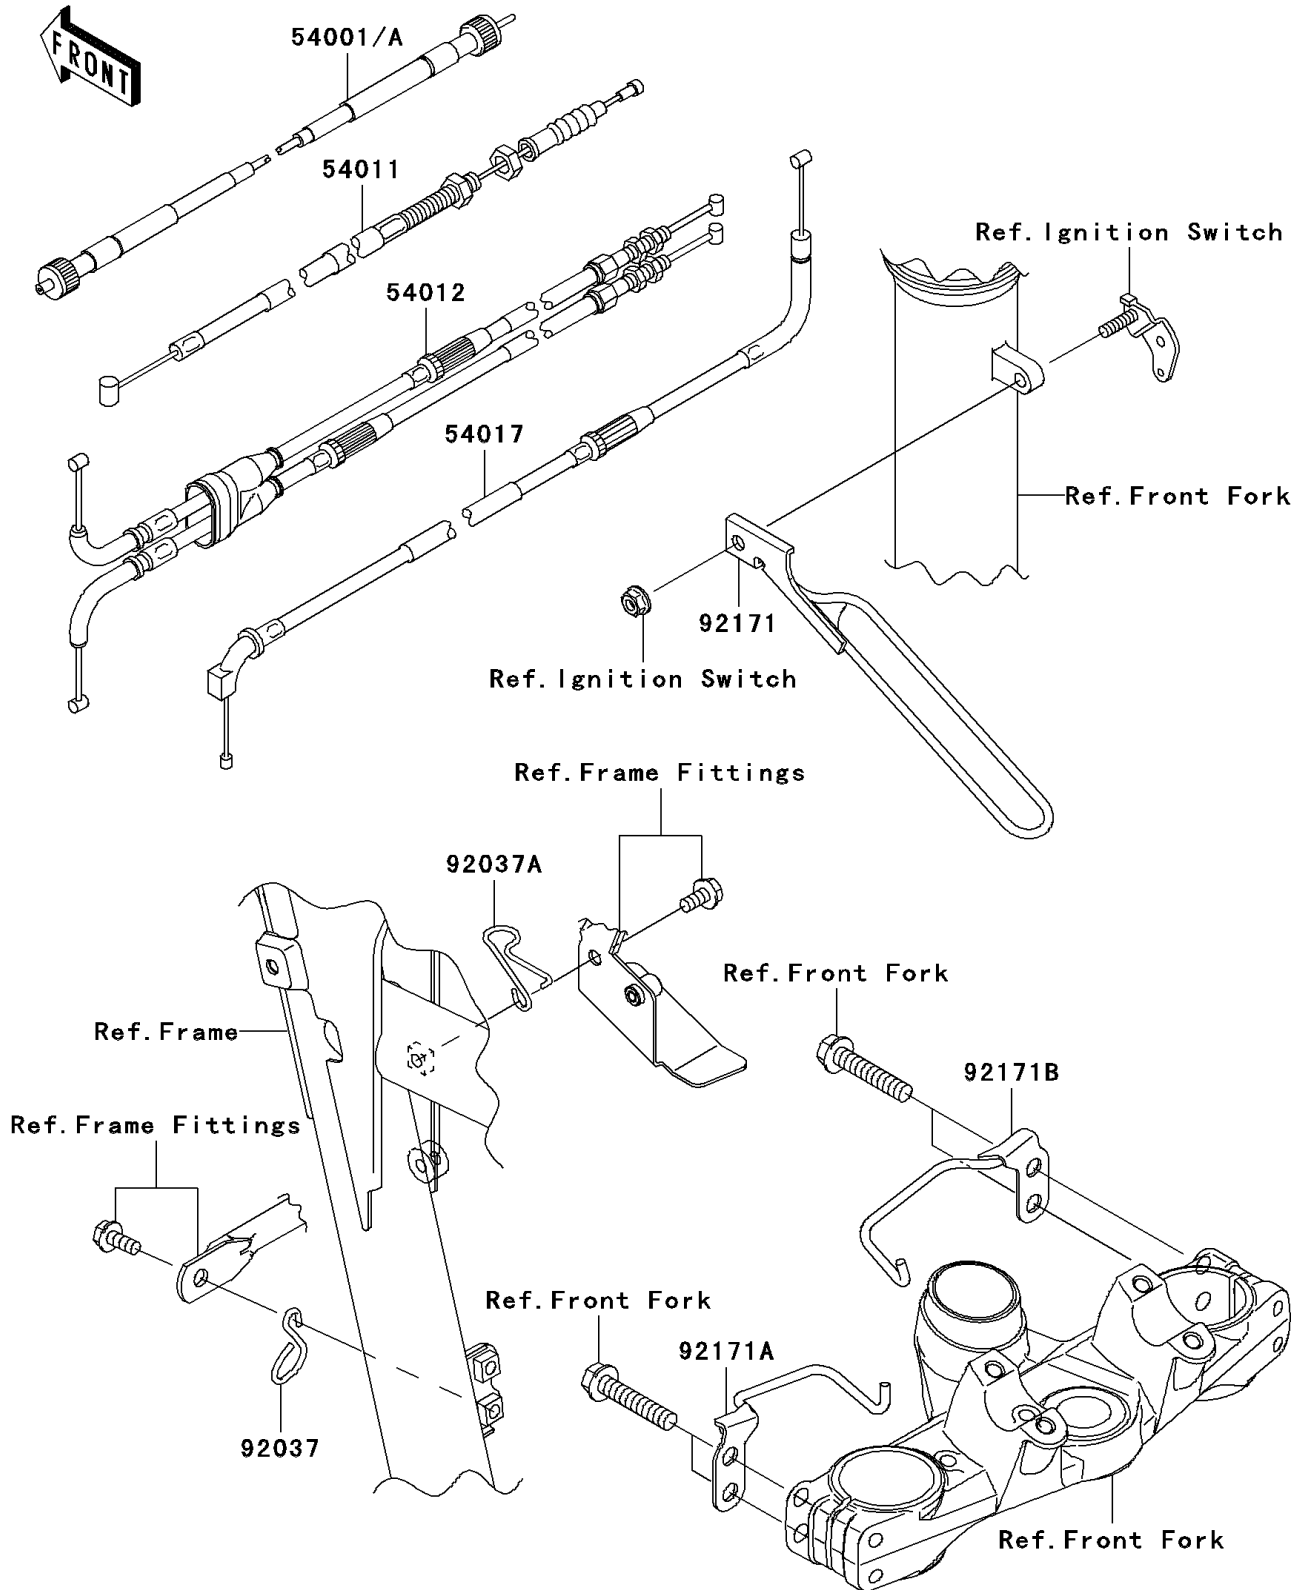

2009 KLR™ 650

PARTS DIAGRAM

Cables

F2540

2009 KLR™ 650

PARTS LIST

Cables

Kawasaki

Let the Good Times Roll®

ITEM NAME

PART NUMBER

QUANTITY
