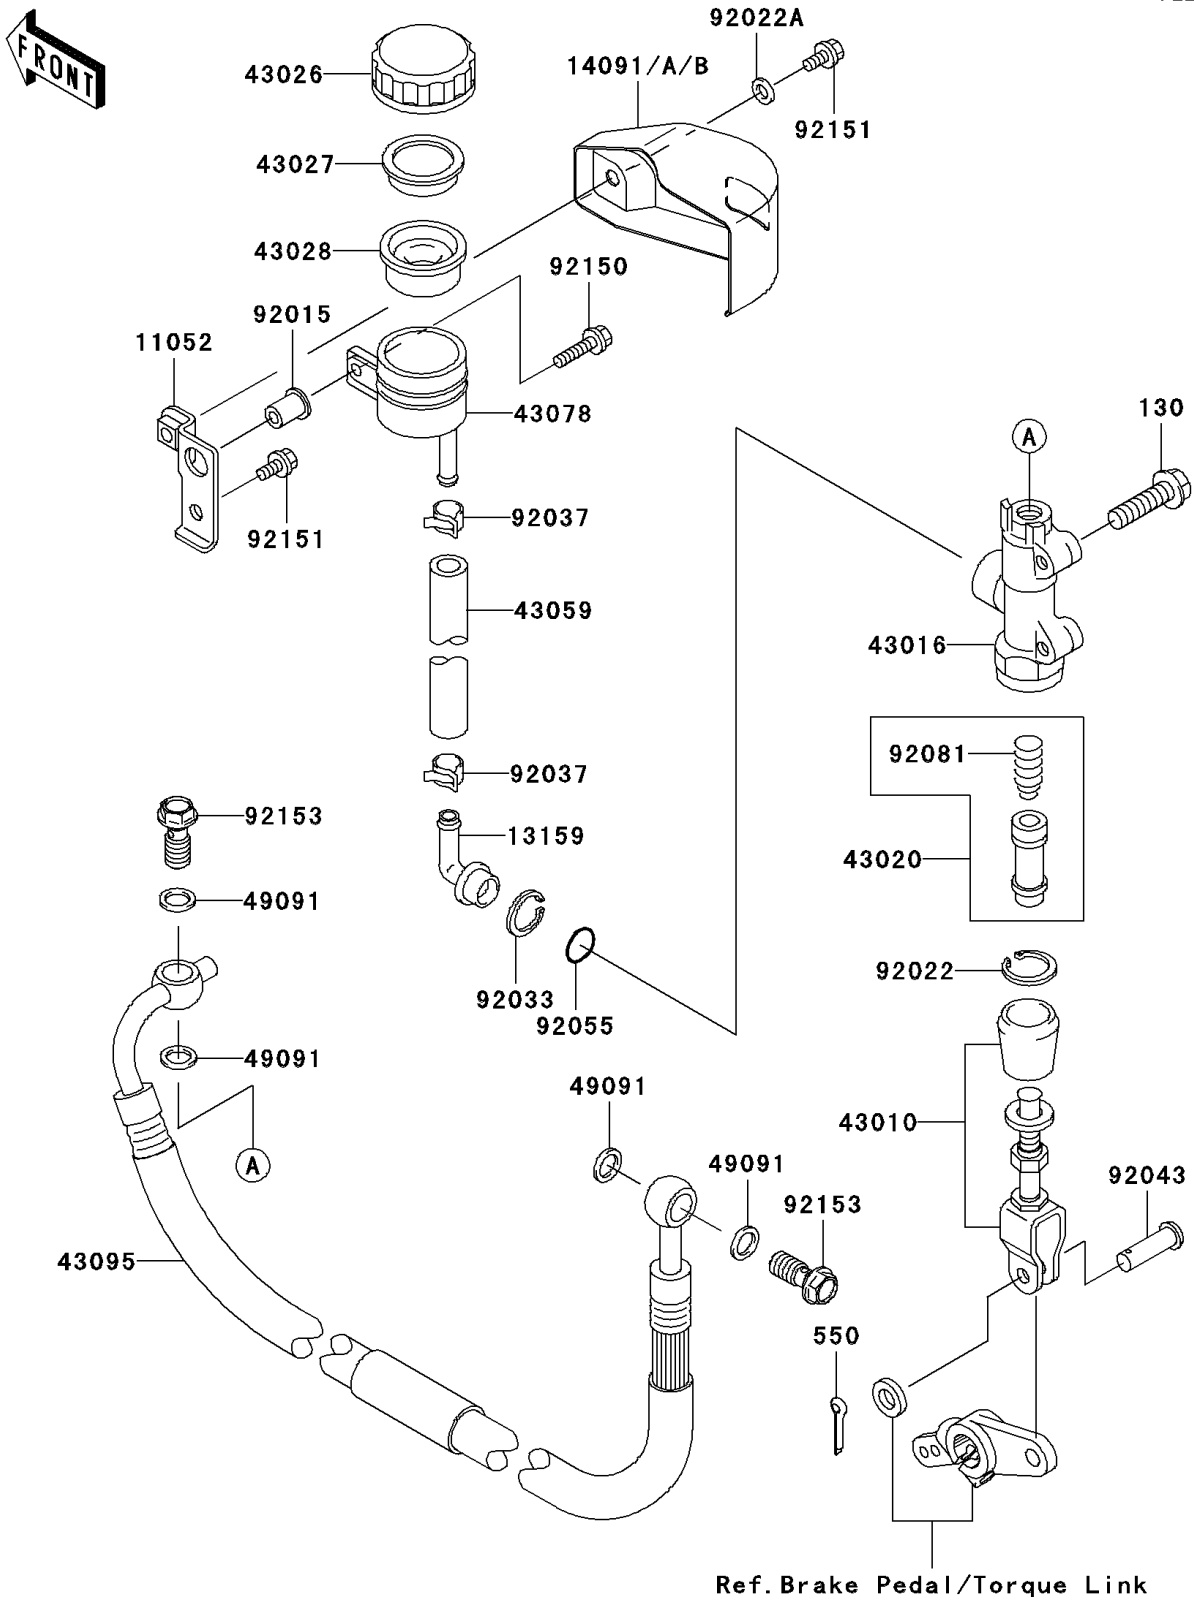

2006 Vulcan 1600 Mean Streak

PARTS DIAGRAM

Rear Master Cylinder

F2293

2006 Vulcan 1600 Mean Streak

PARTS LIST

Rear Master Cylinder

ITEM NAME	PART NUMBER	QUANTITY
-----------	-------------	----------
