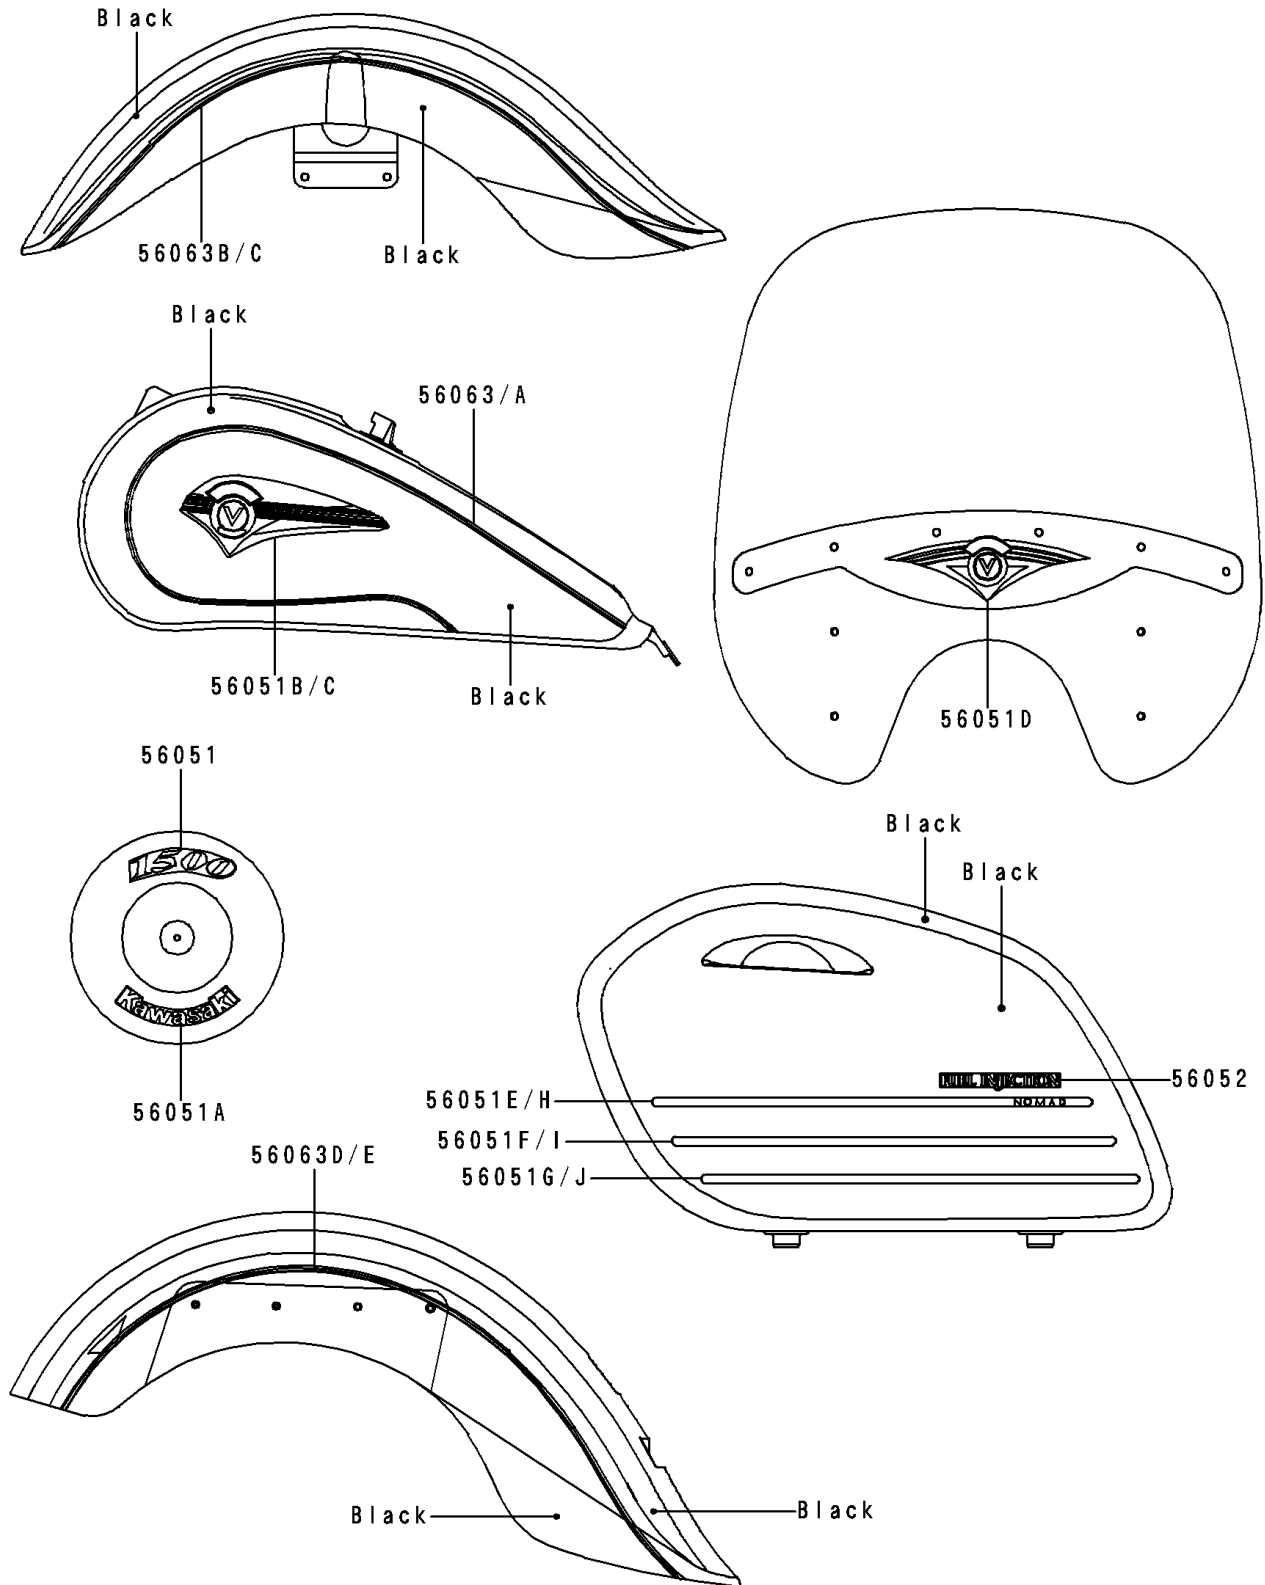

2000 Vulcan 1500 Nomad Fi

PARTS DIAGRAM

Decals(Black)

F2861A

2000 Vulcan 1500 Nomad Fi

PARTS LIST

Decals(Black)

ITEM NAME

PART NUMBER

QUANTITY
