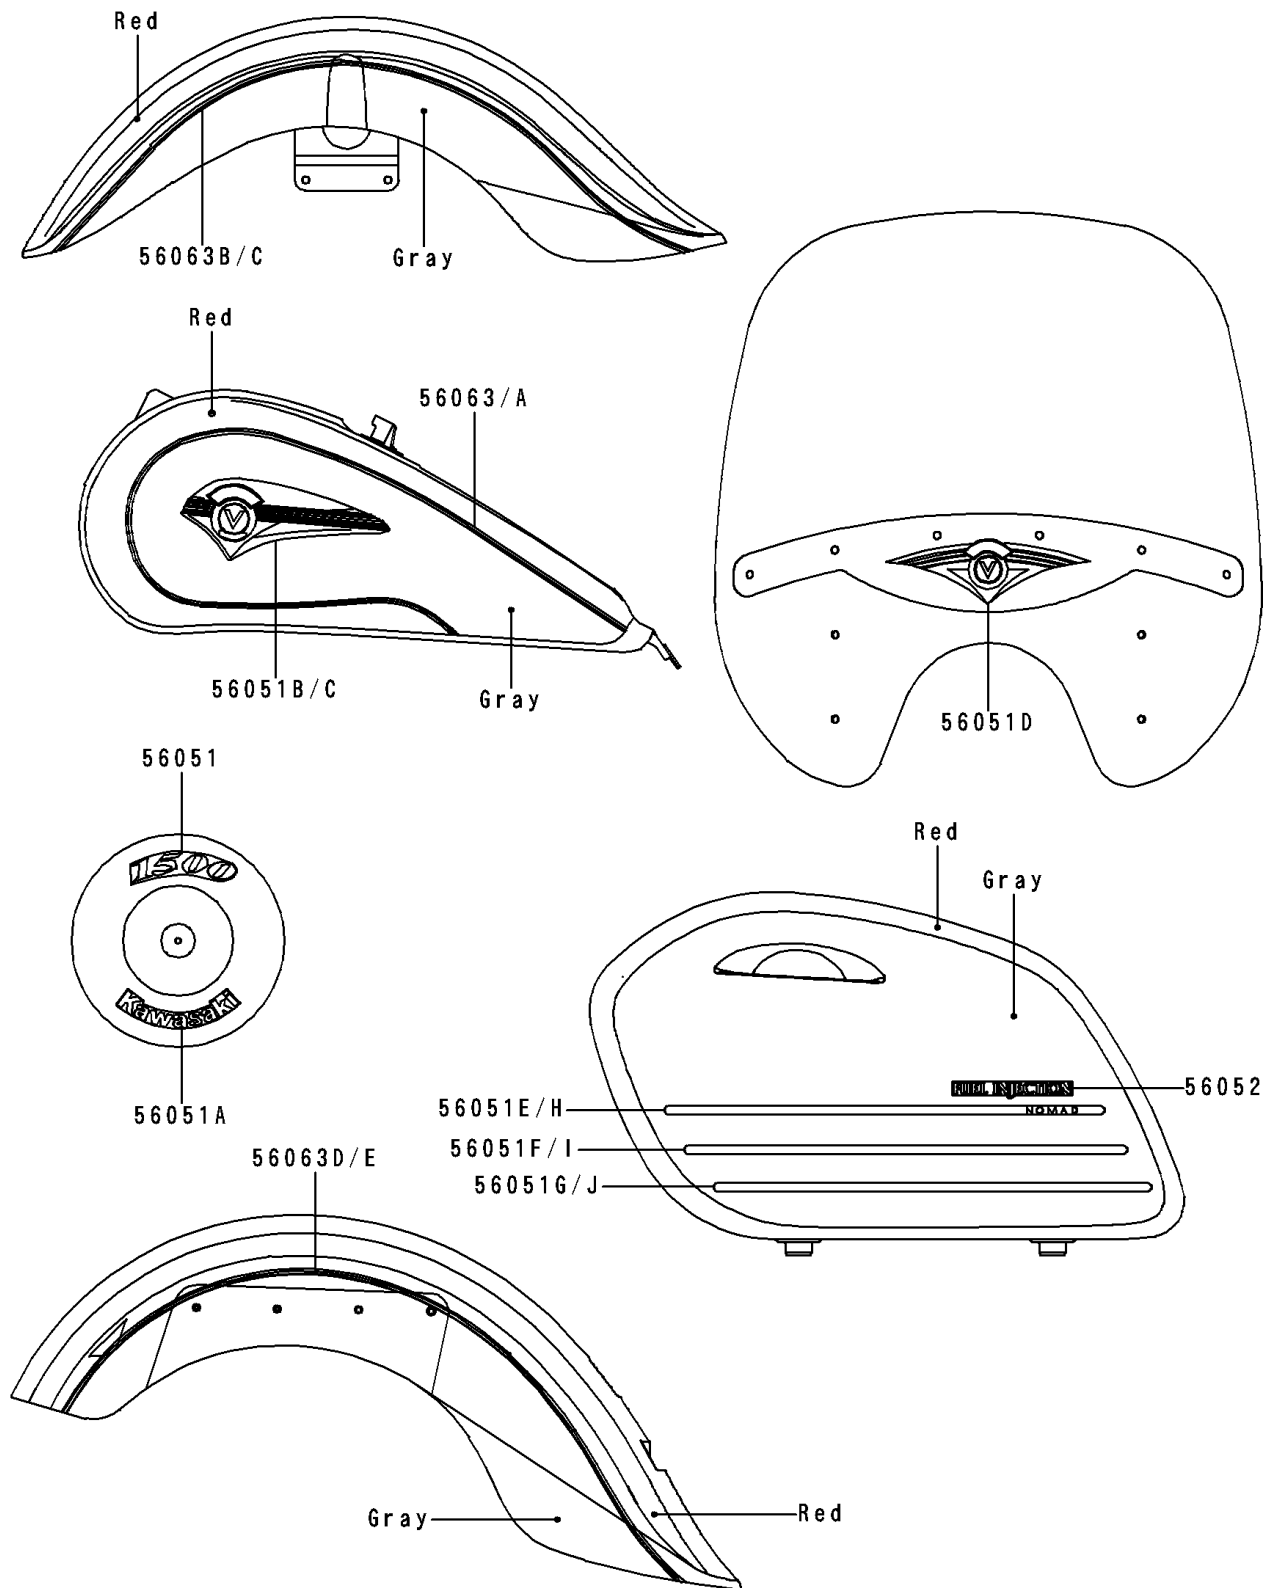

2000 Vulcan 1500 Nomad Fi

PARTS DIAGRAM

Decals(Red/Gray)

F2861

2000 Vulcan 1500 Nomad Fi

PARTS LIST

Decals(Red/Gray)

ITEM NAME

PART NUMBER

QUANTITY
