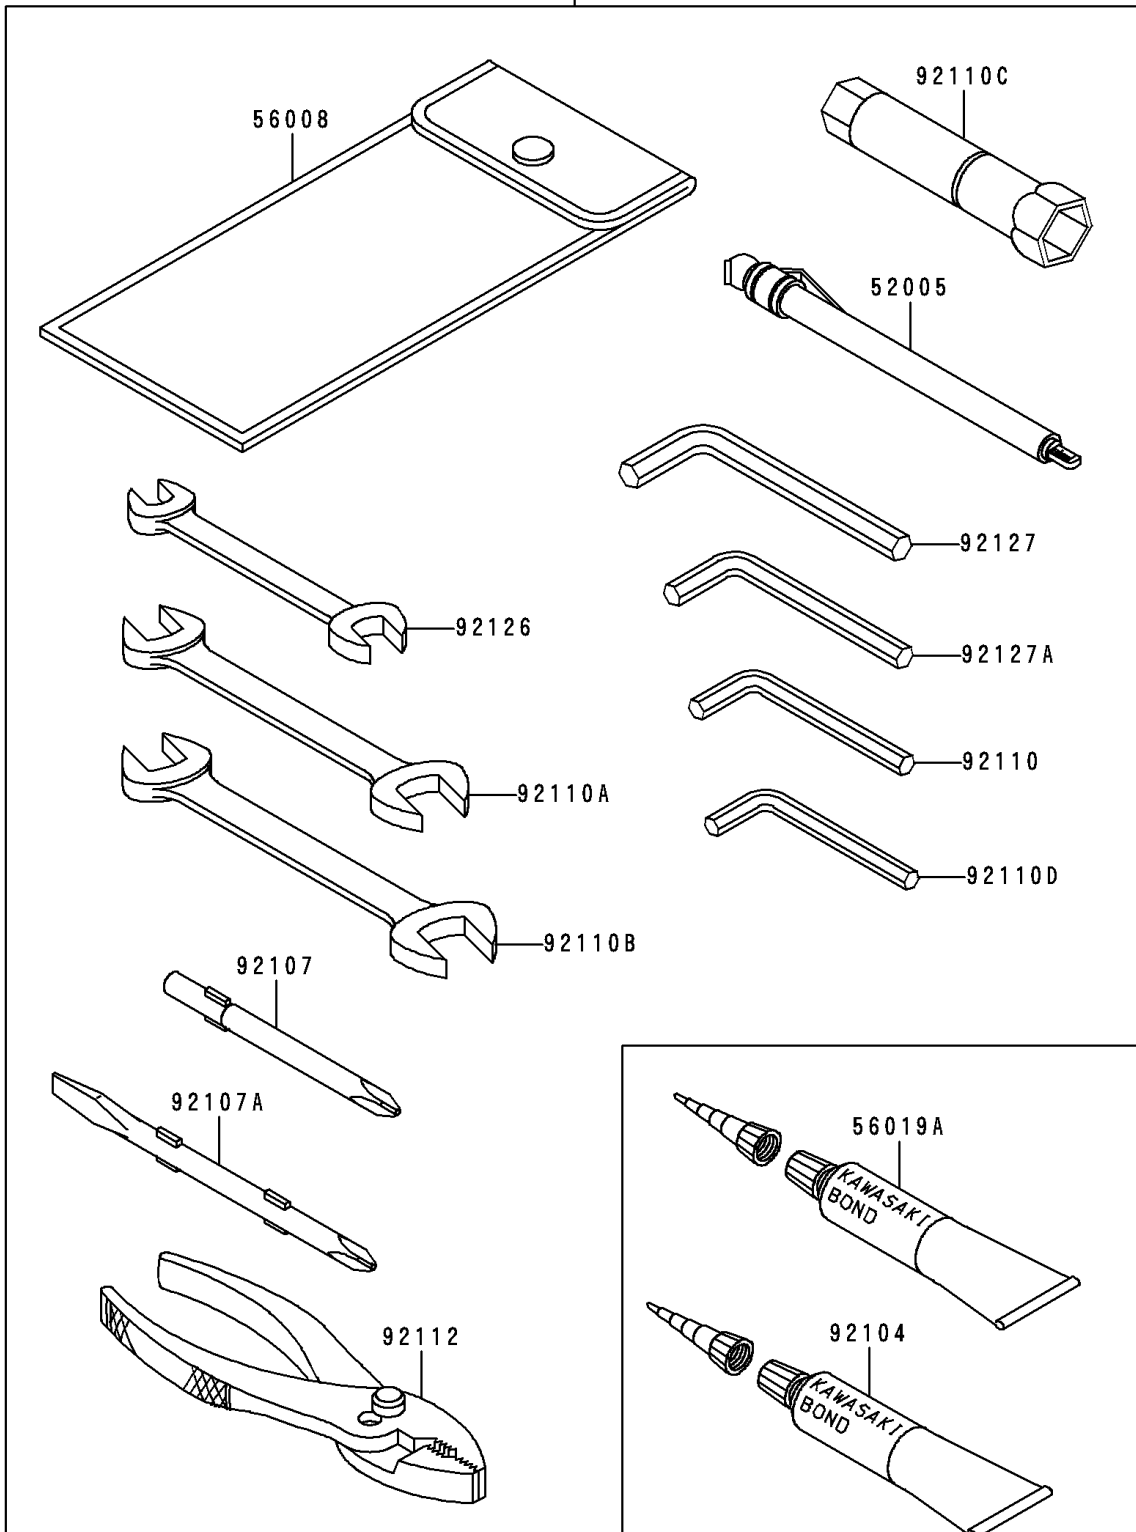

2000 Vulcan 1500 Nomad Fi

PARTS DIAGRAM

Owner's Tools

56007

F2810

2000 Vulcan 1500 Nomad Fi

PARTS LIST

Owner's Tools

ITEM NAME

PART NUMBER

QUANTITY
