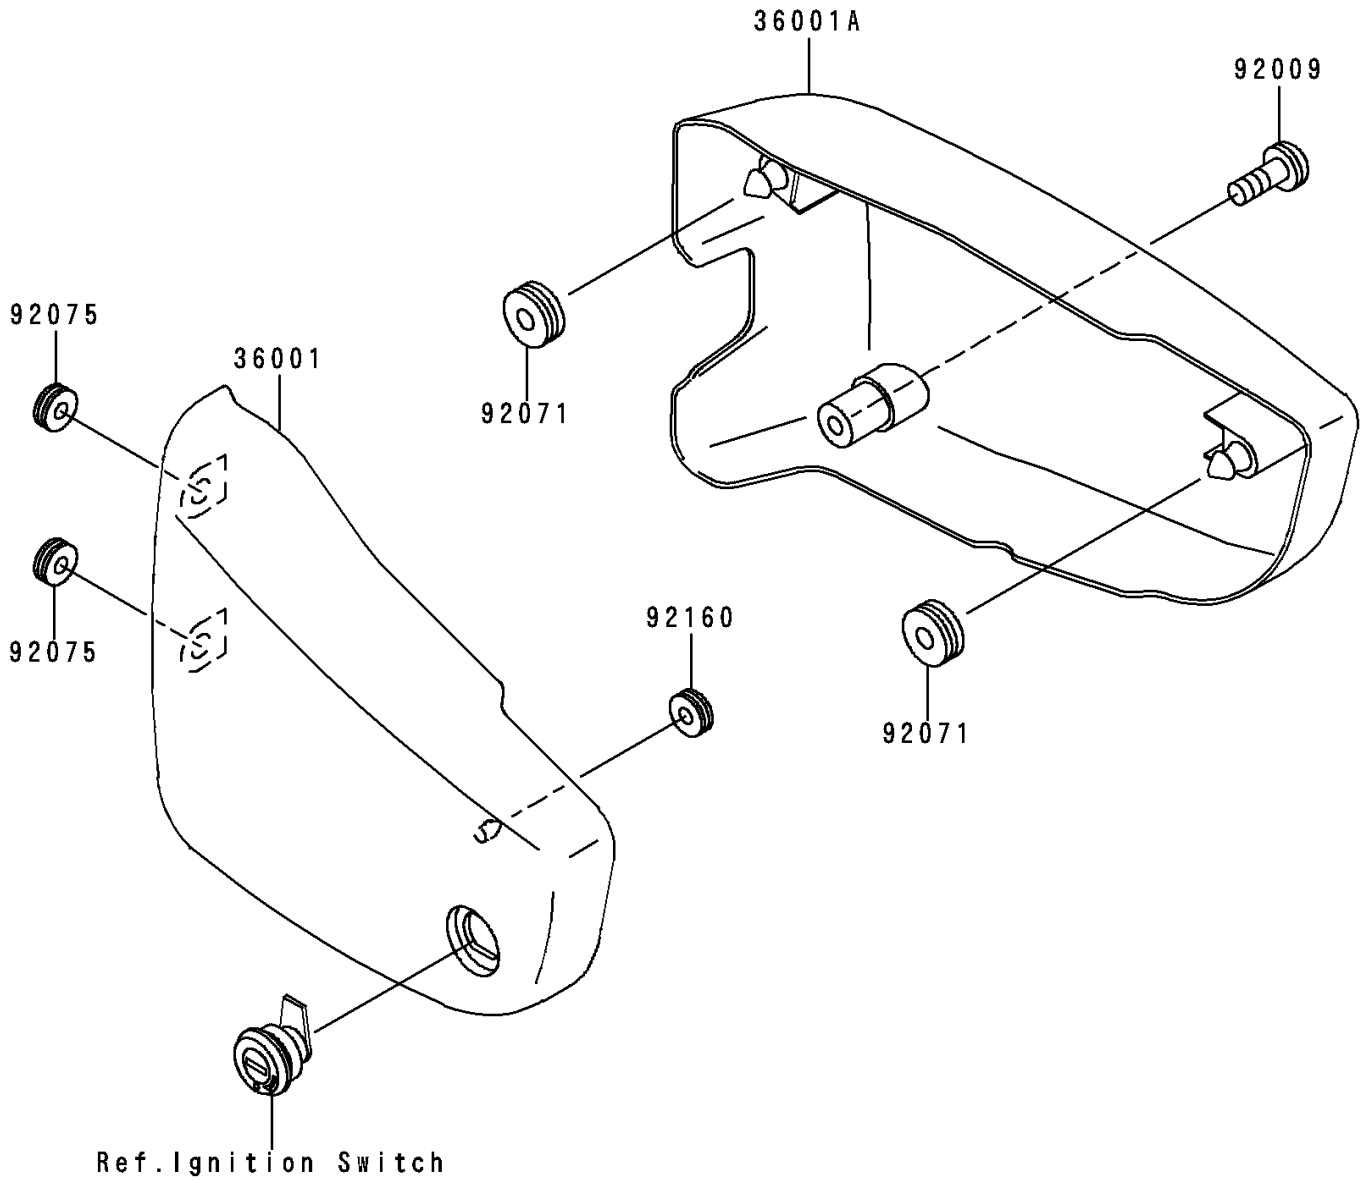

2000 Vulcan 1500 Nomad Fi

PARTS DIAGRAM

Side Covers

F2611

2000 Vulcan 1500 Nomad Fi

PARTS LIST

Side Covers

ITEM NAME

PART NUMBER

QUANTITY
