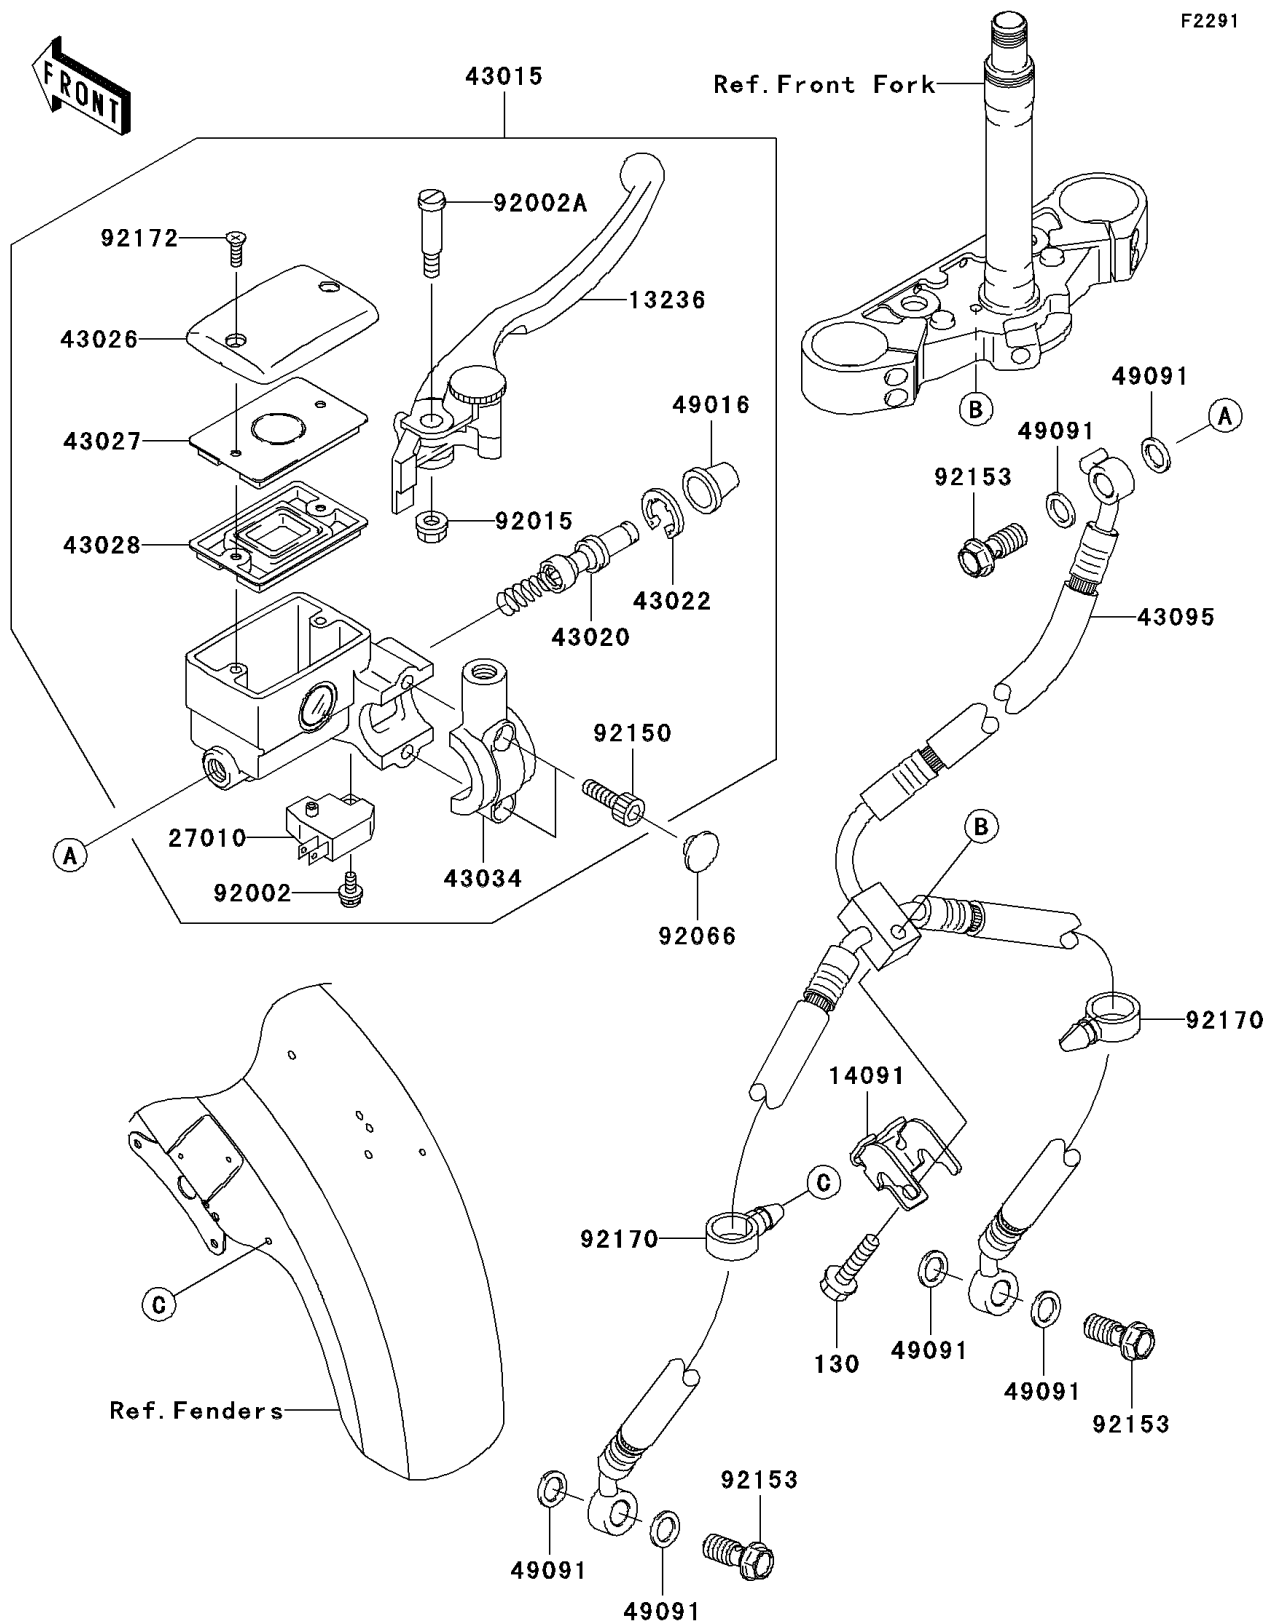

2006 Vulcan 1600 Mean Streak

PARTS DIAGRAM

Front Master Cylinder

2006 Vulcan 1600 Mean Streak

PARTS LIST

Front Master Cylinder

ITEM NAME	PART NUMBER	QUANTITY
-----------	-------------	----------
