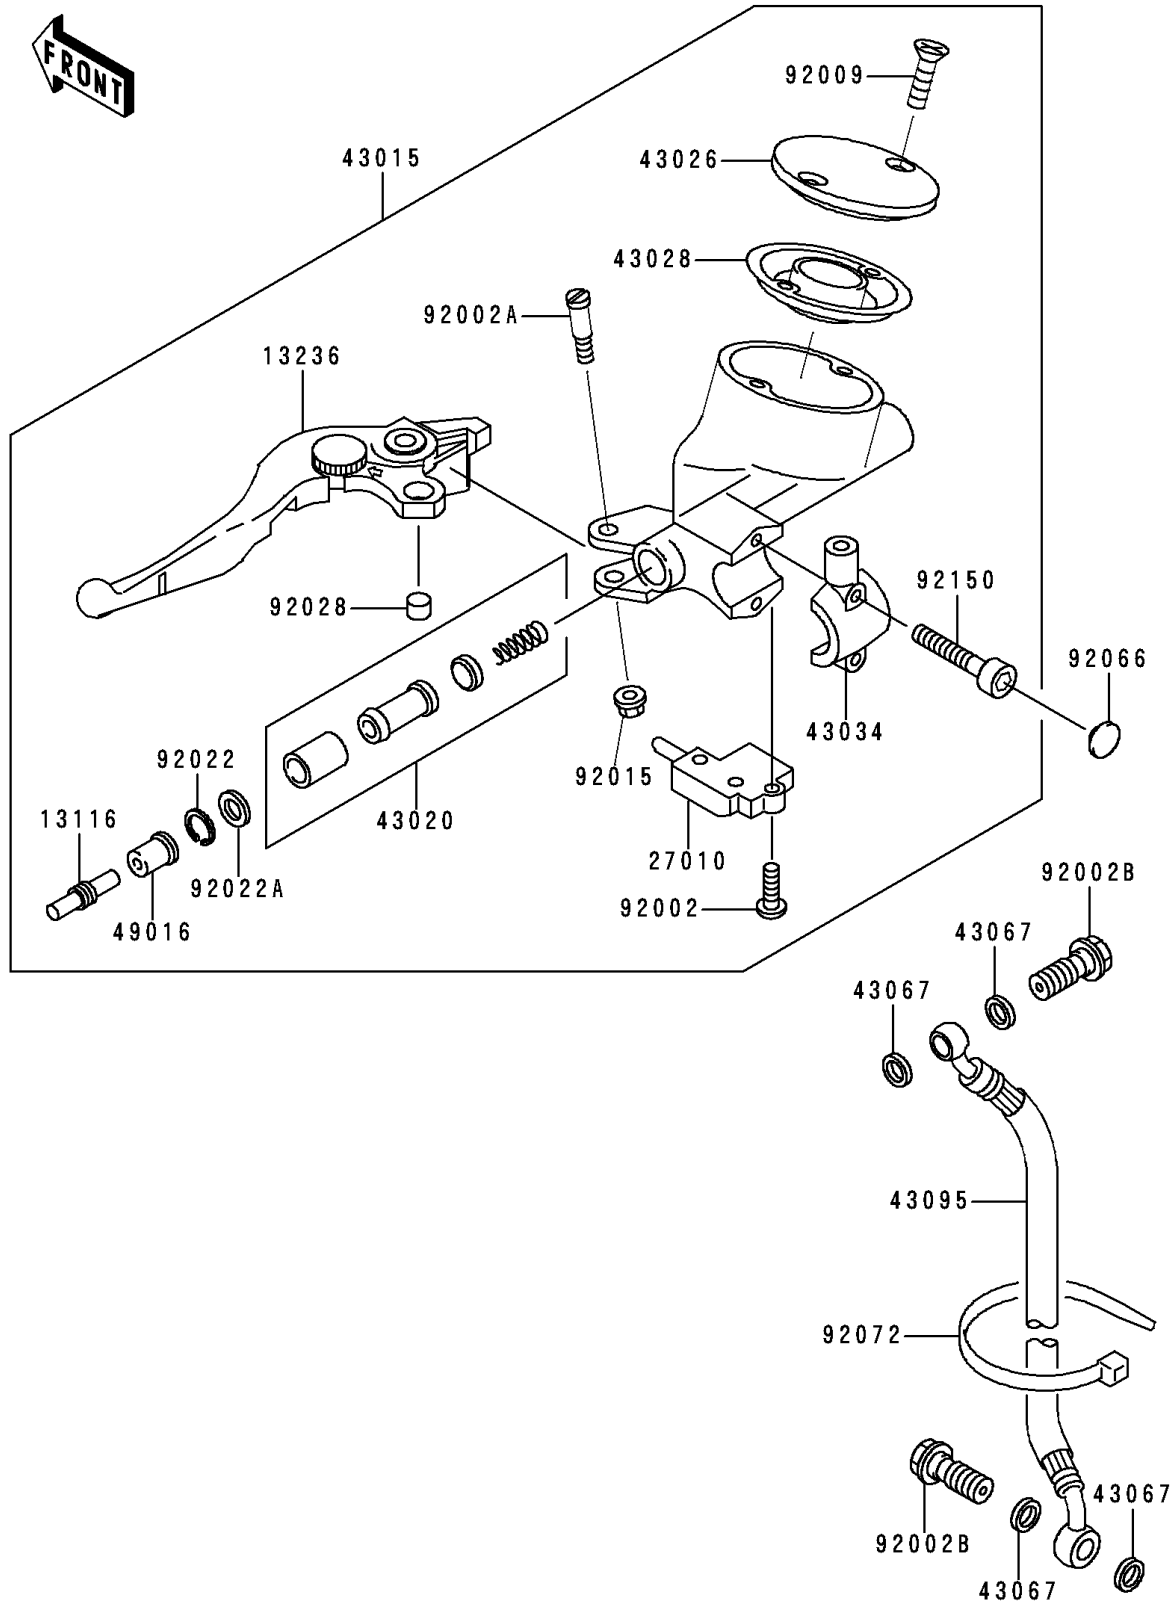

2000 Vulcan 1500 Nomad Fi

PARTS DIAGRAM

Clutch Master Cylinder

F2380

2000 Vulcan 1500 Nomad Fi

PARTS LIST

Clutch Master Cylinder

ITEM NAME

PART NUMBER

QUANTITY
