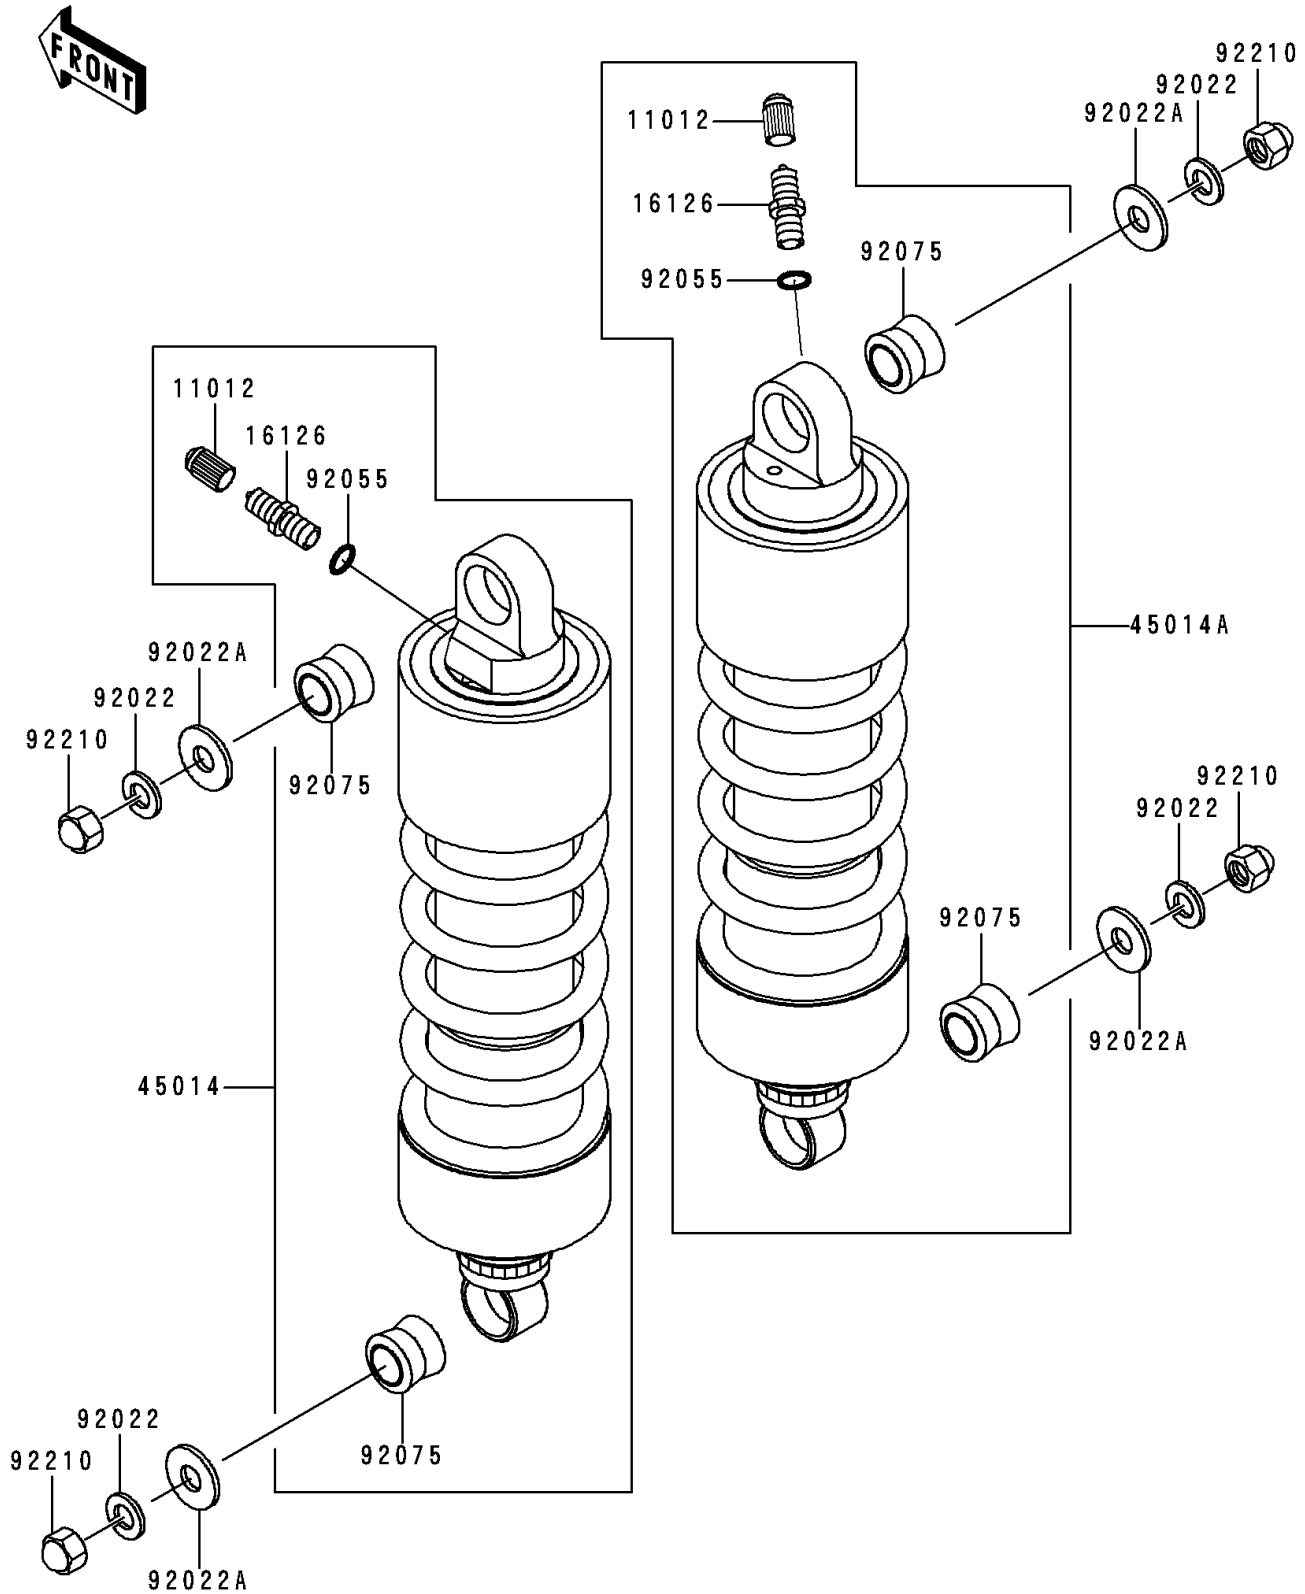

2000 Vulcan 1500 Nomad Fi

PARTS DIAGRAM

Suspension/Shock Absorber

F2151

2000 Vulcan 1500 Nomad Fi

PARTS LIST

Suspension/Shock Absorber

ITEM NAME

PART NUMBER

QUANTITY
