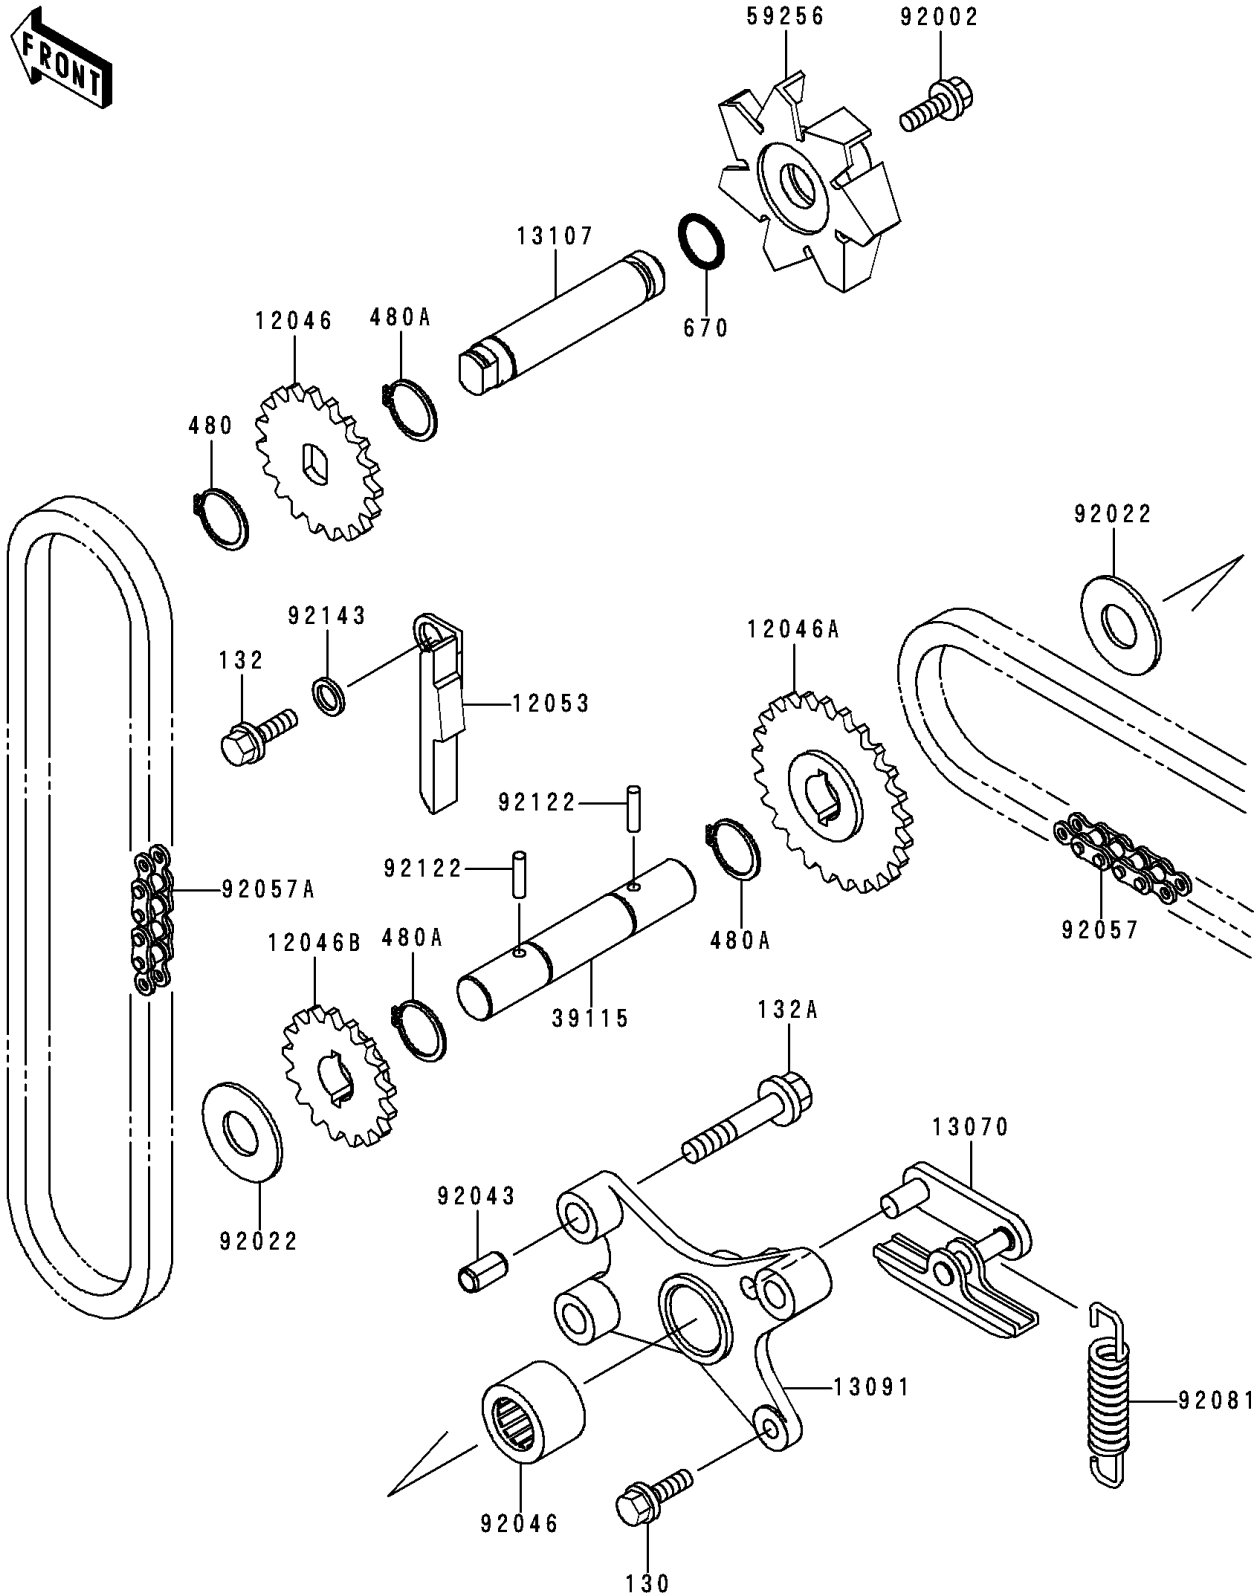

2000 Vulcan 1500 Nomad Fi

PARTS DIAGRAM

Water Pump

E3031

2000 Vulcan 1500 Nomad Fi

PARTS LIST

Water Pump

ITEM NAME

PART NUMBER

QUANTITY
