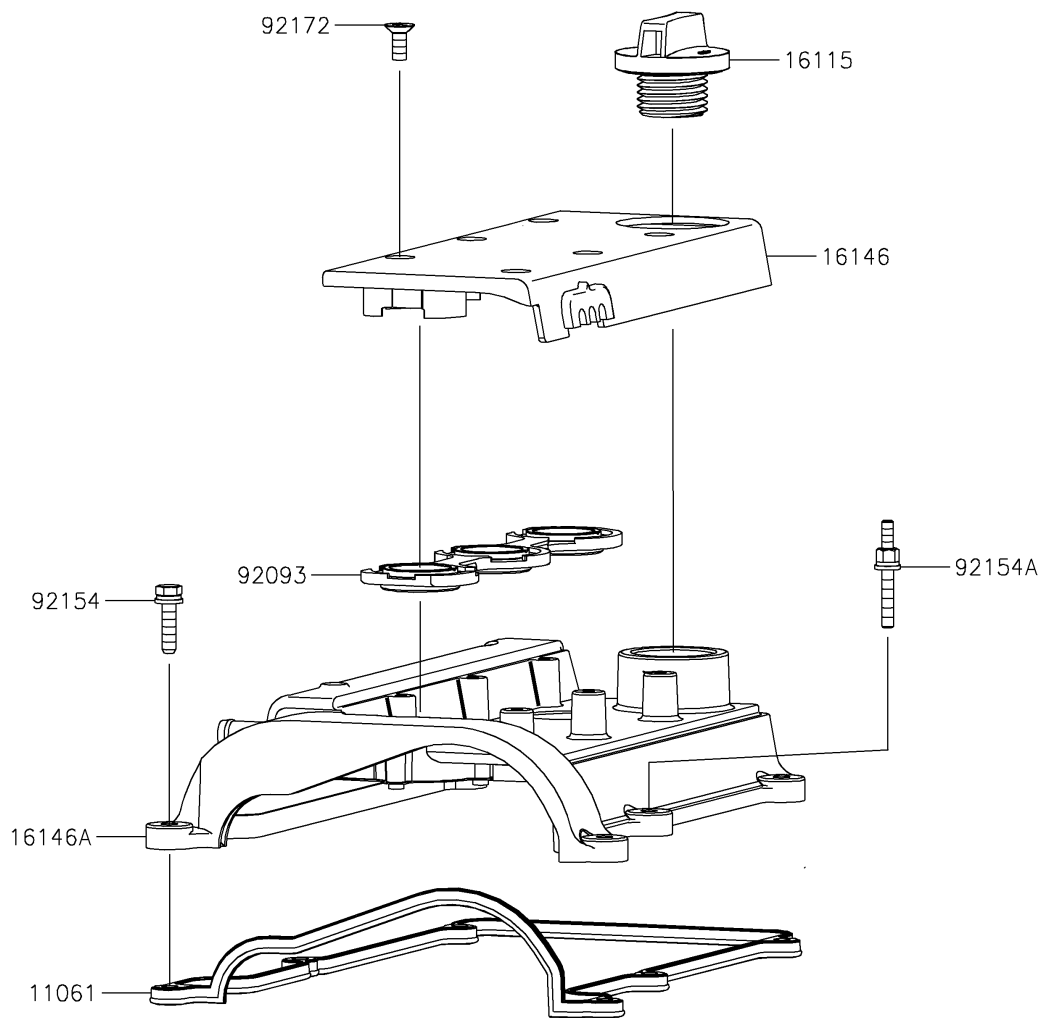

2022 MULE PRO-FXT™ RANCH EDITION PLATINUM

PARTS DIAGRAM Cylinder Head Cover

E1112

2022 MULE PRO-FXT™ RANCH EDITION PLATINUM

PARTS LIST

Cylinder Head Cover

ITEM NAME	PART NUMBER	QUANTITY
-----------	-------------	----------
