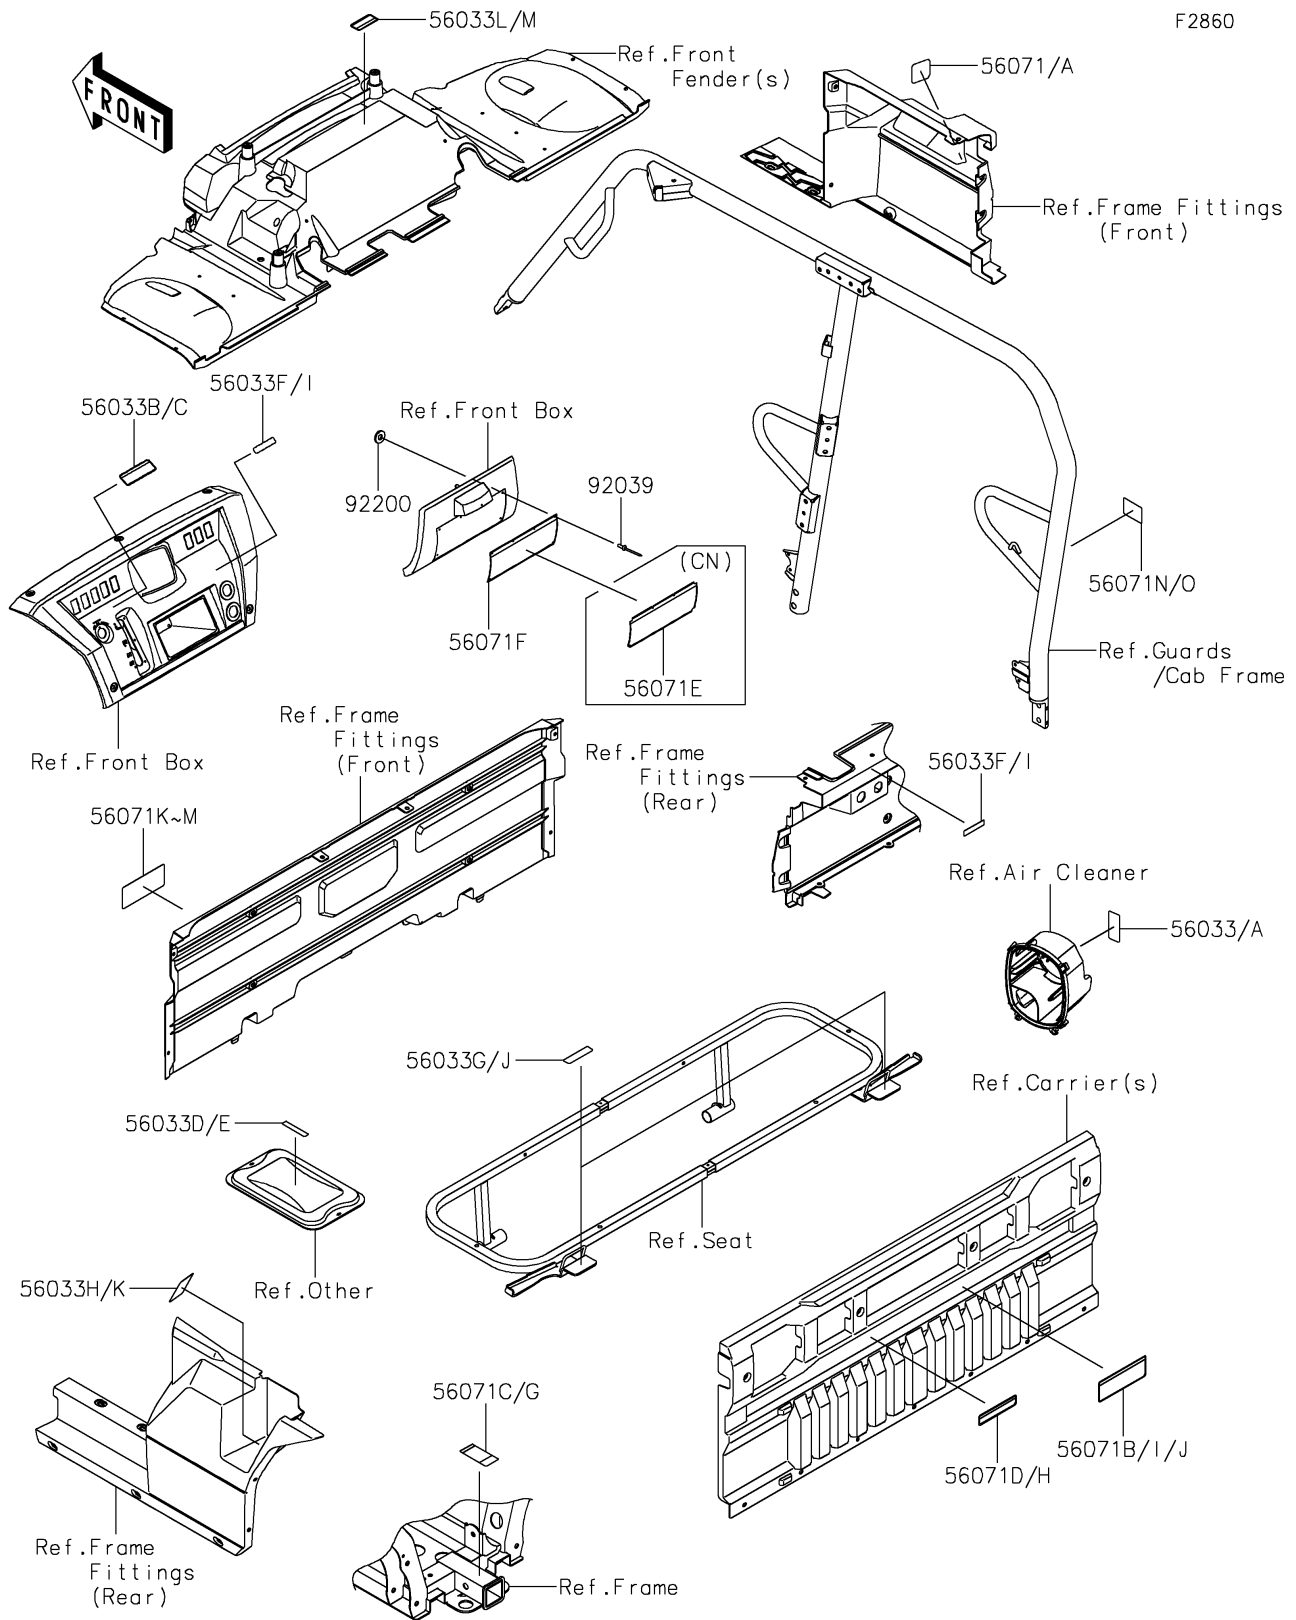

2022 MULE PRO-FXT™ RANCH EDITION

PARTS DIAGRAM

Labels

2022 MULE PRO-FXT™ RANCH EDITION

Kawasaki
Let the Good Times Roll®

PARTS LIST

Labels

ITEM NAME	PART NUMBER	QUANTITY
LABEL-MANUAL,AIR CLEANER (Ref # 56033)	56033-0724	1
LABEL-MANUAL,AIR CLEANER (Ref # 56033A)	56033-0731	1
LABEL-MANUAL,SHIFT NOTICE (Ref # 56033B)	56033-0822	1
LABEL-MANUAL,SHIFT NOTICE (Ref # 56033C)	56033-0826	1
LABEL-MANUAL,STORAGE MAX LOAD (Ref # 56033D)	56033-0966	1
LABEL-MANUAL,STORAGE MAX LOAD (Ref # 56033E)	56033-0967	1
LABEL-MANUAL,DC OUTLET (Ref # 56033F)	56033-0993	2
LABEL-MANUAL,REAR SEAT (Ref # 56033G)	56033-0995	2
LABEL-MANUAL,DRIVE BELT (Ref # 56033H)	56033-0996	1
LABEL-MANUAL,DC OUTLET (Ref # 56033I)	56033-0997	2
LABEL-MANUAL,REAR SEAT (Ref # 56033J)	56033-0999	2
LABEL-MANUAL,DRIVE BELT (Ref # 56033K)	56033-1000	1
LABEL-MANUAL,FRONT HOOD (Ref # 56033L)	56033-1379	1
LABEL-MANUAL,FRONT HOOD (Ref # 56033M)	56033-1380	1
LABEL-WARNING,GASOLINE (Ref # 56071)	56071-0588	1
LABEL-WARNING,GASOLINE (Ref # 56071A)	56071-0593	1
LABEL-WARNING,CARGO CAPA. (Ref # 56071B)	56071-0699	1
LABEL-WARNING,TRAILER HITCH (Ref # 56071C)	56071-0701	1
LABEL-WARNING,SCREEN OPERATION (Ref # 56071D)	56071-0702	1
LABEL-WARNING,GENERAL (Ref # 56071E)	56071-0706	1
LABEL-WARNING,GENERAL (Ref # 56071F)	56071-0709	1
LABEL-WARNING,TRAILER HITCH (Ref # 56071G)	56071-0711	1
LABEL-WARNING,SCREEN OPERATION (Ref # 56071H)	56071-0712	1
LABEL-WARNING,CARGO CAPA. (Ref # 56071I)	56071-0713	1
LABEL-WARNING,CARGO CAPA. (Ref # 56071J)	56071-0714	1
LABEL-WARNING,TIRE&LOAD (Ref # 56071K)	56071-0927	1
LABEL-WARNING,TIRE&LOAD (Ref # 56071L)	56071-0928	1
LABEL-WARNING,TIRE&LOAD (Ref # 56071M)	56071-0929	1
LABEL-WARNING,BED OPERATION (Ref # 56071N)	56071-0979	2

2022 MULE PRO-FXT™ RANCH EDITION

Kawasaki
Let the Good Times Roll®

PARTS LIST

Labels

ITEM NAME	PART NUMBER	QUANTITY
LABEL-WARNING,BED OPERATION (Ref # 560710)	56071-1041	2
RIVET,3.2X8 (Ref # 92039)	92039-3763	6
WASHER,3.5X8X1 (Ref # 92200)	92200-1251	6