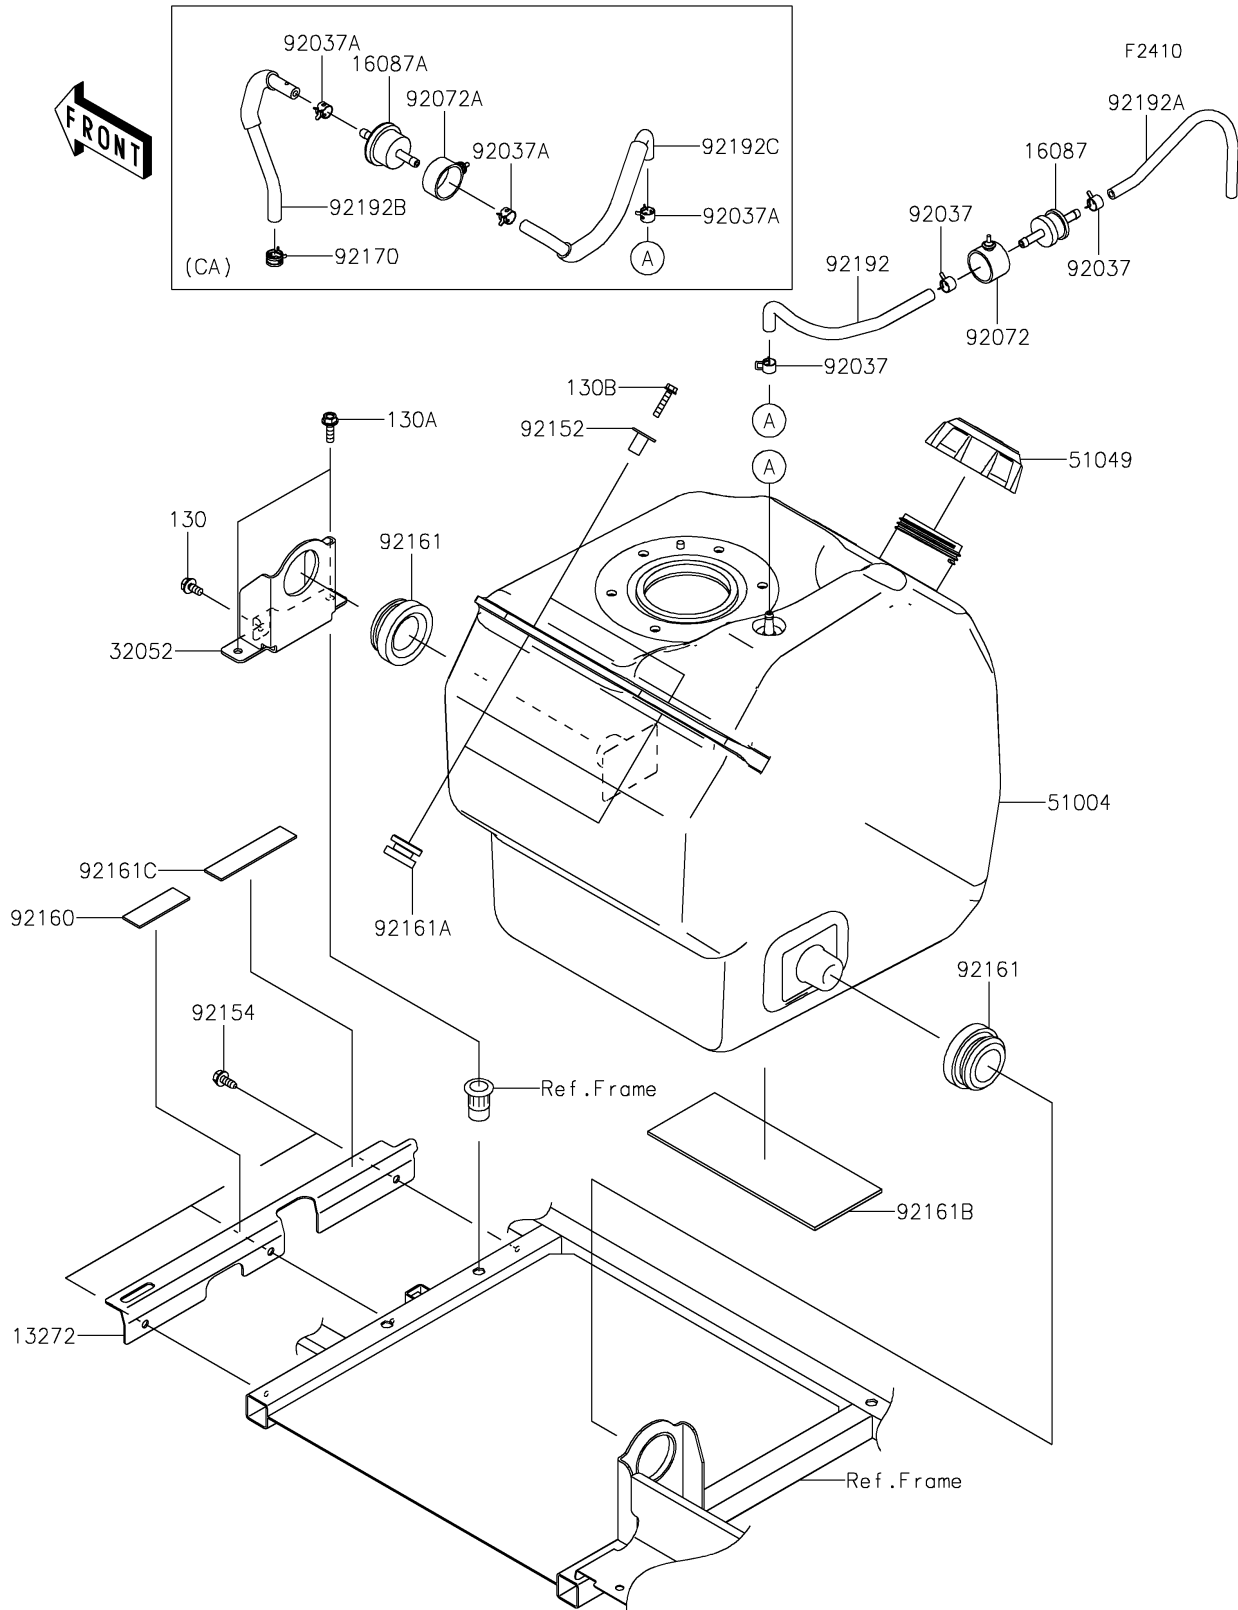

2022 MULE PRO-FXT™ RANCH EDITION

Kawasaki
Let the Good Times Roll®

PARTS DIAGRAM

Fuel Tank

2022 MULE PRO-FXT™ RANCH EDITION

Kawasaki
Let the Good Times Roll®

PARTS LIST

Fuel Tank

ITEM NAME	PART NUMBER	QUANTITY
-----------	-------------	----------
