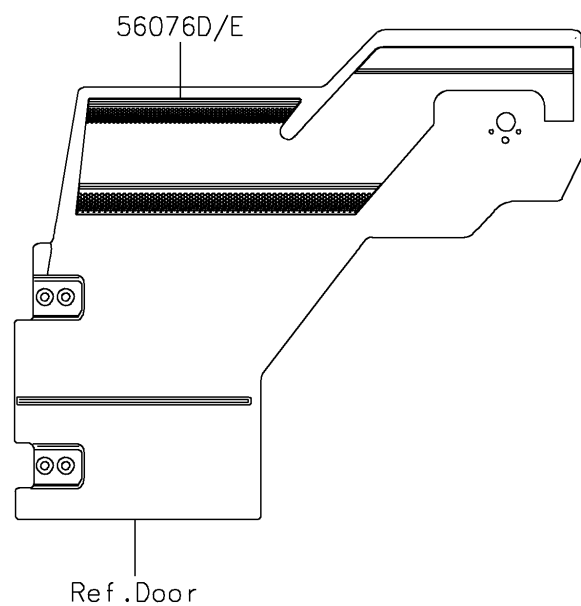

2022 MULE PRO-FXT™ EPS LE

PARTS DIAGRAM

Decals(Blue)(CA,US)(CNFNN/CNFNL)

F2861A

2022 MULE PRO-FXT™ EPS LE

PARTS LIST

Decals(Blue)(CA,US)(CNFNN/CNFNL)

ITEM NAME

PART NUMBER

QUANTITY
