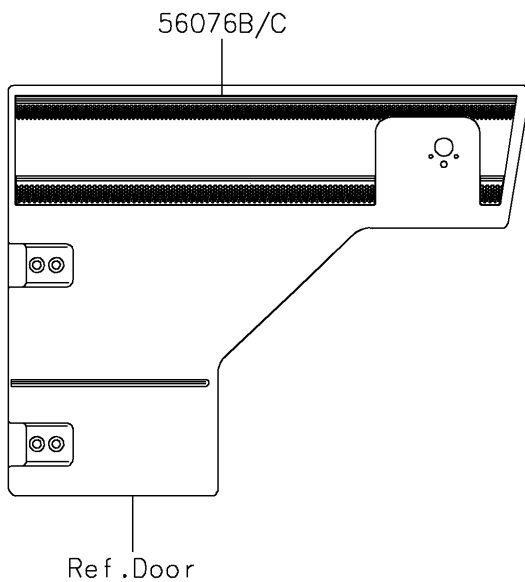

2022 MULE PRO-FXT™ EPS LE

PARTS DIAGRAM

Decals(Blue)(CA,US)(CNFNN/CNFNL)

F2861A

2022 MULE PRO-FXT™ EPS LE

PARTS LIST

Decals(Blue)(CA,US)(CNFNN/CNFNL)

ITEM NAME

PART NUMBER

QUANTITY
