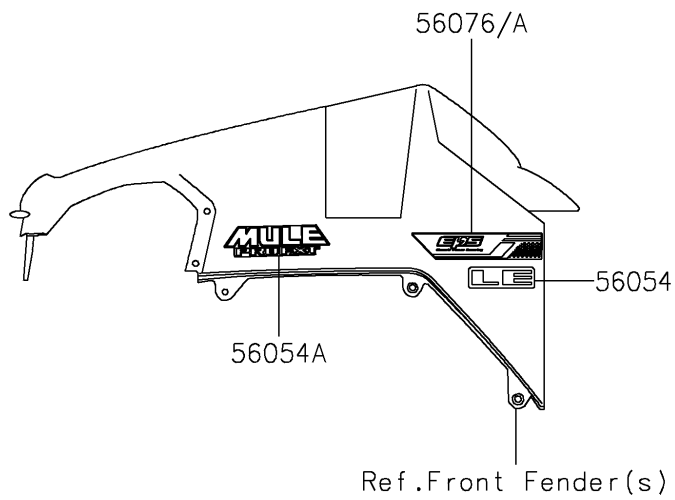

2022 MULE PRO-FXT™ EPS LE

PARTS DIAGRAM

Decals(Blue)(CA,US)(CNFNN/CNFNL)

F2861A

2022 MULE PRO-FXT™ EPS LE

PARTS LIST

Decals(Blue)(CA,US)(CNFNN/CNFNL)

ITEM NAME

PART NUMBER

QUANTITY
