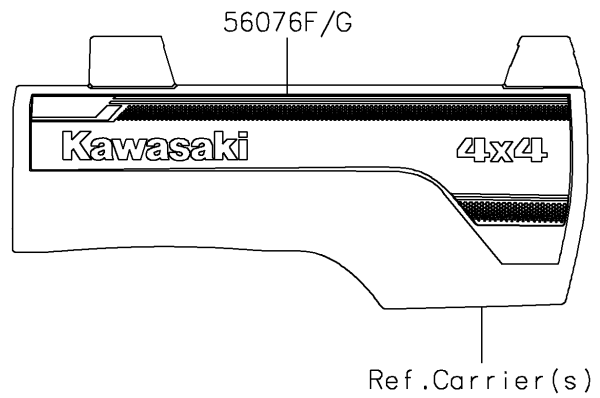

2022 MULE PRO-FXT™ EPS LE

PARTS DIAGRAM

Decals(Blue)(CA,US)(CNFNN/CNFNL)

F2861A

2022 MULE PRO-FXT™ EPS LE

PARTS LIST

Decals(Blue)(CA,US)(CNFNN/CNFNL)

ITEM NAME

PART NUMBER

QUANTITY
