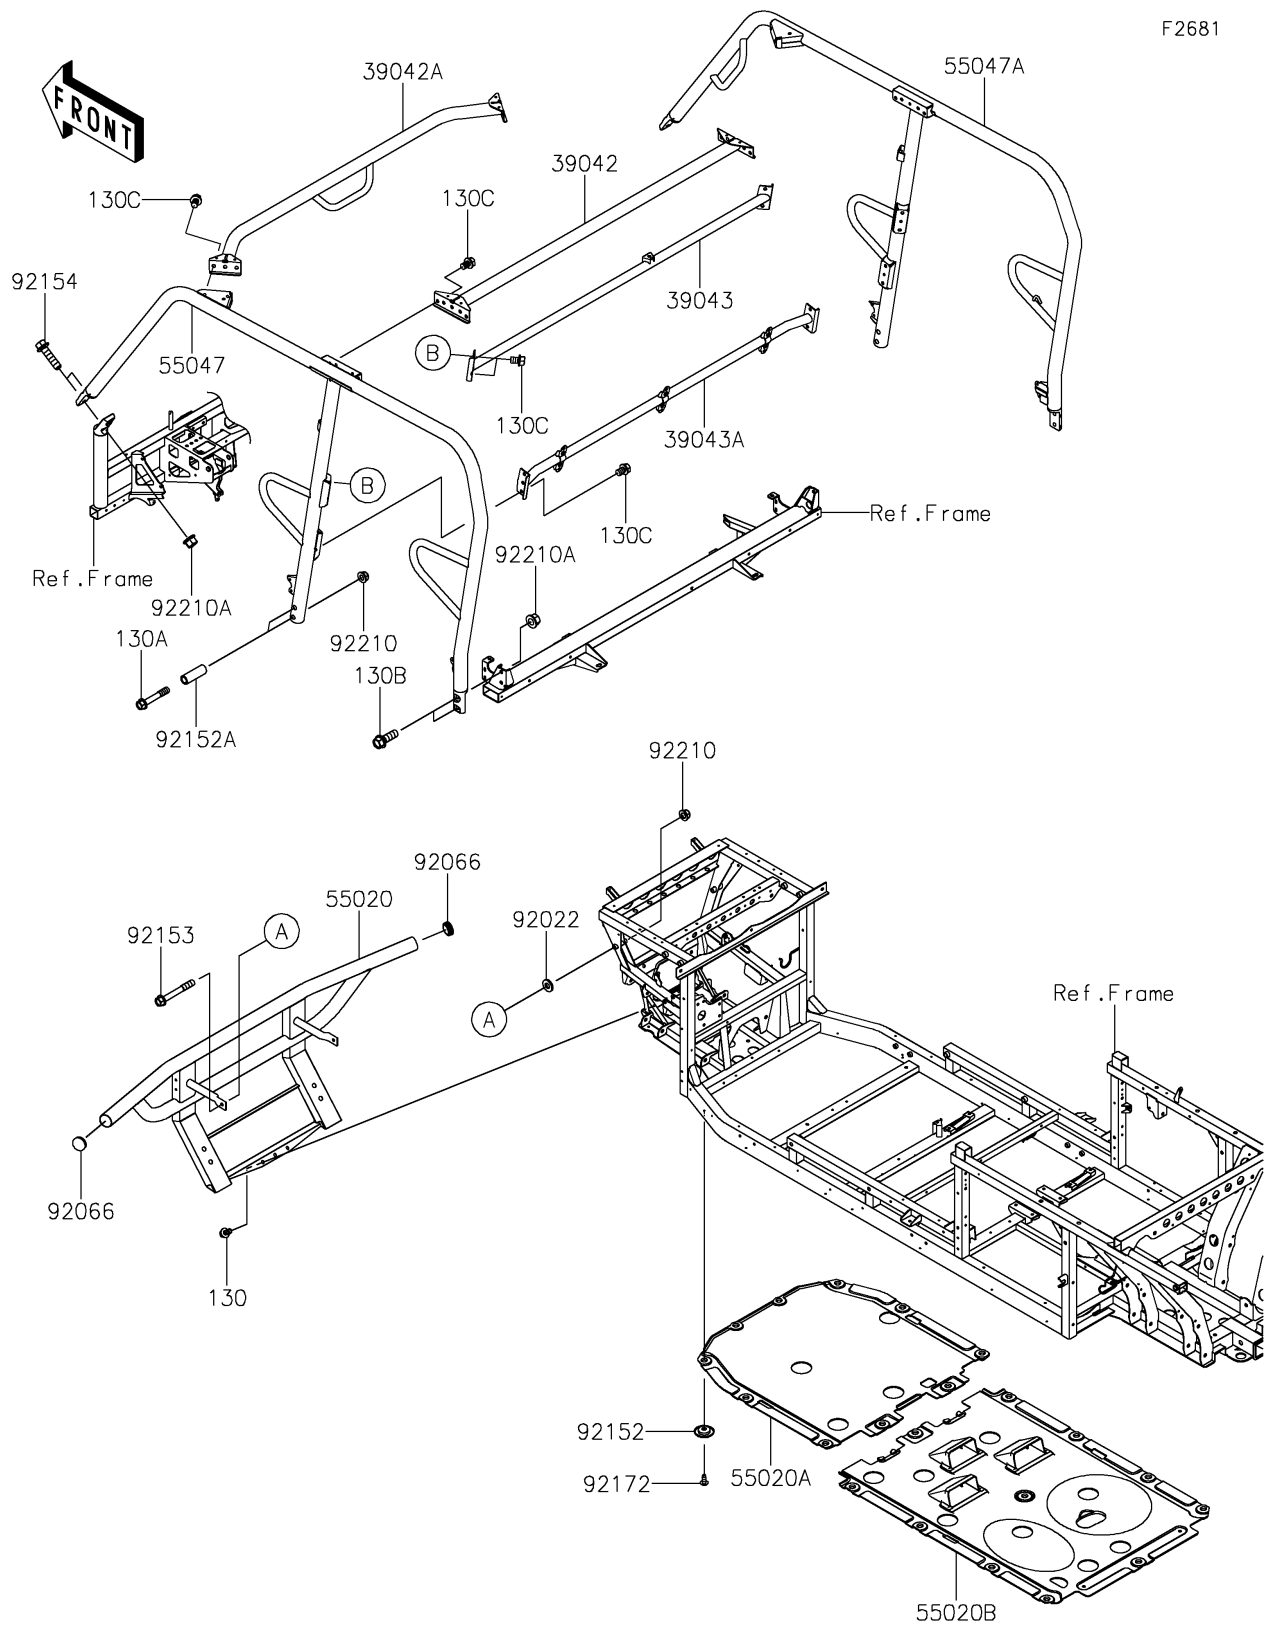

2022 MULE PRO-FXT™ EPS LE

PARTS DIAGRAM

Guards/Cab Frame

2022 MULE PRO-FXT™ EPS LE

PARTS LIST

Guards/Cab Frame

ITEM NAME	PART NUMBER	QUANTITY
CROSSMEMBER,RR,T.BLACK (Ref # 39042)	39042-0015-388	1
CROSSMEMBER,FR,T.BLACK (Ref # 39042A)	39042-0016-388	1
CROSSMEMBER-COMP,B-P.,UPP,BLK (Ref # 39043)	39043-0016-388	1
CROSSMEMBER-COMP,B-P.,LWR,BLK (Ref # 39043A)	39043-0017-388	1
GUARD,FR PIPE,T.BLACK (Ref # 55020)	55020-0933-388	1
GUARD,SKID PLATE (Ref # 55020A)	55020-0934	1
GUARD,SKID PLATE (Ref # 55020B)	55020-0935	1
BAR-COMP,LH,T.BLACK (Ref # 55047)	55047-0361-388	1
BAR-COMP,RH,T.BLACK (Ref # 55047A)	55047-0362-388	1
WASHER,10X22X3 (Ref # 92022)	92022-1365	2
PLUG (Ref # 92066)	92066-0769	2
COLLAR (Ref # 92152)	92152-0784	21
COLLAR,10.5X16X47 (Ref # 92152A)	92152-1800	4
BOLT,FLANGED,10X75 (Ref # 92153)	92153-1384	2
BOLT,FLANGED,12X45 (Ref # 92154)	92154-1420	4
SCREW,TAPPING,6X16 (Ref # 92172)	92172-0739	21
NUT,LOCK,FLANGED,10MM (Ref # 92210)	92210-0276	6
NUT,12MM (Ref # 92210A)	92210-0603	8
BOLT-FLANGED,8X16 (Ref # 130)	130BA0816	3
BOLT-FLANGED,10X60 (Ref # 130A)	130BA1060	4
BOLT-FLANGED,12X35 (Ref # 130B)	130BA1235	4
BOLT-FLANGED,10X14 (Ref # 130C)	130CA1014	20