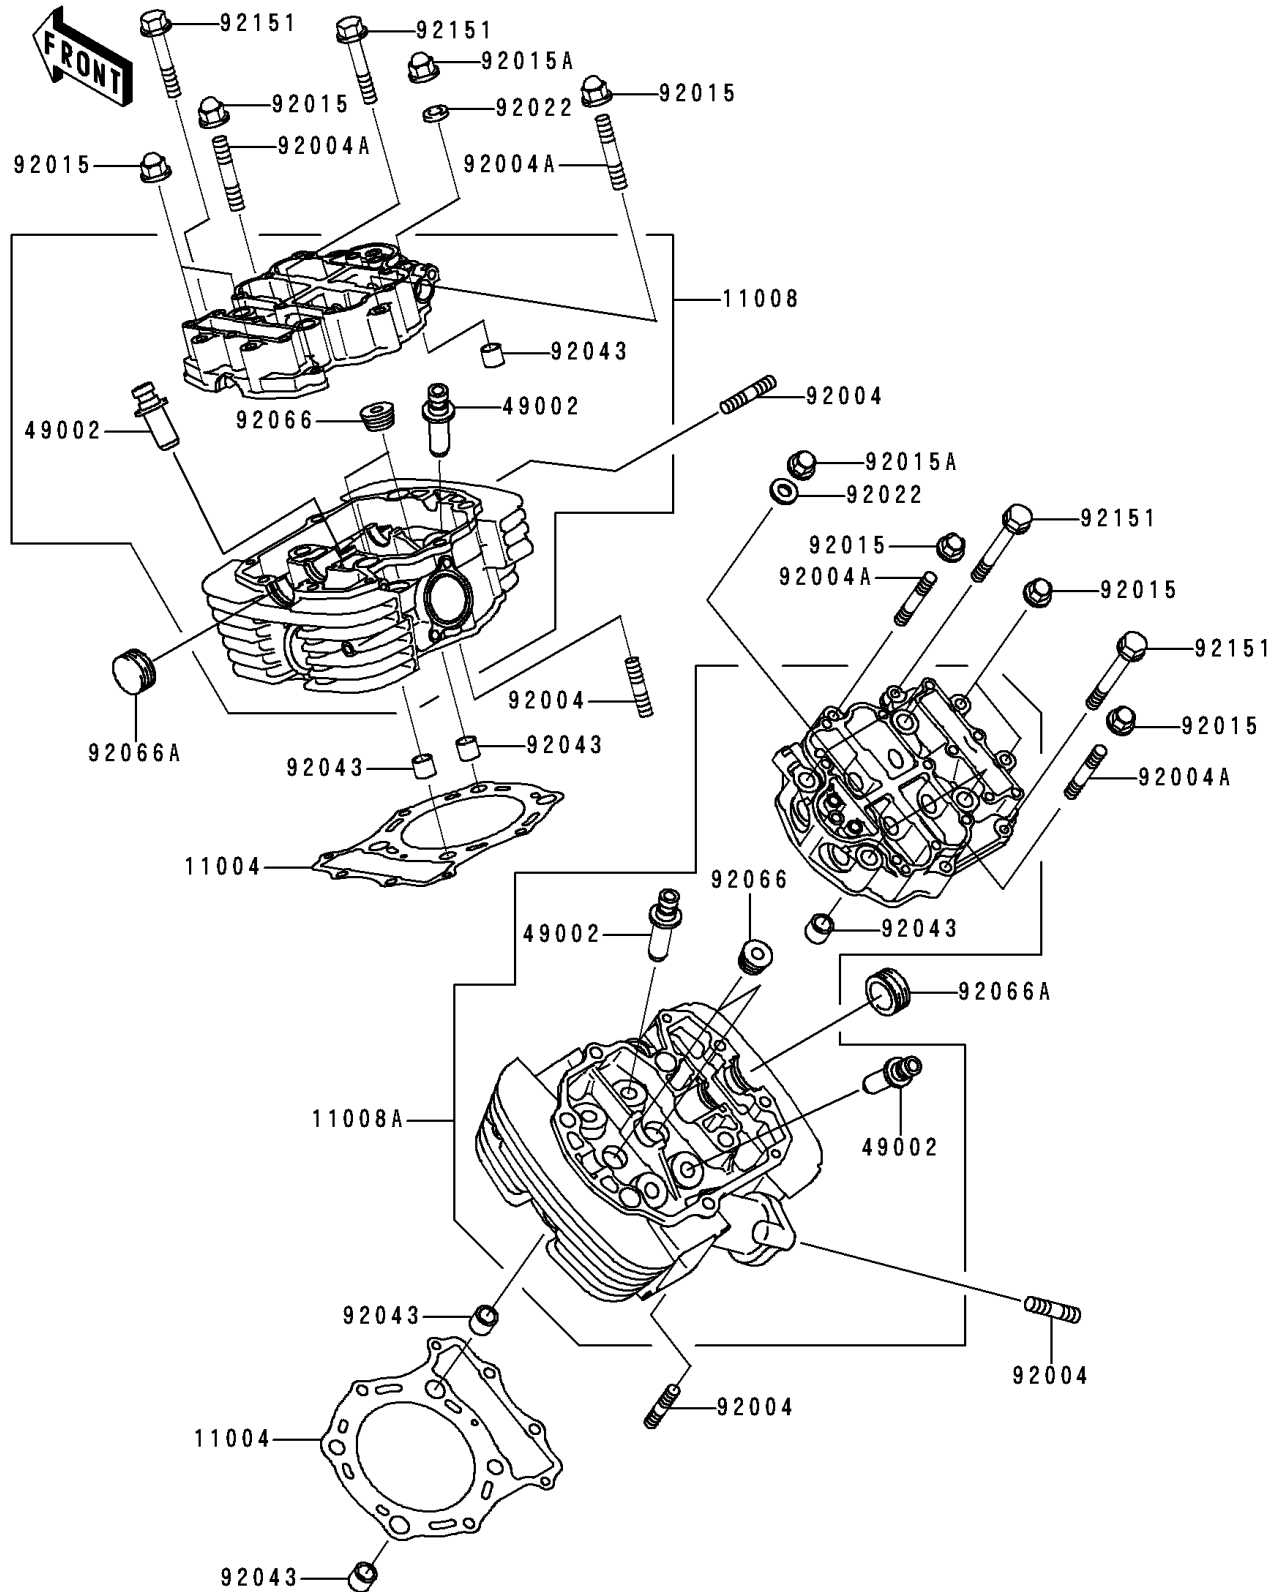

2000 Vulcan 1500 Nomad Fi

PARTS DIAGRAM

Cylinder Head

E1111

2000 Vulcan 1500 Nomad Fi

PARTS LIST

Cylinder Head

ITEM NAME

PART NUMBER

QUANTITY
