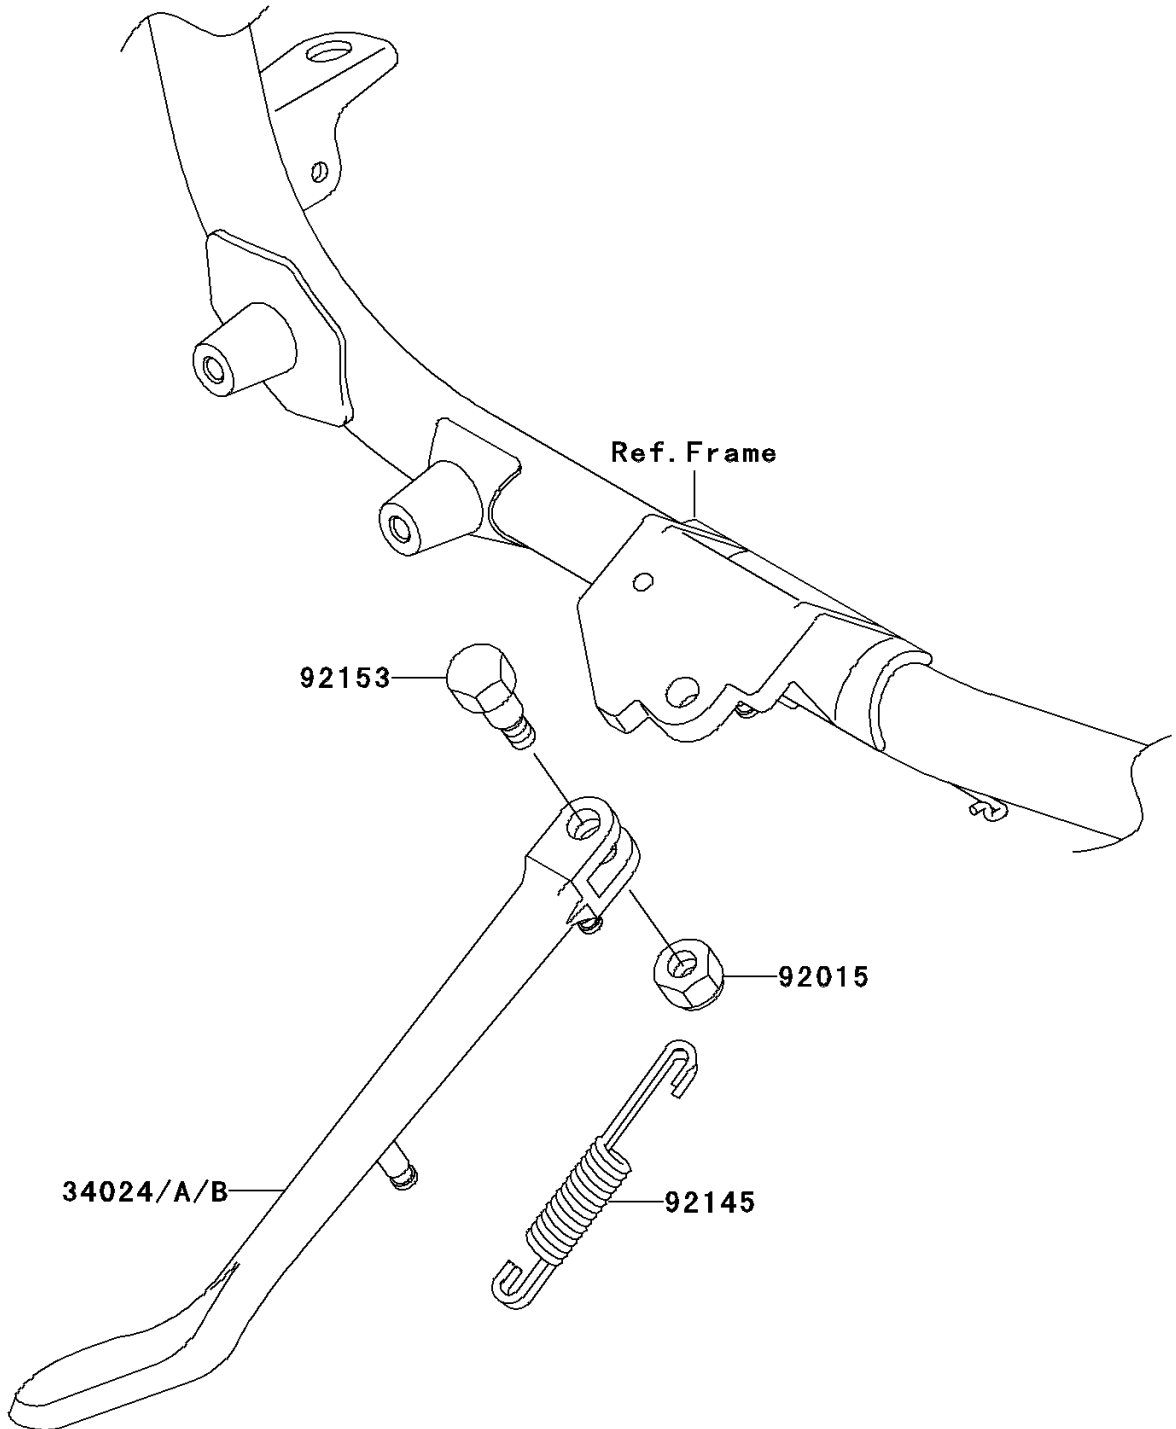

2006 Vulcan 1600 Mean Streak

PARTS DIAGRAM

Stand(s)

F2190

2006 Vulcan 1600 Mean Streak

PARTS LIST

Stand(s)

ITEM NAME

PART NUMBER

QUANTITY
