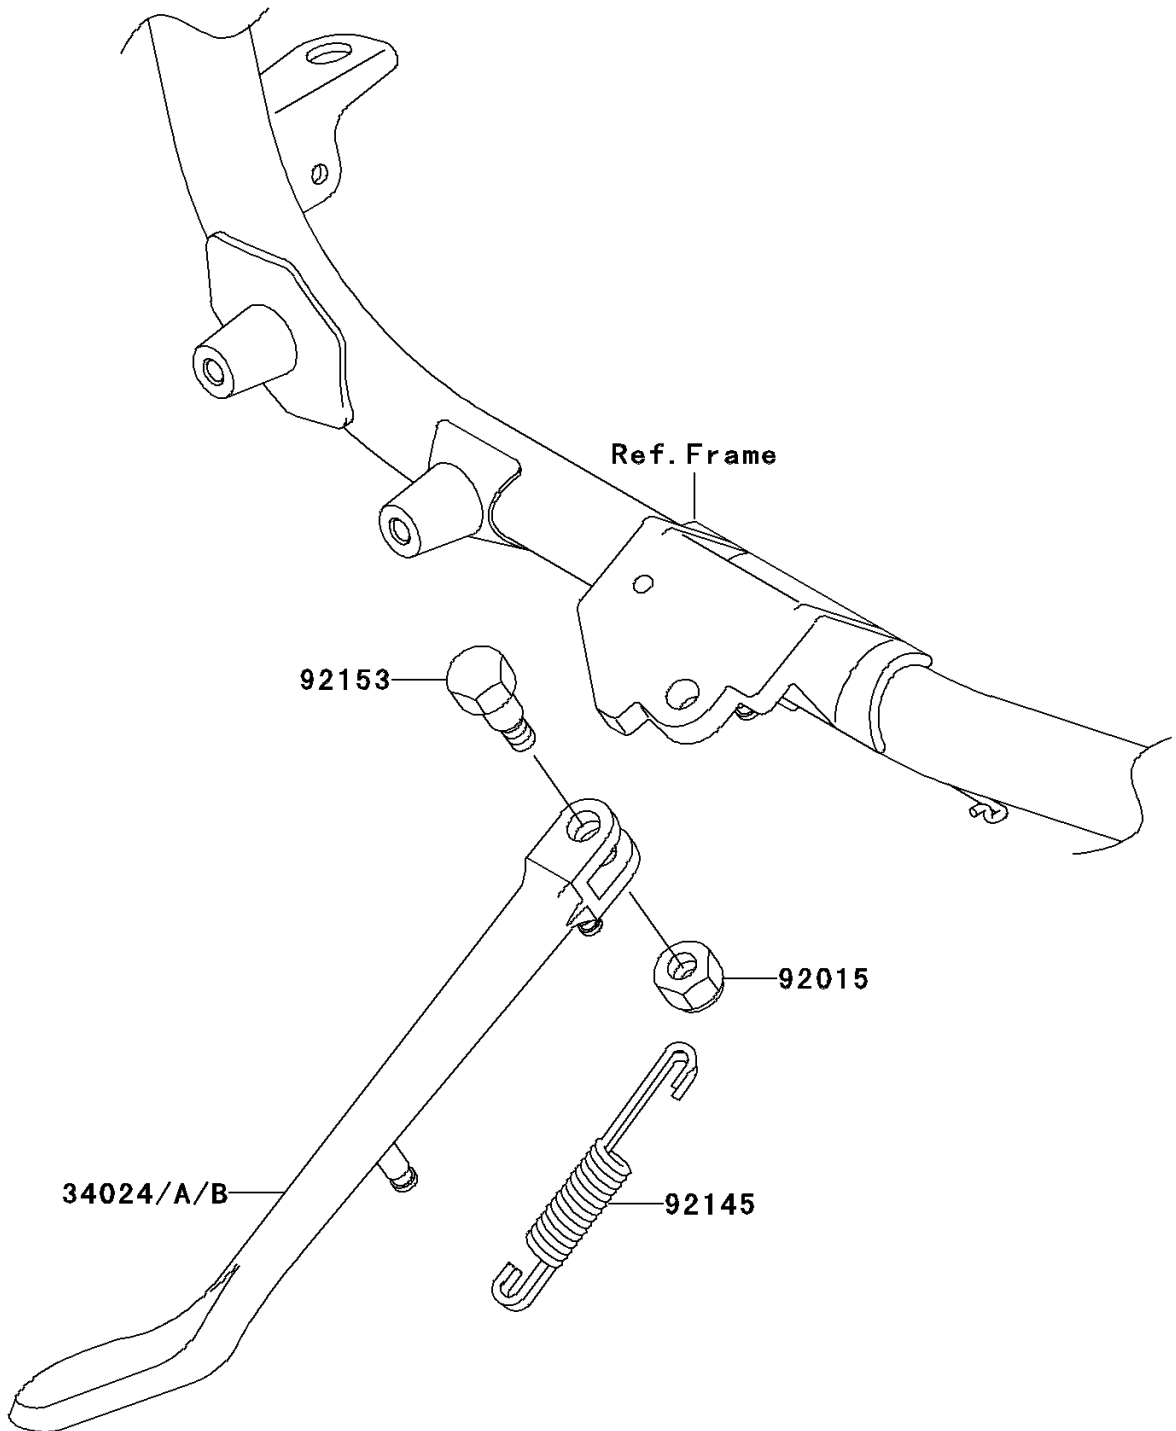

# 2008 Vulcan® 1600 Mean Streak®

## PARTS DIAGRAM

Stand(s)

F2190

## PARTS LIST

### Stand(s)

ITEM NAME	PART NUMBER	QUANTITY
NUT,LOCK,10MM,BLACK (Ref # 92015)	92015-1188	1
SPRING,SIDE STAND (Ref # 92145)	92145-0083	1
BOLT,SIDE STAND,10MM (Ref # 92153)	92153-1416	1
STAND-SIDE (Ref # 34024A)	34024-0054	1
STAND-SIDE (Ref # 34024B)	34024-1330	1