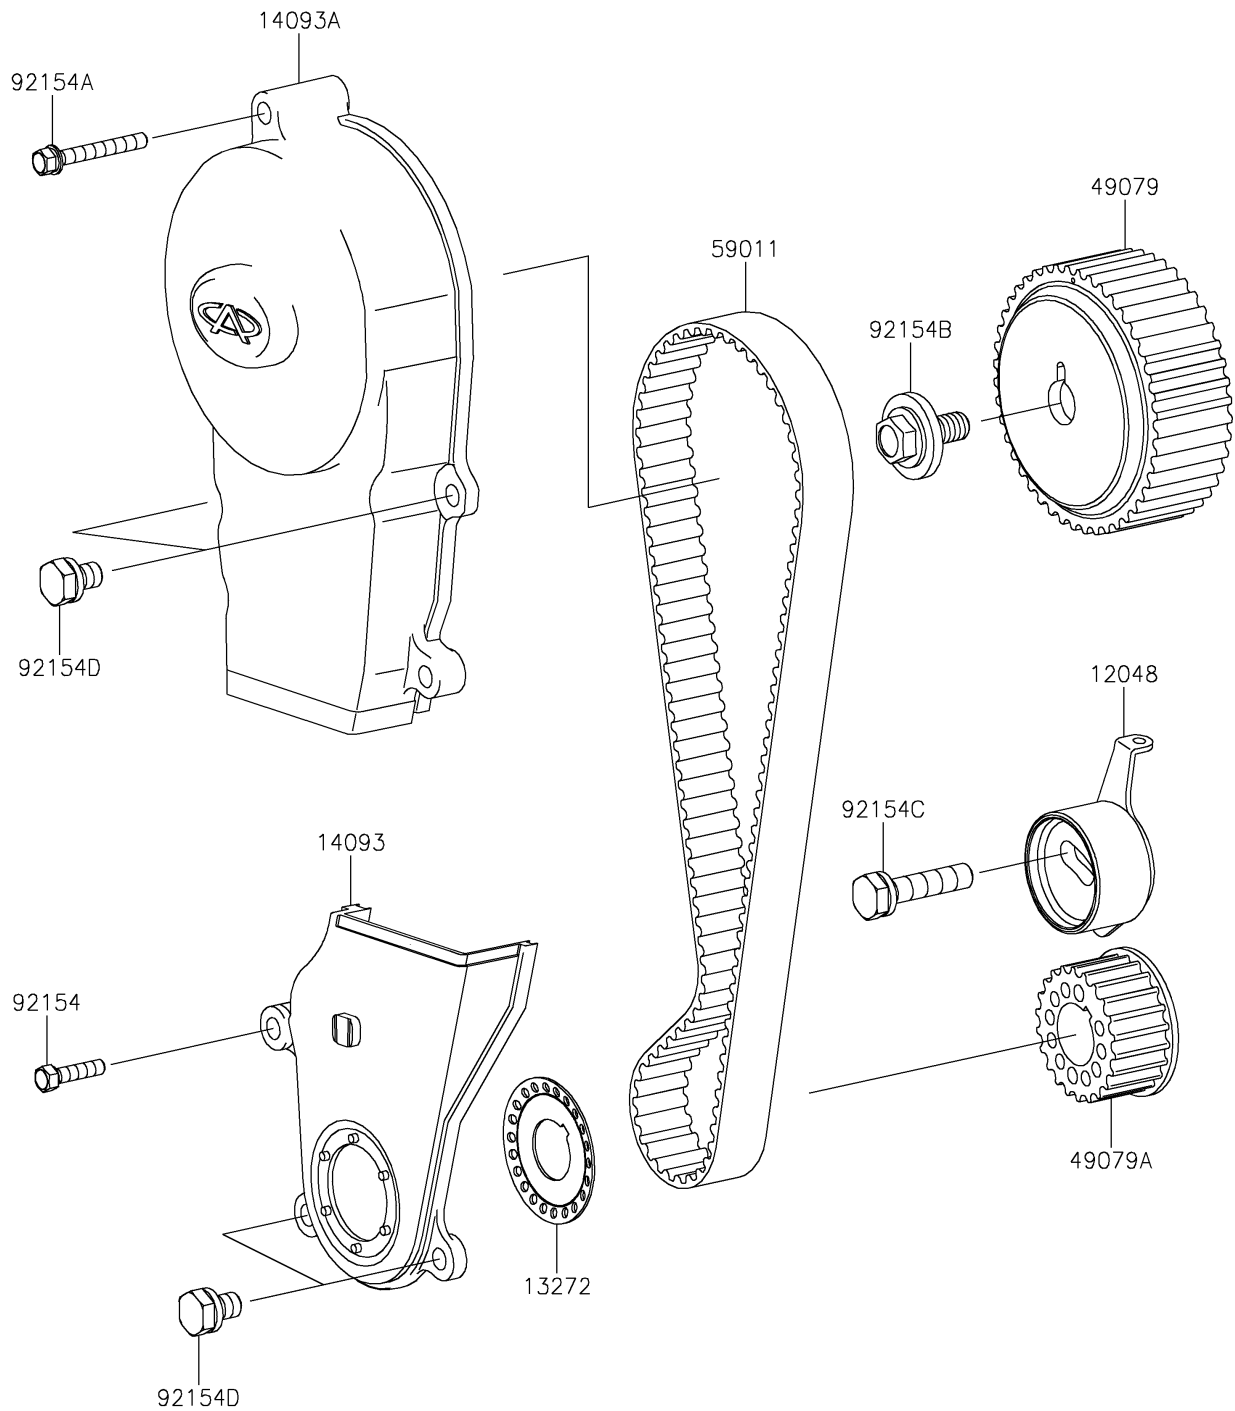

2022 MULE PRO-FXT™ EPS LE

PARTS DIAGRAM

Timing Belt

E1215

2022 MULE PRO-FXT™ EPS LE

PARTS LIST

Timing Belt

ITEM NAME	PART NUMBER	QUANTITY
TENSIONER-ASSY (Ref # 12048)	12048-0093	1
PLATE,TIMING BELT (Ref # 13272)	13272-1872	1
COVER,TIMING BELT,LWR (Ref # 14093)	14093-0200	1
COVER,TIMING BELT,UPP (Ref # 14093A)	14093-0201	1
PULLEY-BELT,CAMSHAFT (Ref # 49079)	49079-0023	1
PULLEY-BELT,CRANKSHAFT (Ref # 49079A)	49079-0024	1
BELT,TIMING (Ref # 59011)	59011-0042	1
BOLT,6X25 (Ref # 92154)	92154-1583	1
BOLT,6X50 (Ref # 92154A)	92154-1591	1
BOLT,FLANGED (Ref # 92154B)	92154-1614	1
BOLT,10X45 (Ref # 92154C)	92154-1615	1
BOLT,6X16 (Ref # 92154D)	92154-1617	4