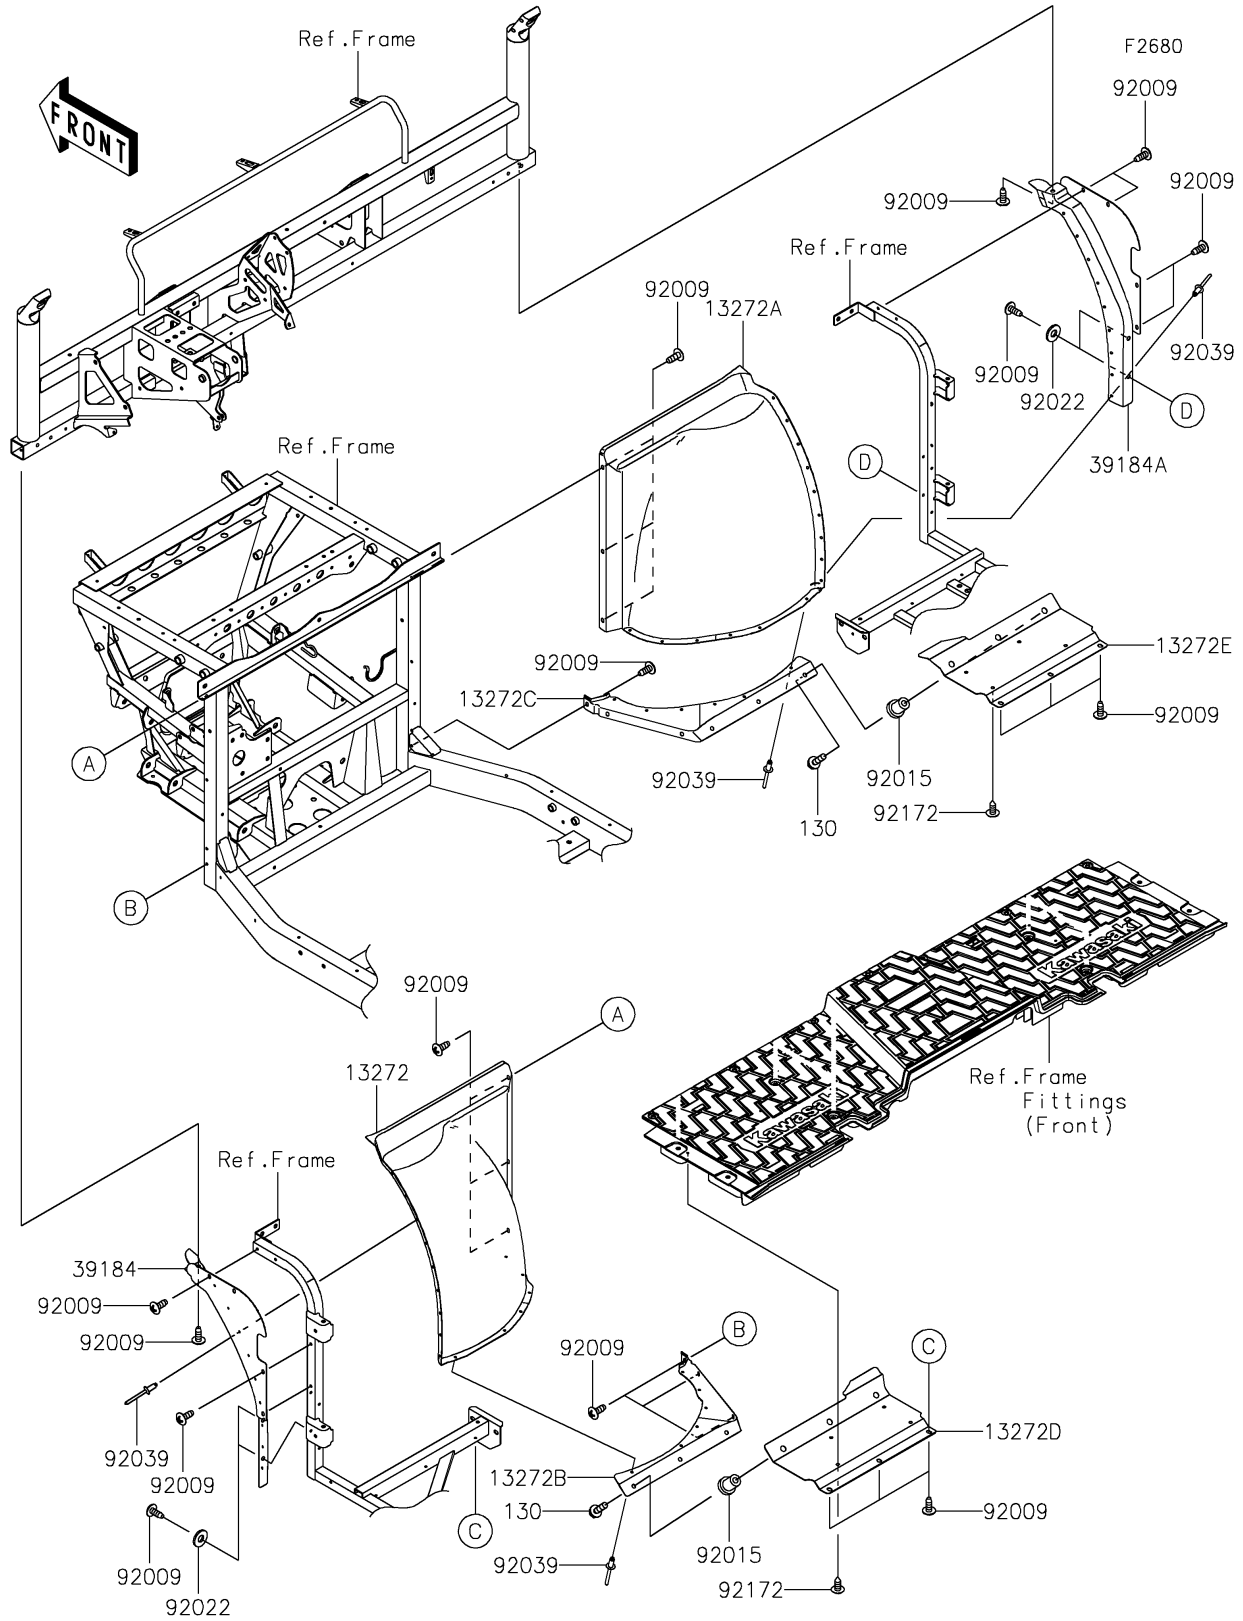

2023 MULE PRO-FXT™

PARTS DIAGRAM

Guard(s)

2023 MULE PRO-FXT™

PARTS LIST

Guard(s)

ITEM NAME	PART NUMBER	QUANTITY
PLATE (Ref # 13272)	13272-2323	1
PLATE (Ref # 13272A)	13272-2324	1
PLATE (Ref # 13272B)	13272-2327	1
PLATE (Ref # 13272C)	13272-2328	1
PLATE,UNDER GUARD,LH (Ref # 13272D)	13272-2330	1
PLATE,UNDER GUARD,RH (Ref # 13272E)	13272-2331	1
BRACKET-ASSY,SIDE,LH (Ref # 39184)	39184-0718	1
BRACKET-ASSY,SIDE,RH (Ref # 39184A)	39184-0719	1
SCREW,TAPPING,6X16 (Ref # 92009)	92009-1166	32
NUT,RUBBER,6MM (Ref # 92015)	92015-1692	6
WASHER,8.2X19X2 (Ref # 92022)	92022-1533	4
RIVET,4.8X7.6 (Ref # 92039)	92039-0784	30
SCREW,6X16 (Ref # 92172)	92172-0284	8
BOLT-FLANGED,6X20 (Ref # 130)	130BA0620	6