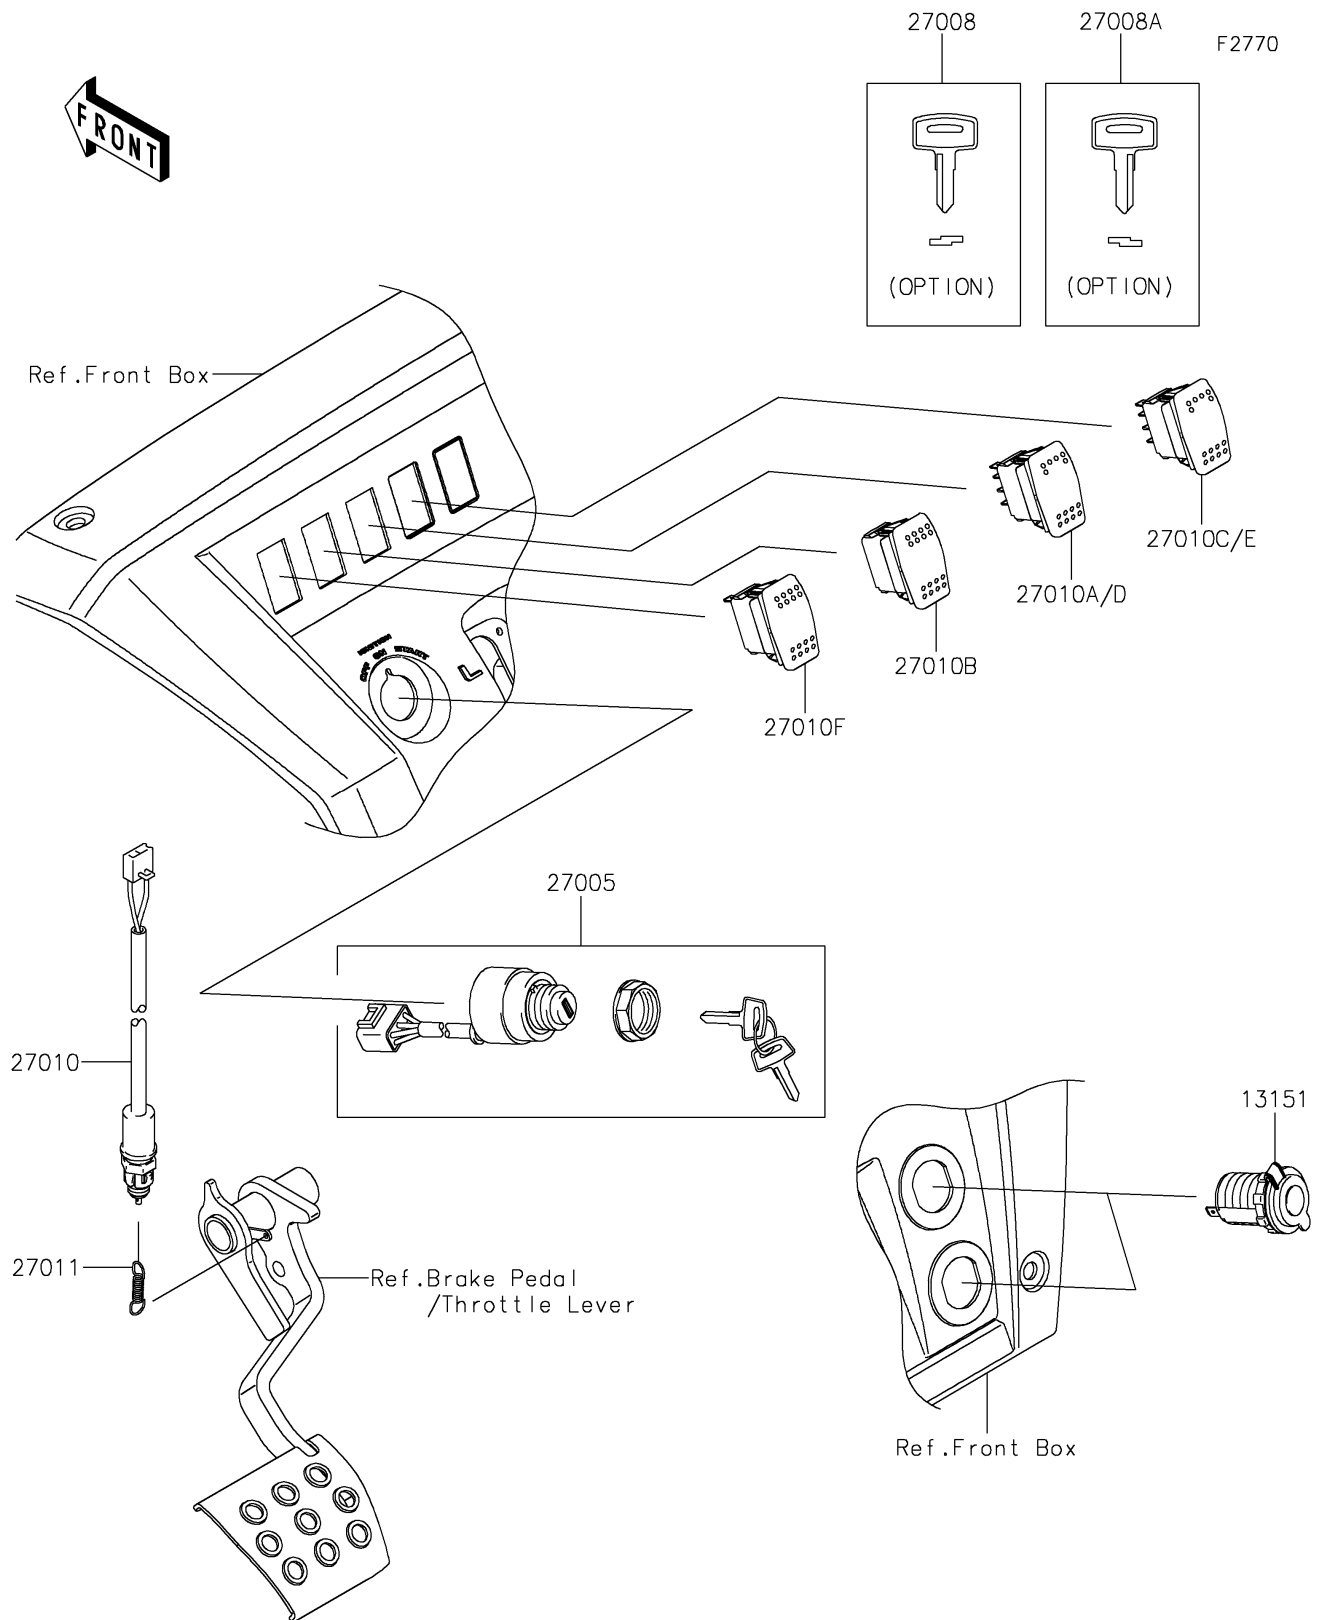

2021 MULE PRO-FX™ EPS LE

PARTS DIAGRAM

Ignition Switch

2021 MULE PRO-FX™ EPS LE

PARTS LIST

Ignition Switch

ITEM NAME

PART NUMBER

QUANTITY
