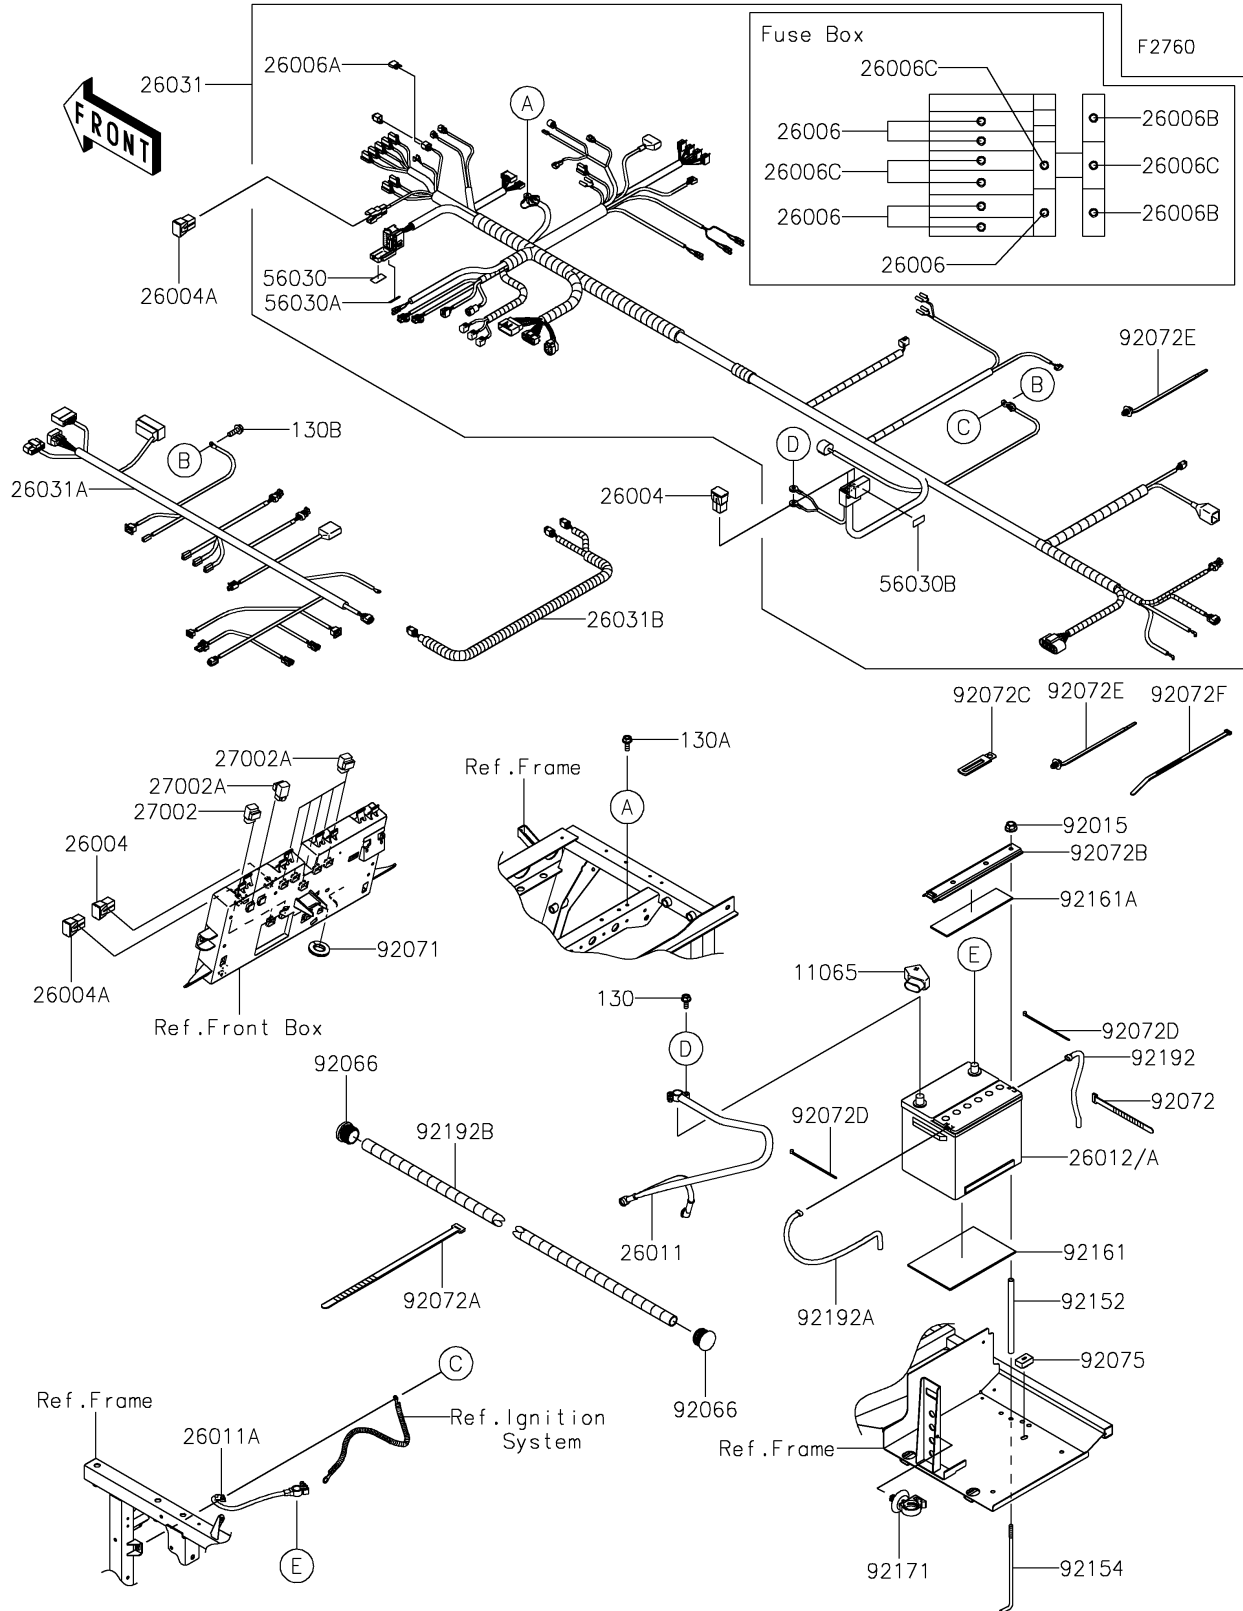

2021 MULE PRO-FX™ EPS LE

PARTS DIAGRAM

Chassis Electrical Equipment

2021 MULE PRO-FX™ EPS LE

PARTS LIST

Chassis Electrical Equipment

ITEM NAME

PART NUMBER

QUANTITY
