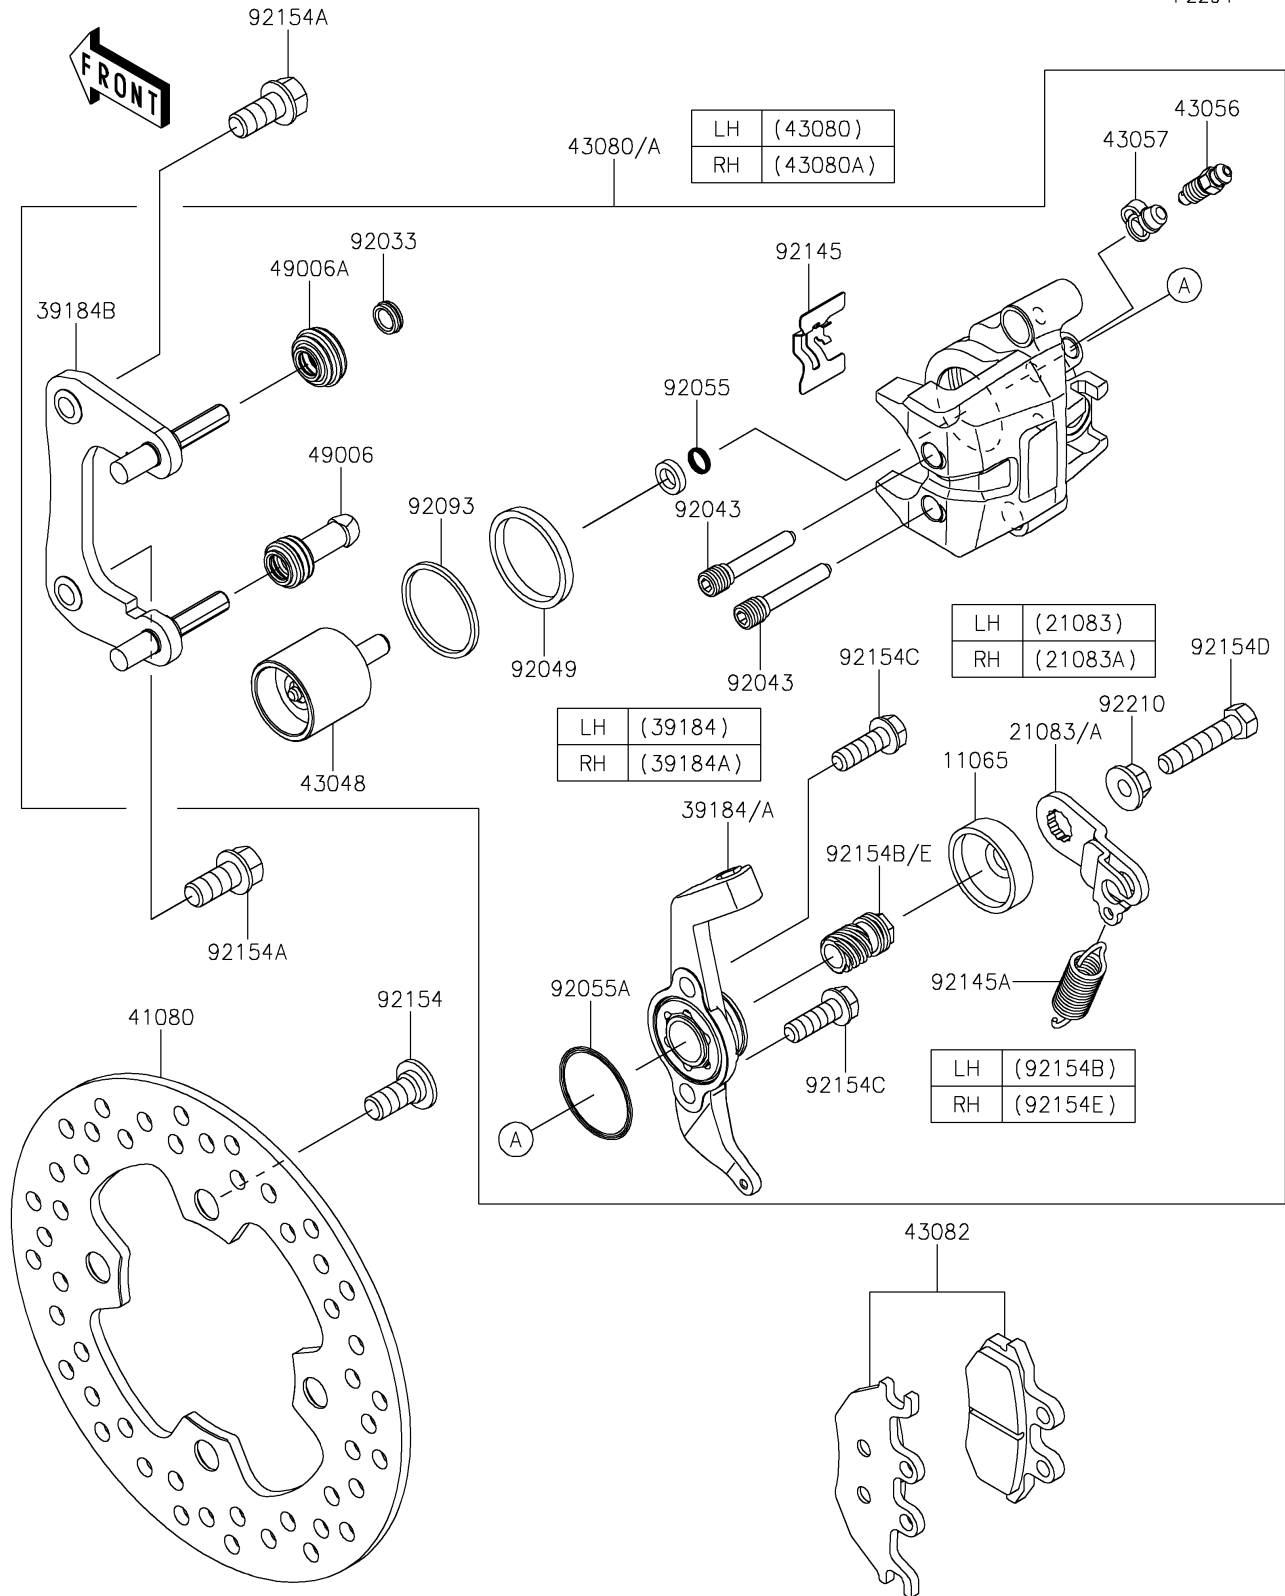

2021 MULE PRO-FX™ EPS LE

PARTS DIAGRAM

Rear Brake

F2294

2021 MULE PRO-FX™ EPS LE

PARTS LIST

Rear Brake

ITEM NAME

PART NUMBER

QUANTITY
