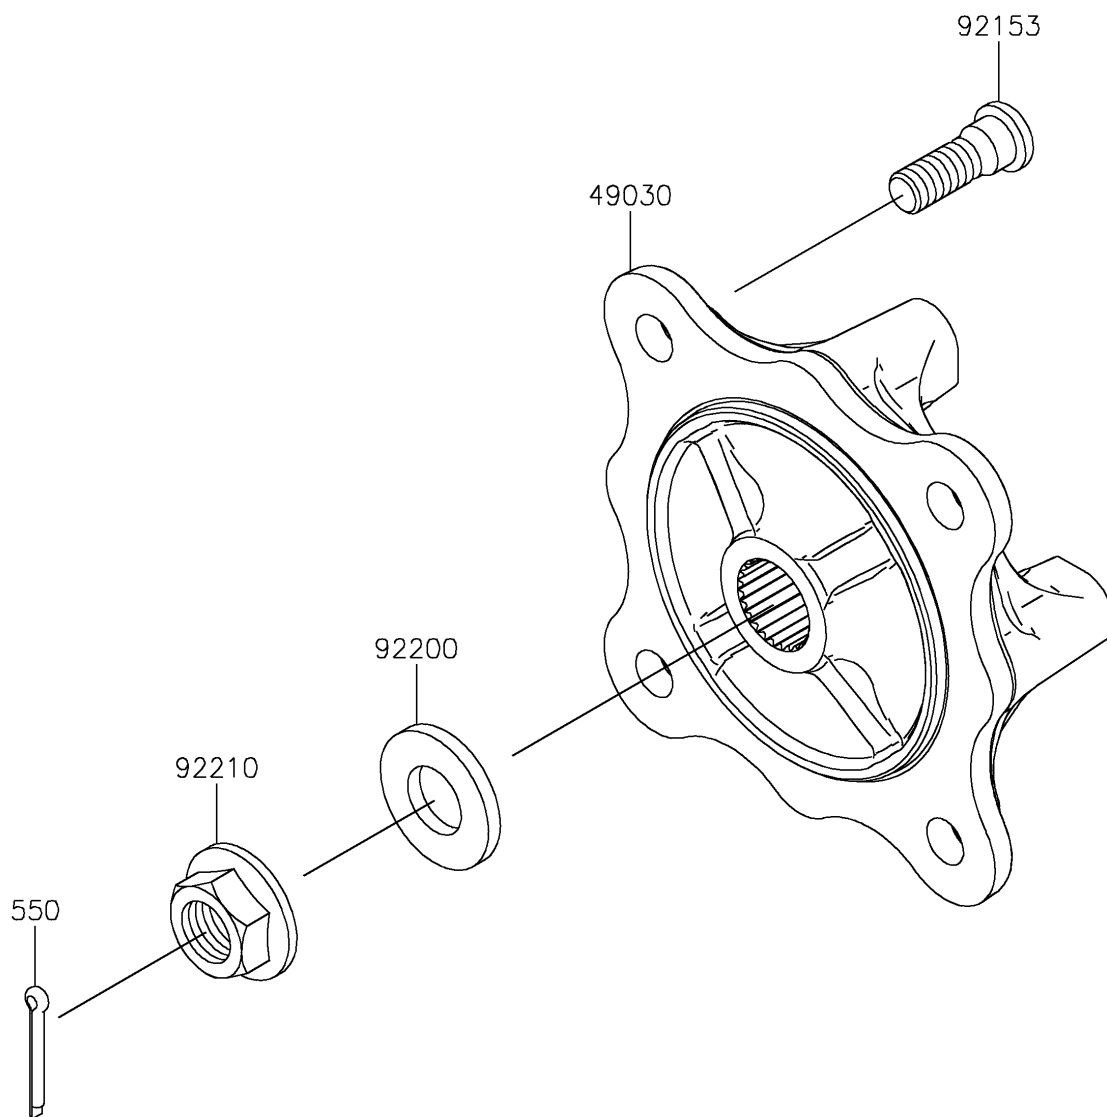

2022 MULE PRO-FX™ EPS LE

PARTS DIAGRAM

Front Hubs/Brakes

F2230

2022 MULE PRO-FX™ EPS LE

PARTS LIST

Front Hubs/Brakes

ITEM NAME

PART NUMBER

QUANTITY
