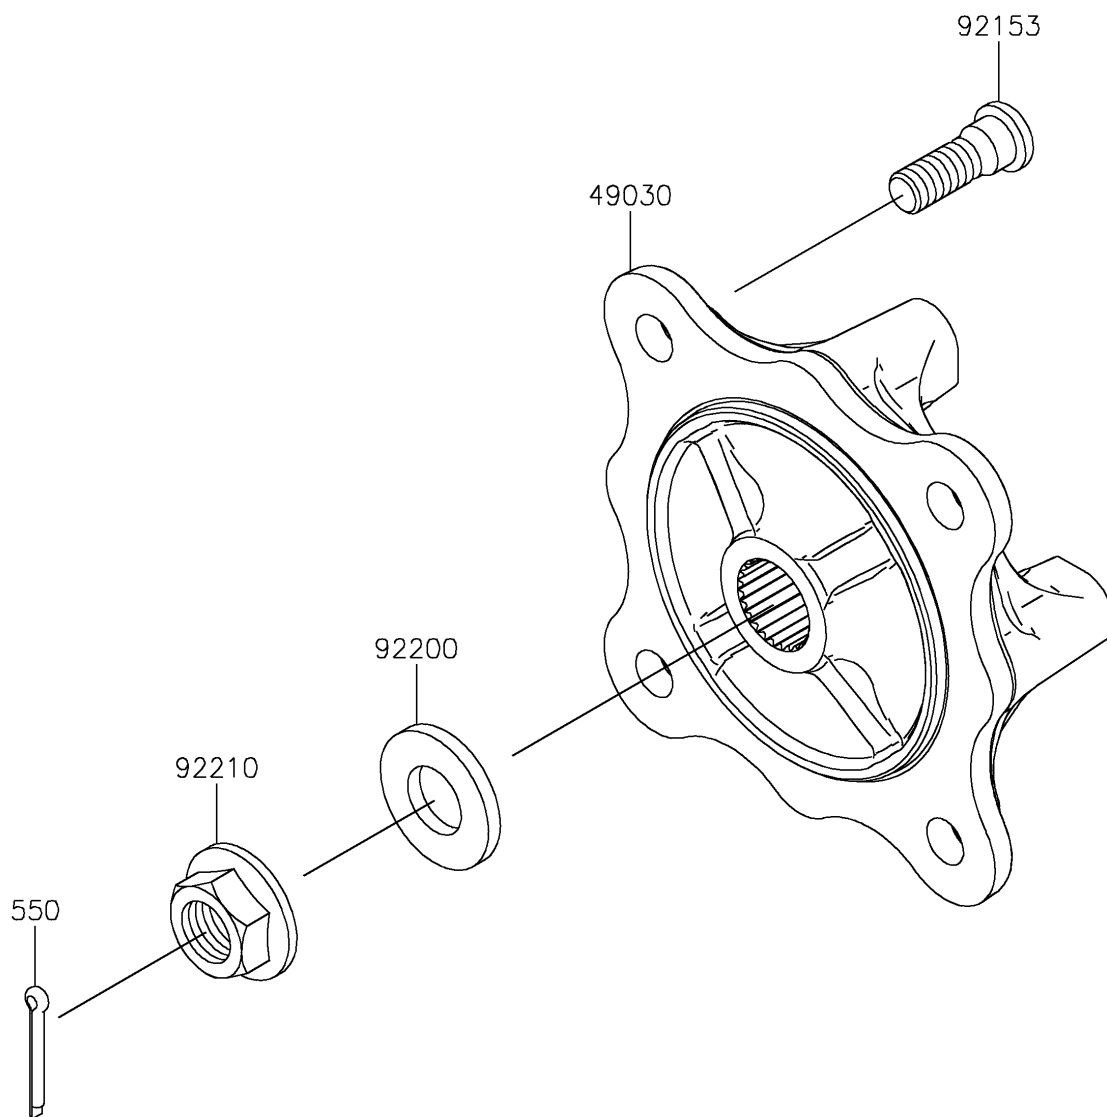

2021 MULE PRO-FX™ EPS LE

PARTS DIAGRAM

Front Hubs/Brakes

F2230

2021 MULE PRO-FX™ EPS LE

PARTS LIST

Front Hubs/Brakes

ITEM NAME

PART NUMBER

QUANTITY
