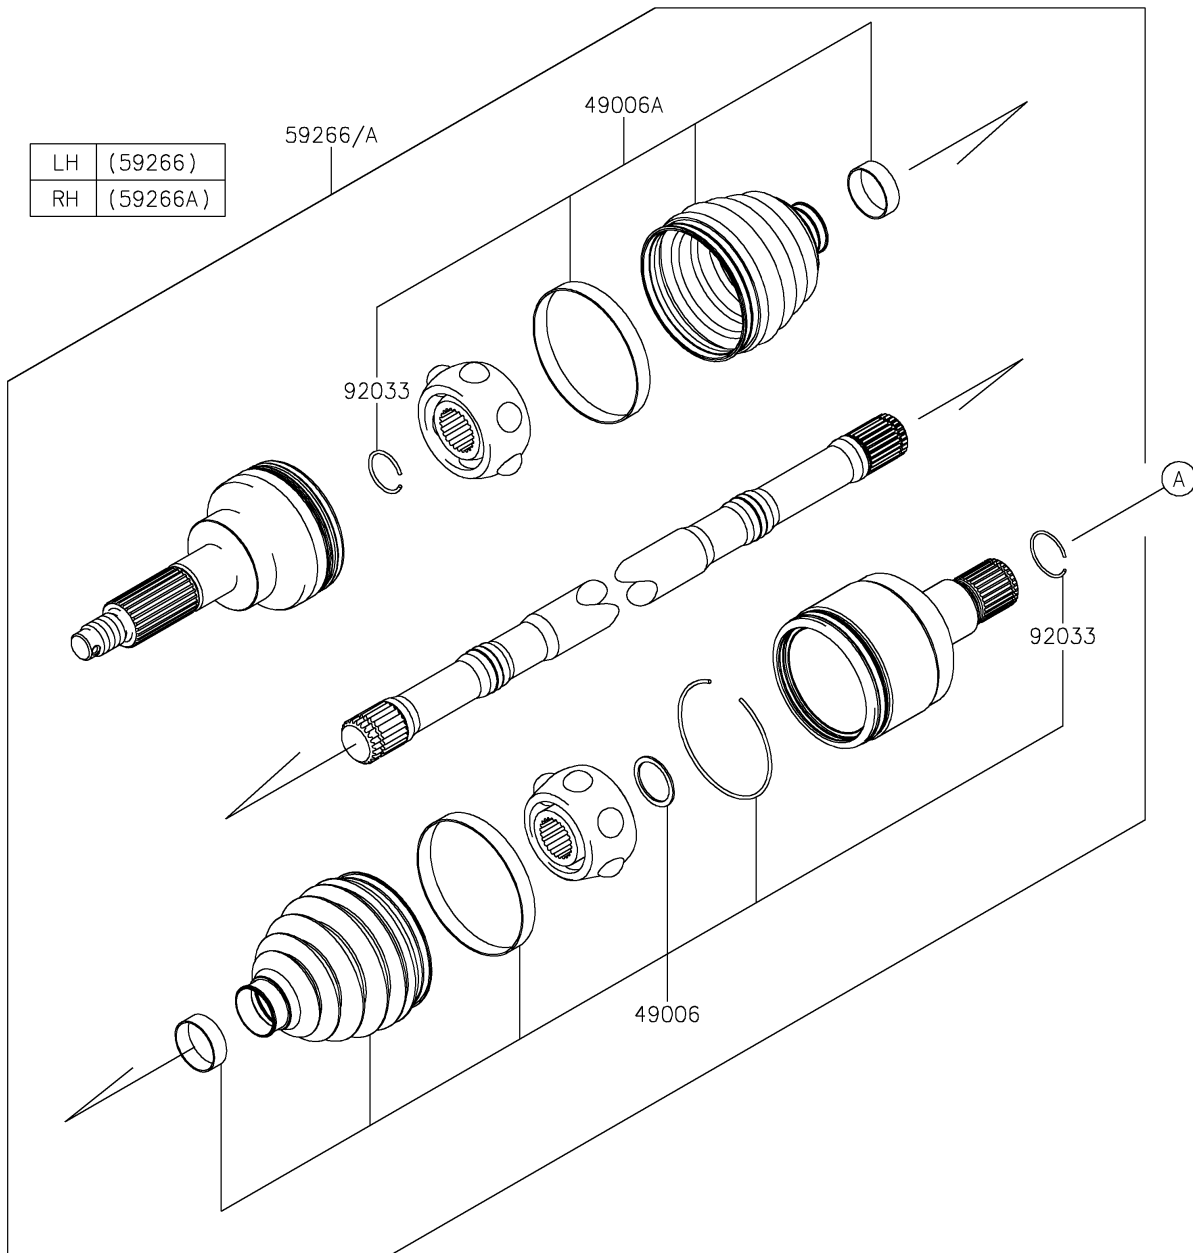

2022 MULE PRO-FX™ EPS LE

PARTS DIAGRAM

Drive Shaft-Rear

2022 MULE PRO-FX™ EPS LE

PARTS LIST

Drive Shaft-Rear

ITEM NAME

PART NUMBER

QUANTITY
