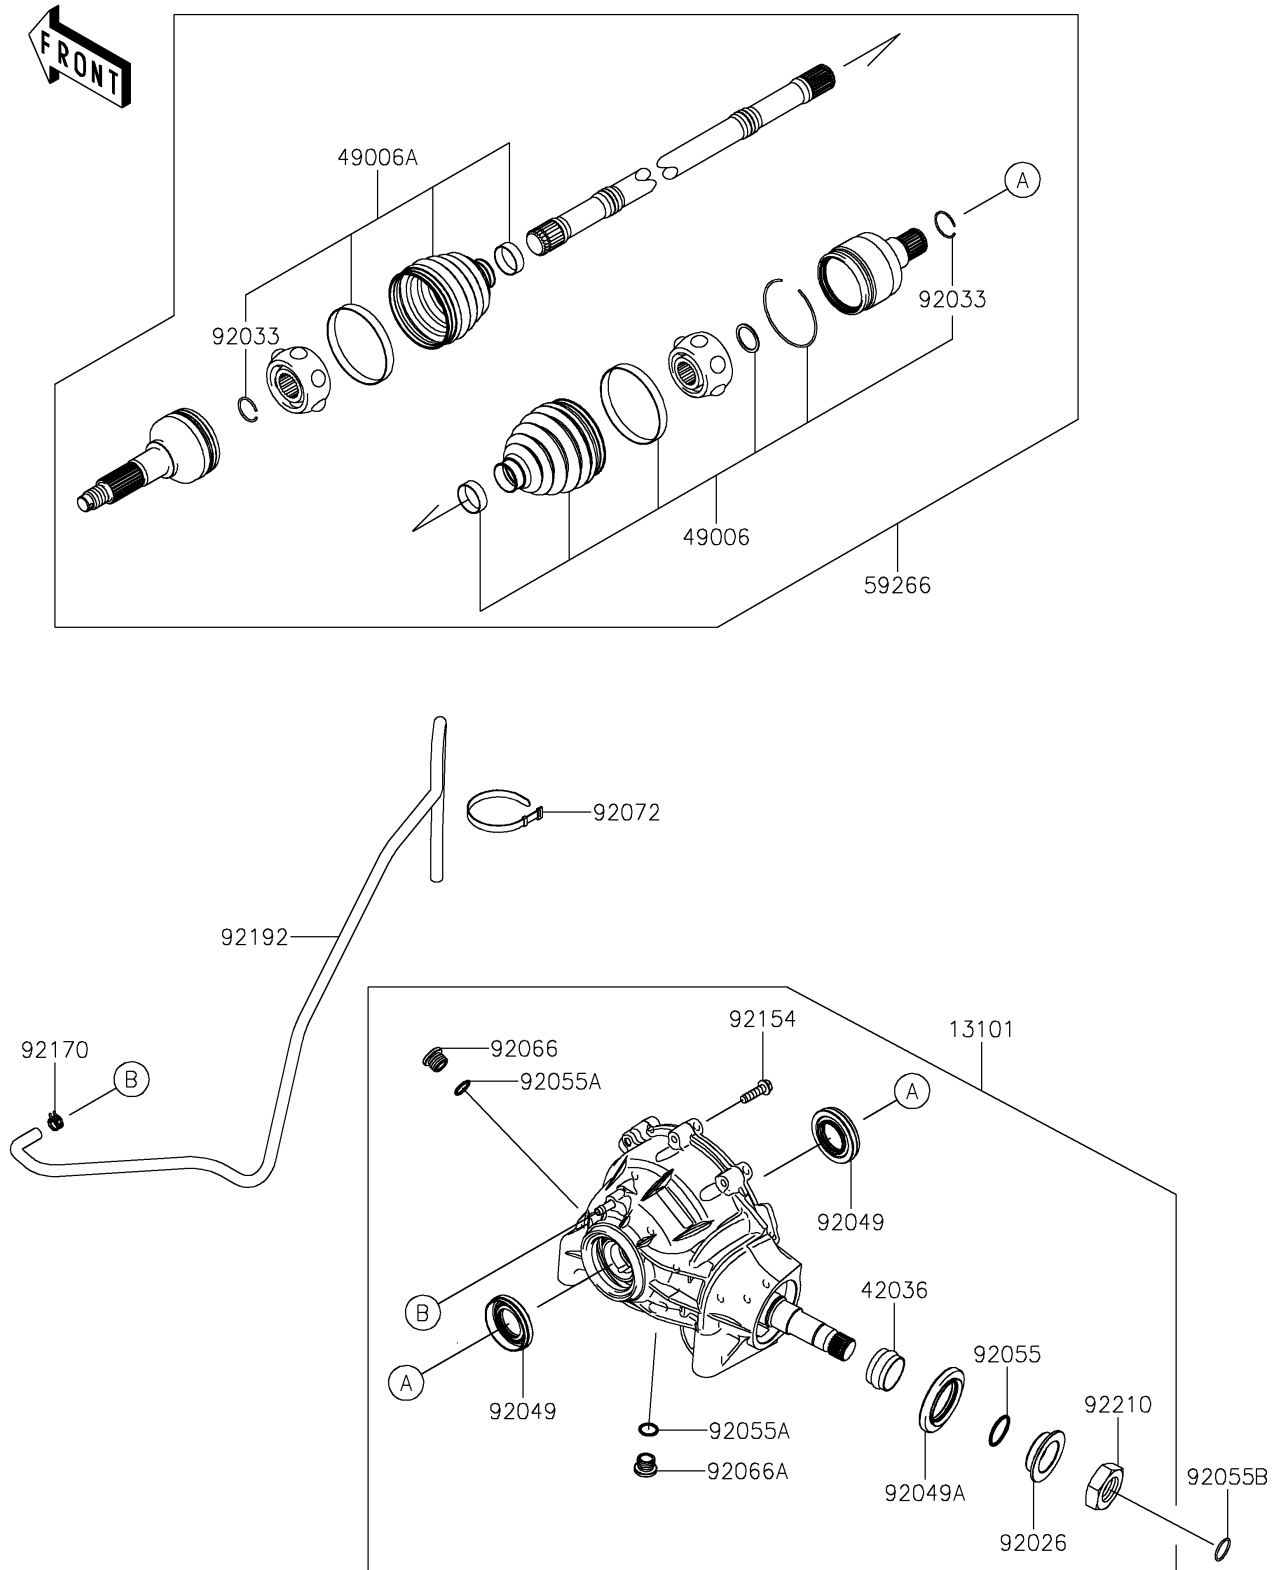

2022 MULE PRO-FX™ EPS LE

PARTS DIAGRAM

Drive Shaft-Front

E3136

2022 MULE PRO-FX™ EPS LE

PARTS LIST

Drive Shaft-Front

ITEM NAME	PART NUMBER	QUANTITY
GEAR-ASSY,FRONT DIFFERENTIAL (Ref # 13101)	13101-0680	1
SLEEVE (Ref # 42036)	42036-0741	1
BOOT,INSIDE (Ref # 49006)	49006-0578	2
BOOT,OUTSIDE (Ref # 49006A)	49006-0584	2
JOINT-BALL,FR (Ref # 59266)	59266-0710	2
SPACER (Ref # 92026)	92026-0776	1
RING-SNAP (Ref # 92033)	92033-0837	4
SEAL-OIL,33X60X7 (Ref # 92049)	92049-0760	2
SEAL-OIL,44X72X7 (Ref # 92049A)	92049-0766	1
RING-O (Ref # 92055)	92055-0788	1
RING-O,15.3X2.2 (Ref # 92055A)	92055-0830	2
RING-O,22.1X1.9 (Ref # 92055B)	92055-1617	1
PLUG (Ref # 92066)	92066-0777	1
PLUG (Ref # 92066A)	92066-0778	1
BAND,L=186 (Ref # 92072)	92072-056	1
BOLT,FLANGED,8X30 (Ref # 92154)	92154-1370	10
CLAMP (Ref # 92170)	92170-2082	1
TUBE,BREATHER (Ref # 92192)	92192-1341	1
NUT (Ref # 92210)	92210-0894	1