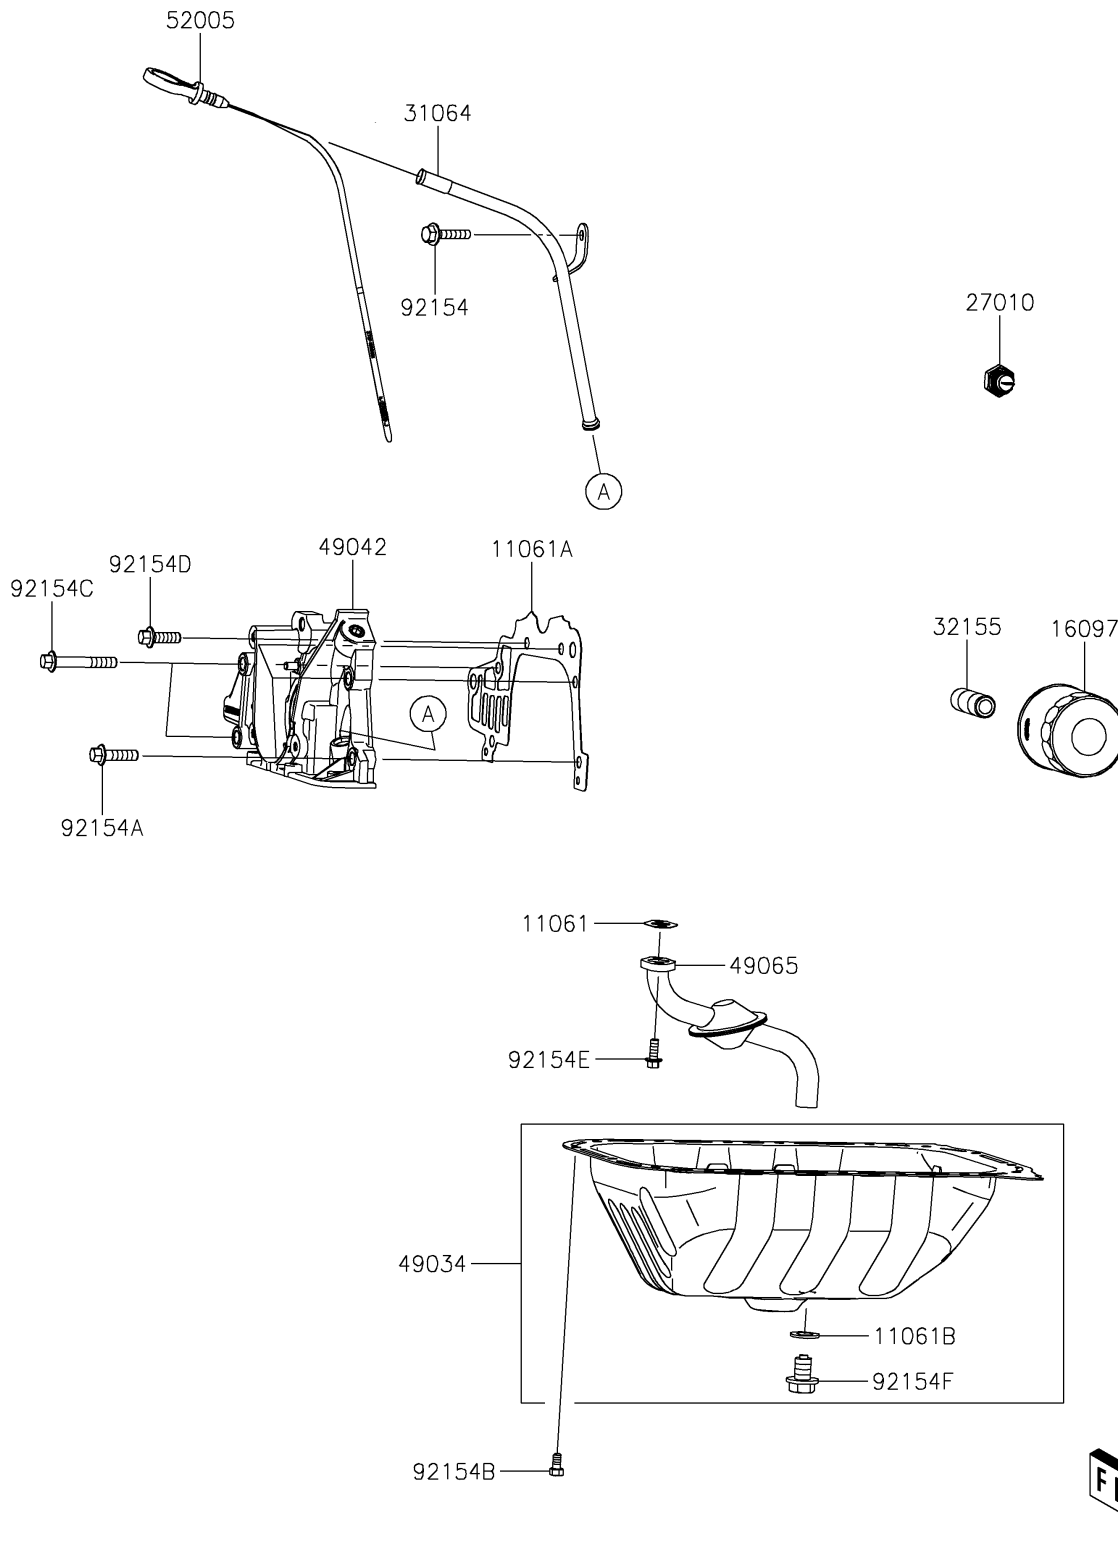

2022 MULE PRO-FX™ EPS LE

PARTS DIAGRAM

Oil Pump/Oil Filter

E1710

2022 MULE PRO-FX™ EPS LE

PARTS LIST

Oil Pump/Oil Filter

ITEM NAME	PART NUMBER	QUANTITY
-----------	-------------	----------
