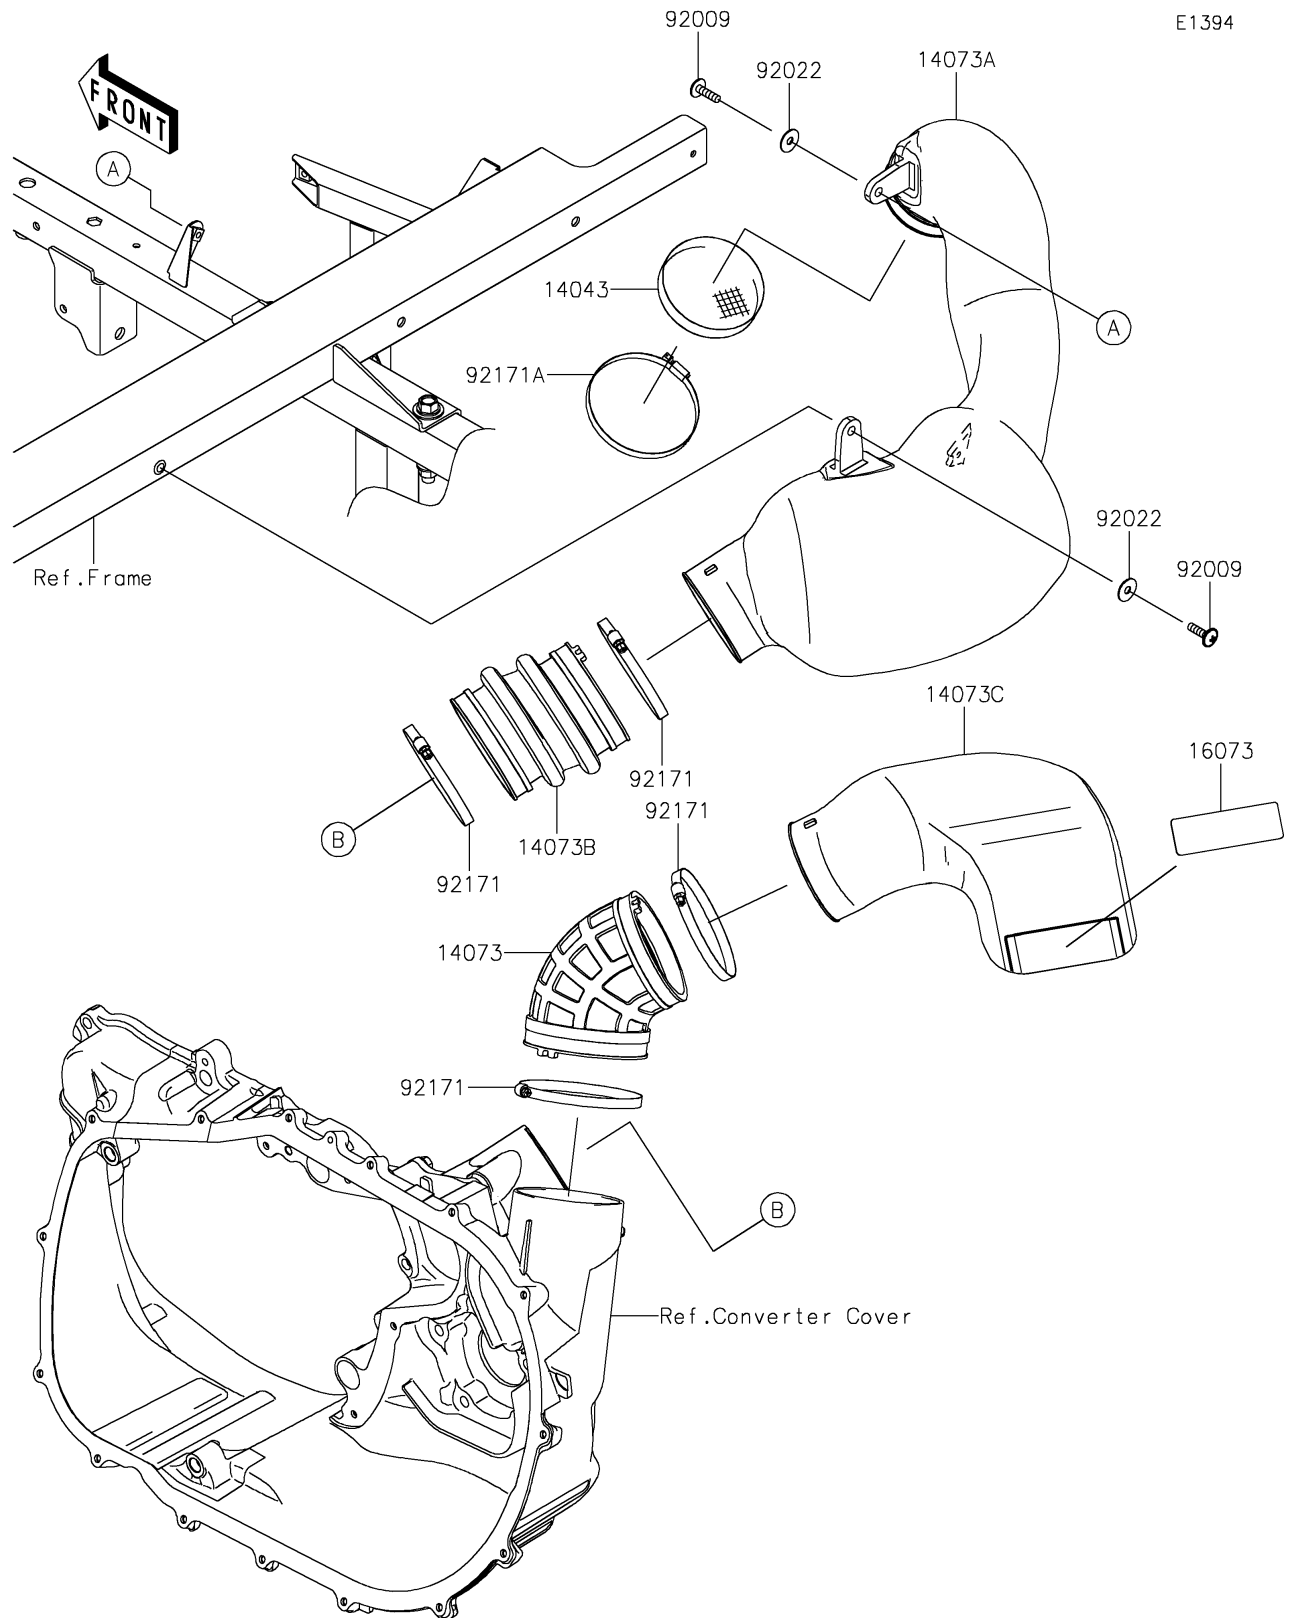

2021 MULE PRO-FX™ EPS LE

PARTS DIAGRAM

Air Cleaner-Belt Converter

2021 MULE PRO-FX™ EPS LE

PARTS LIST

Air Cleaner-Belt Converter

ITEM NAME

PART NUMBER

QUANTITY
