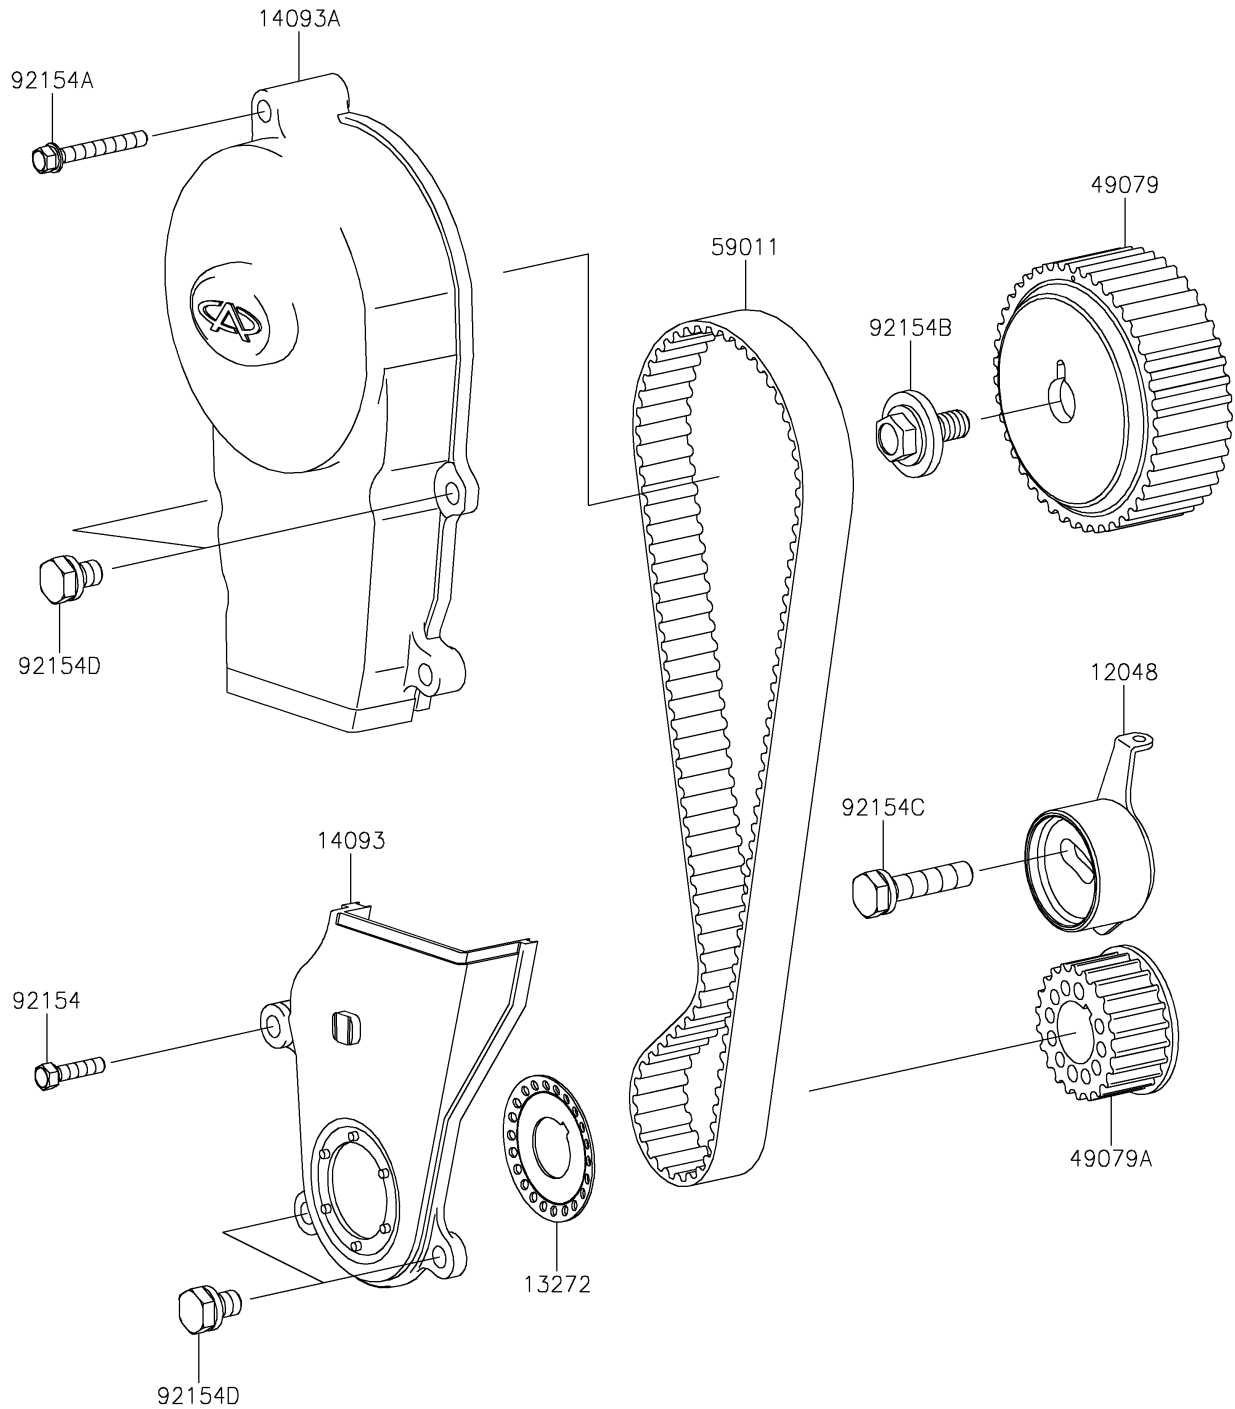

2022 MULE PRO-FX™ EPS LE

PARTS DIAGRAM

Timing Belt

E1215

2022 MULE PRO-FX™ EPS LE

PARTS LIST

Timing Belt

ITEM NAME

PART NUMBER

QUANTITY
