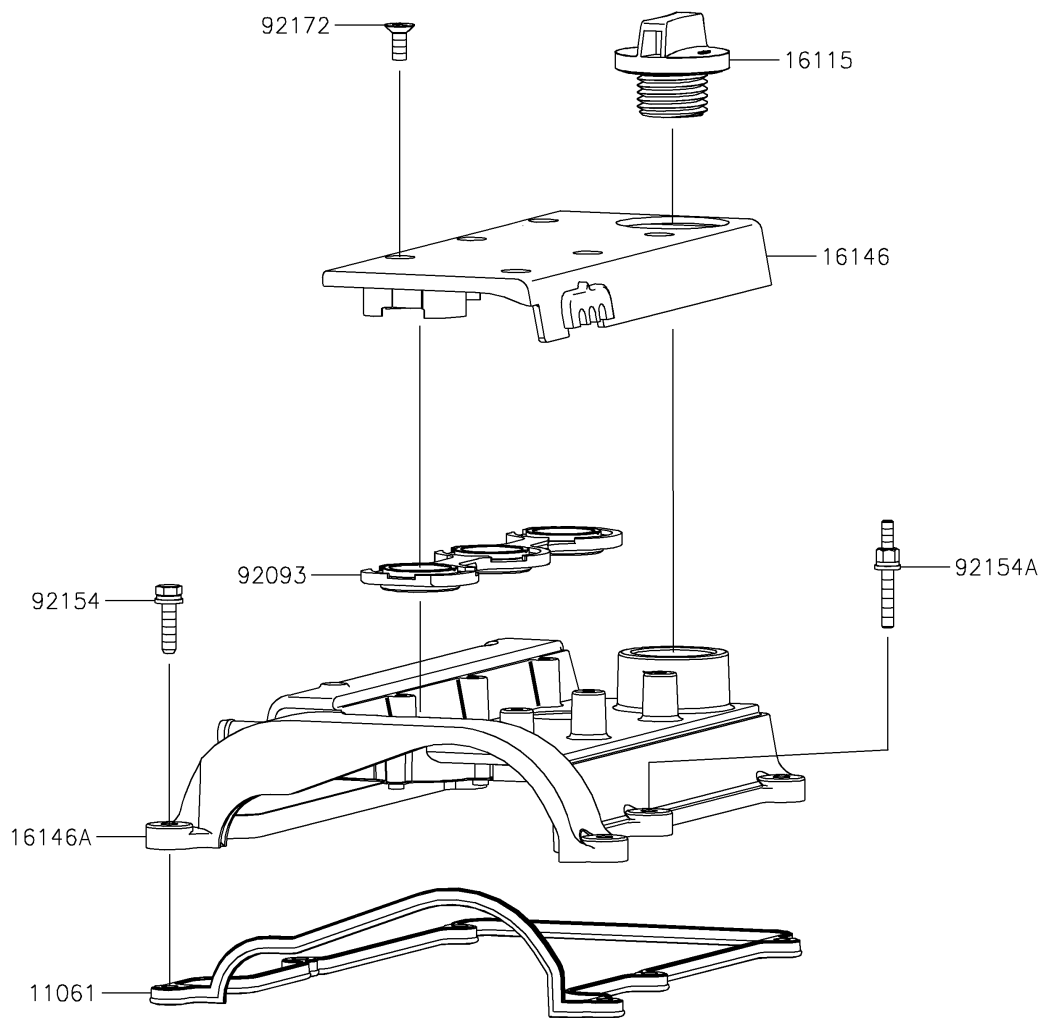

2022 MULE PRO-FX™ EPS LE

PARTS DIAGRAM Cylinder Head Cover

E1112

2022 MULE PRO-FX™ EPS LE

PARTS LIST

Cylinder Head Cover

ITEM NAME	PART NUMBER	QUANTITY
-----------	-------------	----------
