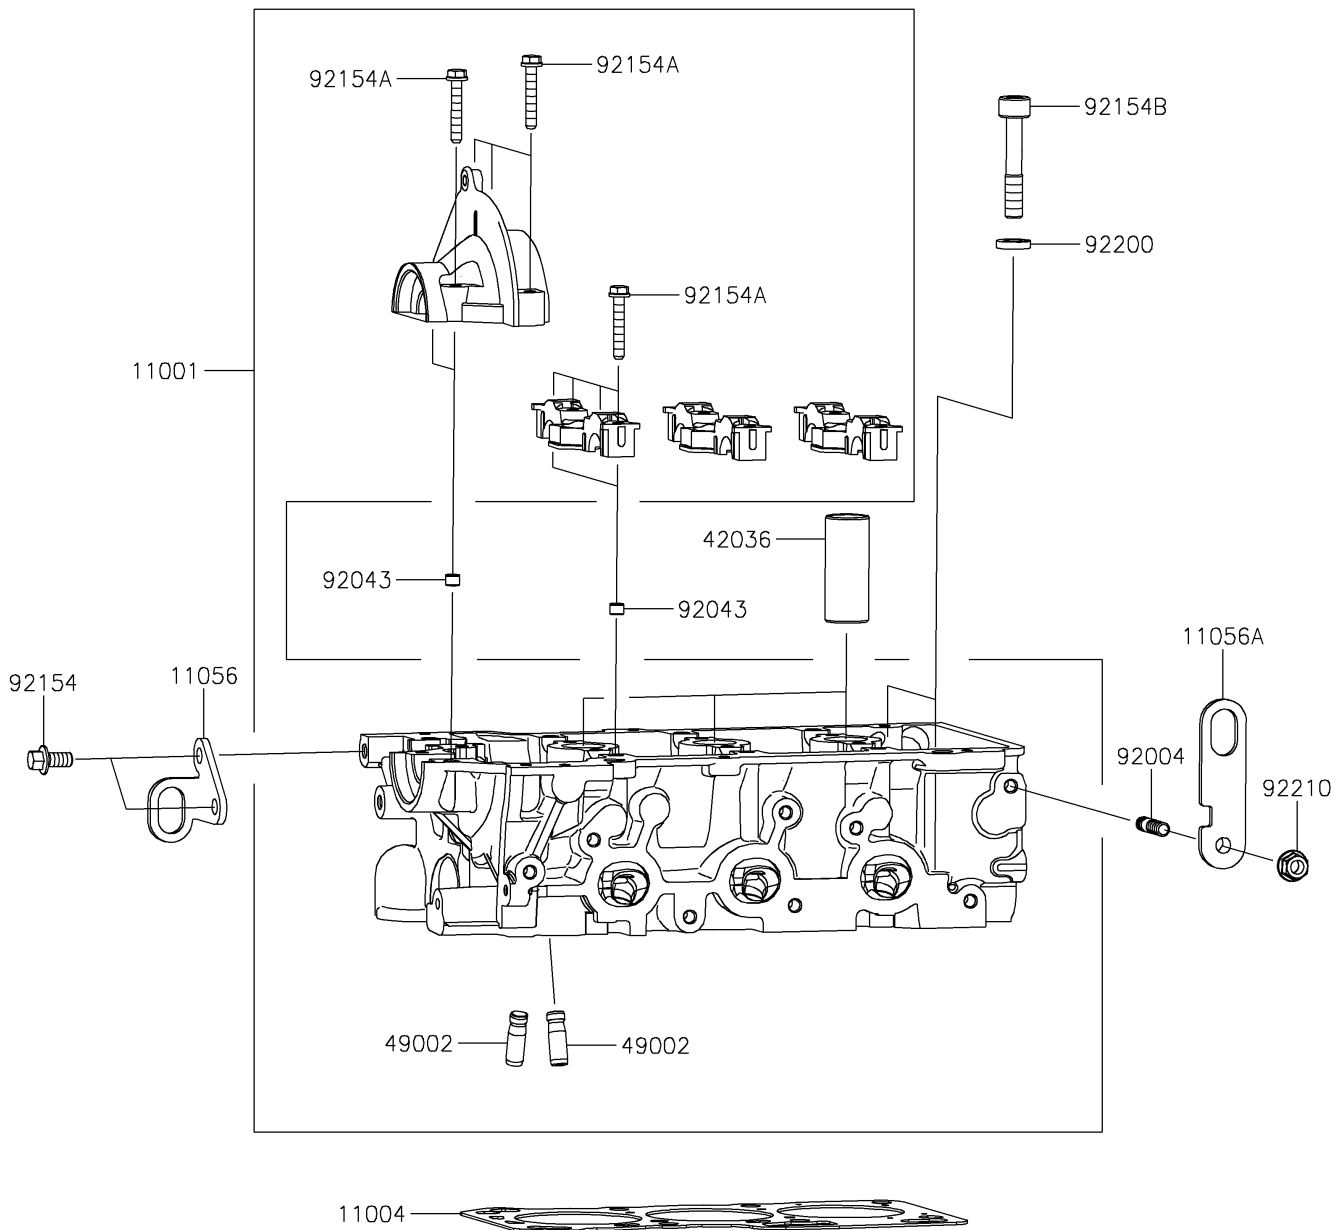

2022 MULE PRO-FX™ EPS LE

PARTS DIAGRAM

Cylinder Head

E1111

2022 MULE PRO-FX™ EPS LE

PARTS LIST

Cylinder Head

ITEM NAME	PART NUMBER	QUANTITY
HEAD-CYLINDER (Ref # 11001)	11001-0839	1
GASKET-HEAD (Ref # 11004)	11004-0747	1
BRACKET (Ref # 11056)	11056-7081	1
BRACKET (Ref # 11056A)	11056-7082	1
SLEEVE,SPARK PLUG (Ref # 42036)	42036-0764	3
GUIDE-VALVE (Ref # 49002)	49002-0030	12
STUD (Ref # 92004)	92004-0734	1
PIN (Ref # 92043)	92043-0831	8
BOLT,FLANGED,8X16 (Ref # 92154)	92154-1588	2
BOLT,6X38 (Ref # 92154A)	92154-1589	17
BOLT,SOCKET (Ref # 92154B)	92154-1590	8
WASHER (Ref # 92200)	92200-1683	8
NUT (Ref # 92210)	92210-0944	1