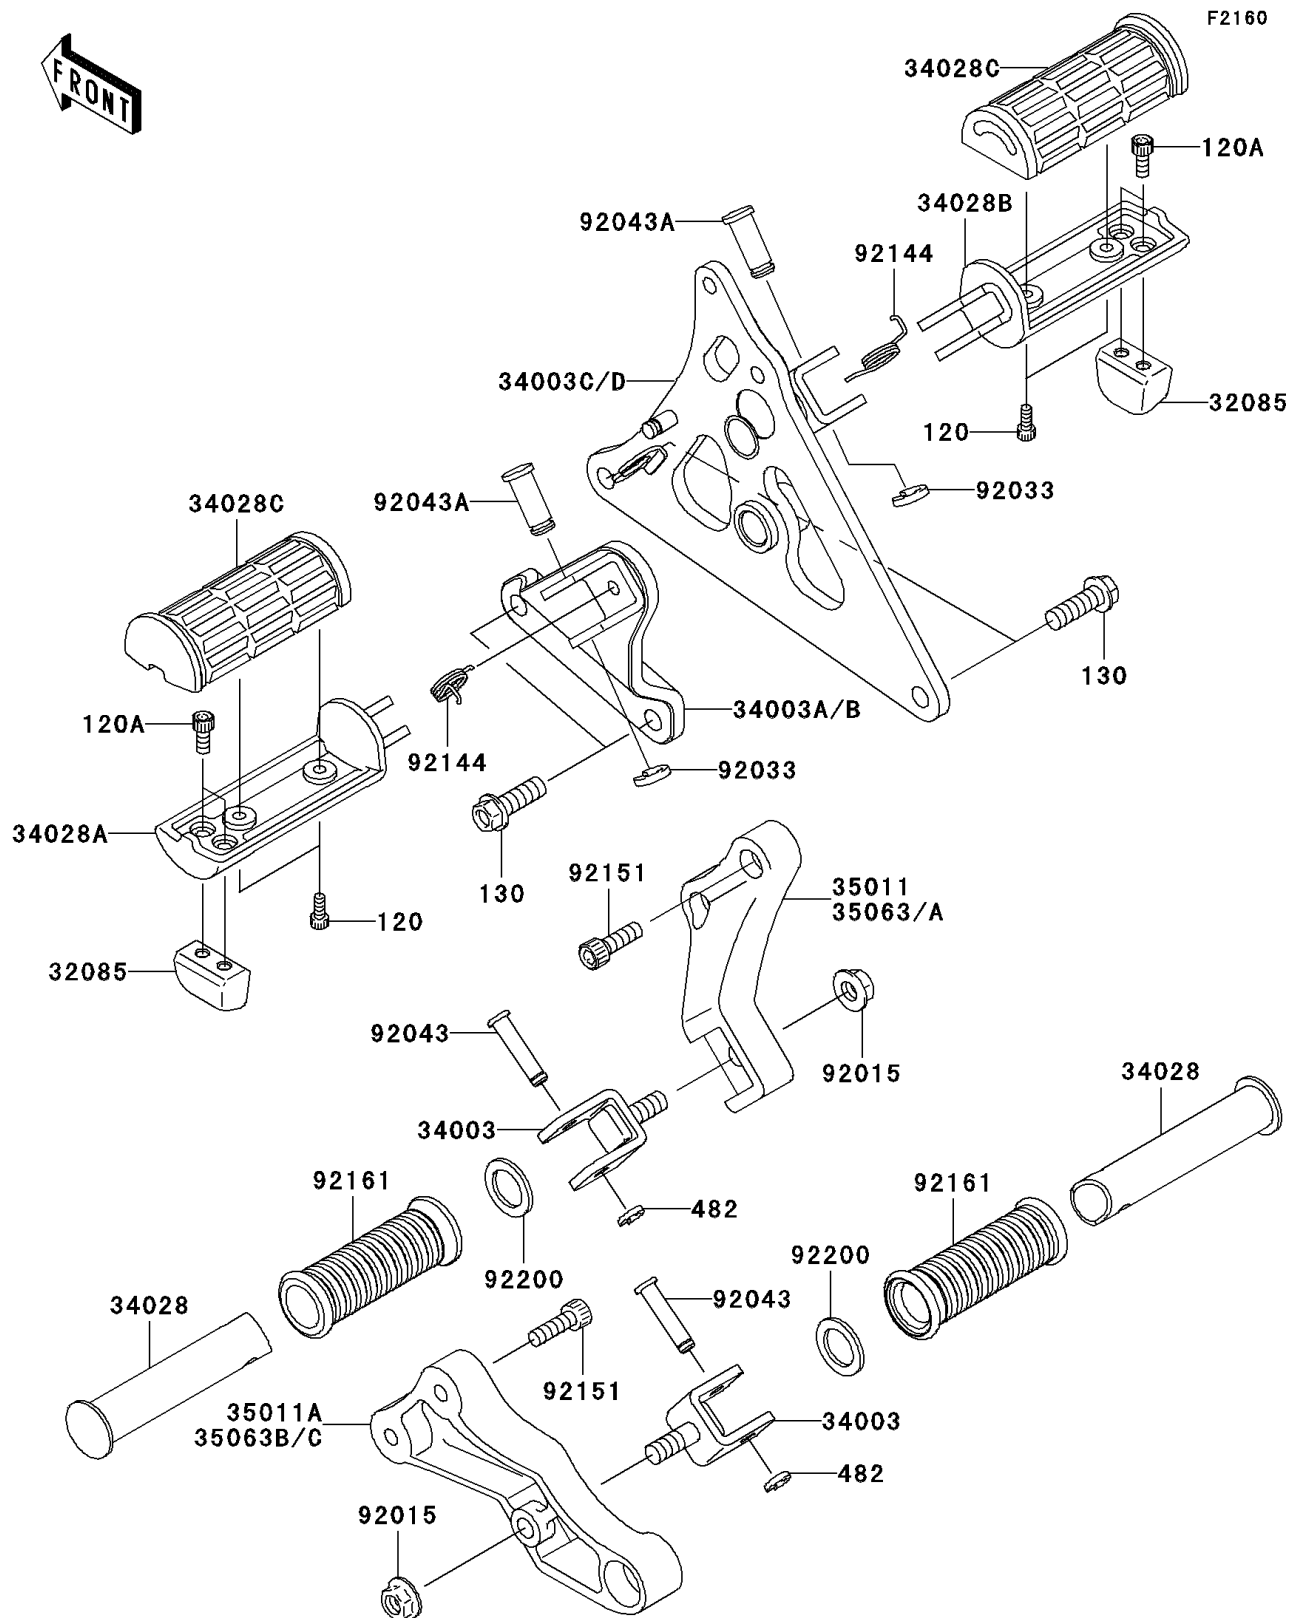

2006 Vulcan 1600 Mean Streak

PARTS DIAGRAM

Footrests

2006 Vulcan 1600 Mean Streak

PARTS LIST

Footrests

ITEM NAME	PART NUMBER	QUANTITY
-----------	-------------	----------
