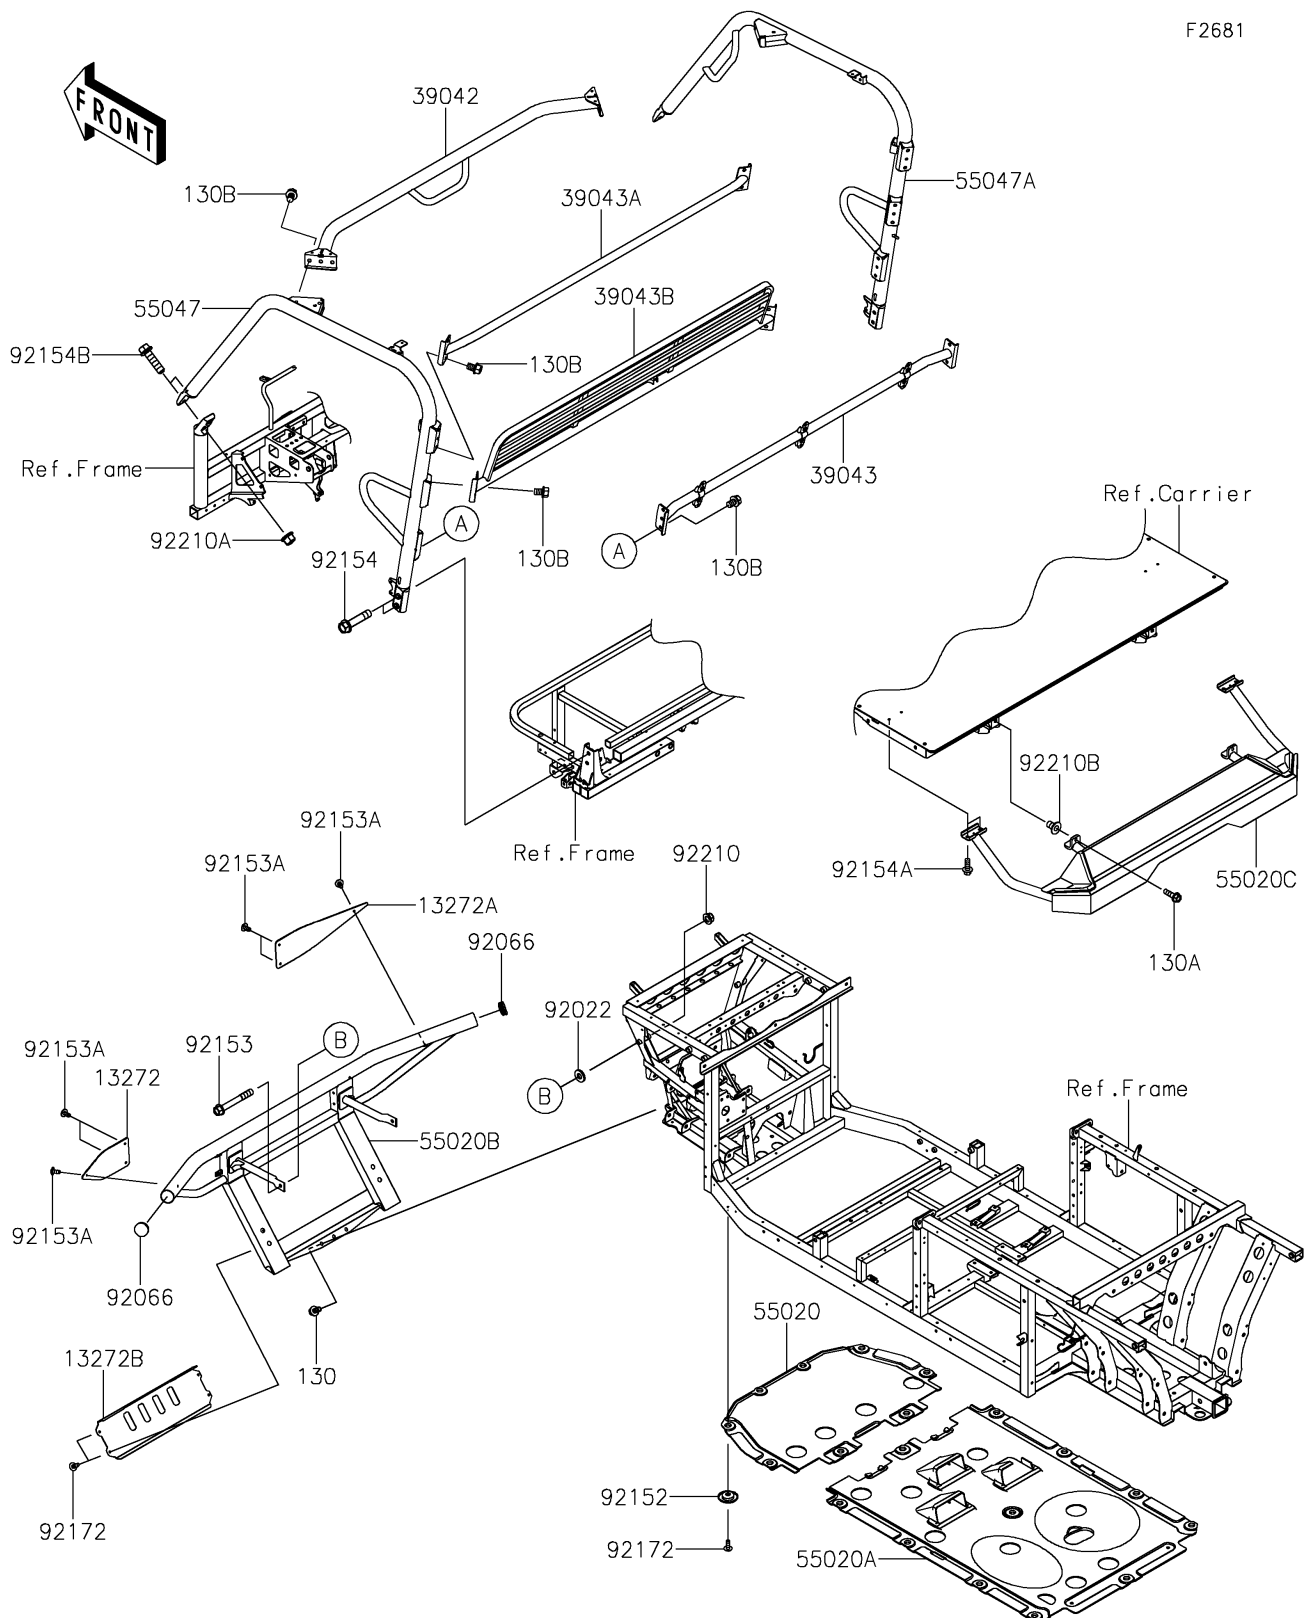

2022 MULE PRO-FXR™

PARTS DIAGRAM

Guards/Cab Frame

F2681

2022 MULE PRO-FXR™

PARTS LIST

Guards/Cab Frame

ITEM NAME

PART NUMBER

QUANTITY
