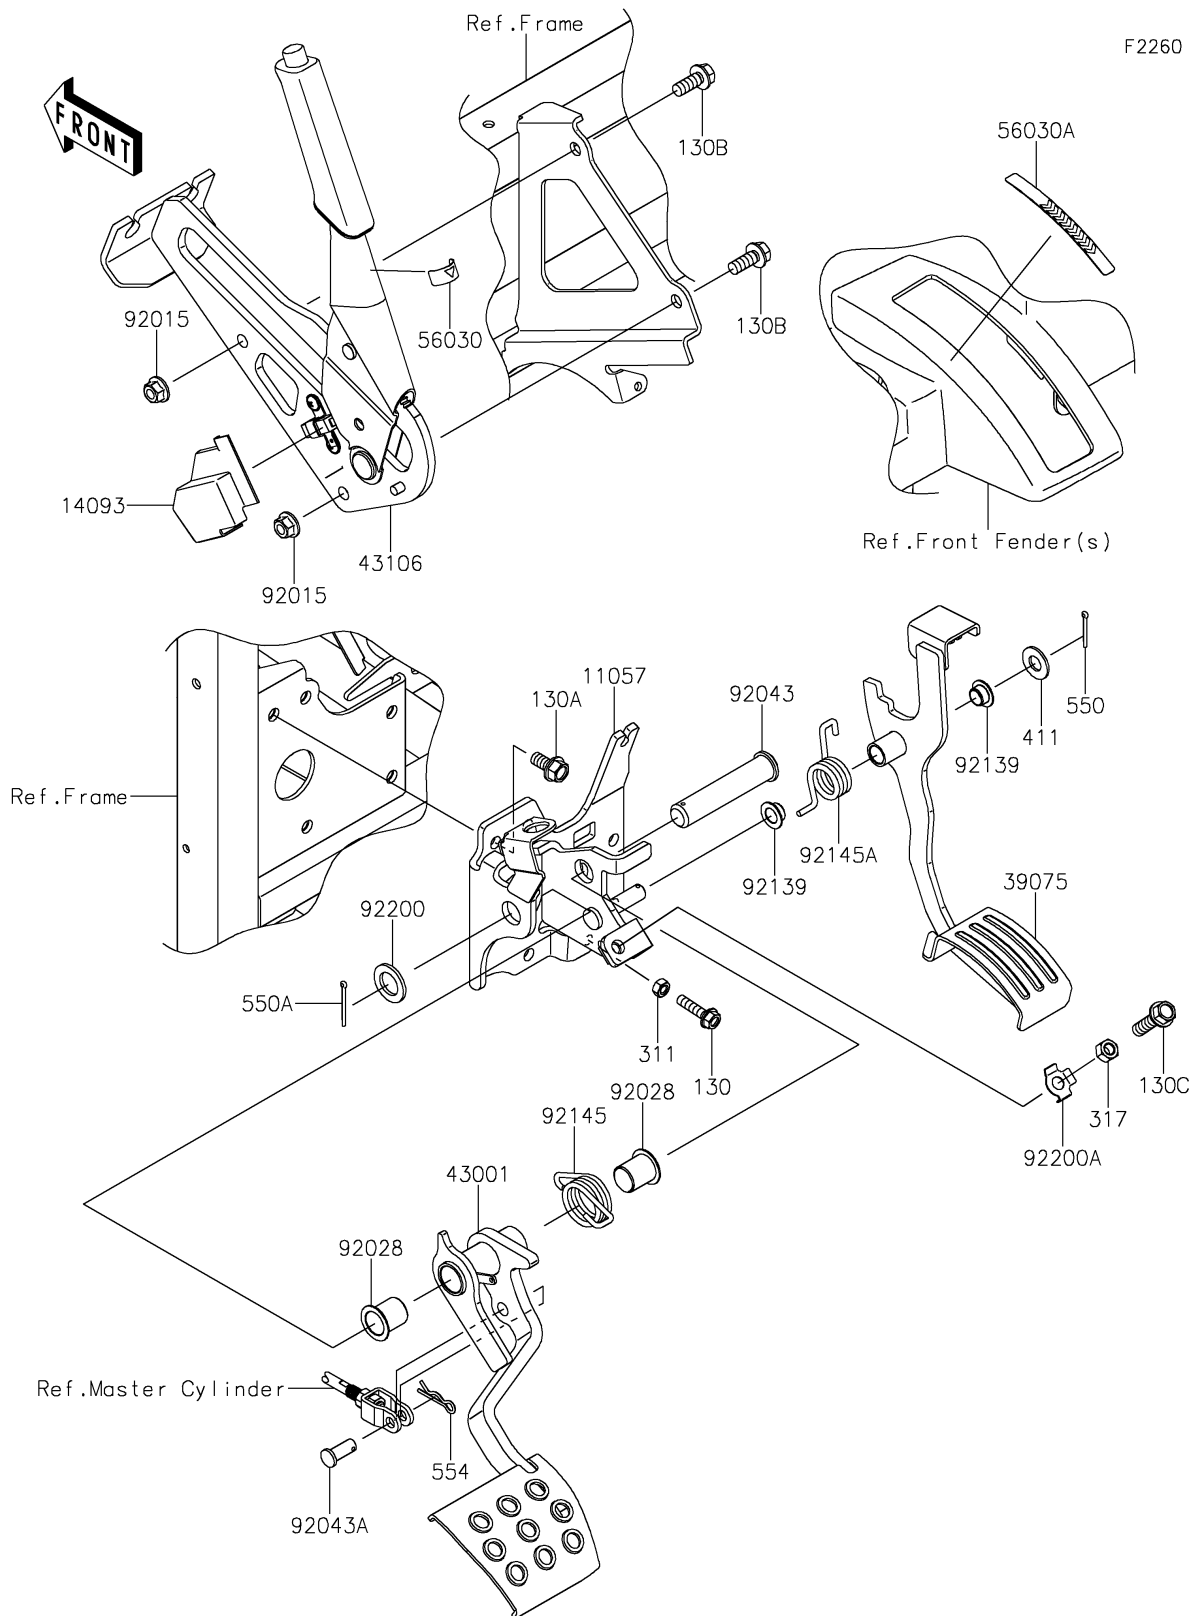

2023 MULE PRO-FXR™

PARTS DIAGRAM

Brake Pedal/Throttle Lever

2023 MULE PRO-FXR™

PARTS LIST

Brake Pedal/Throttle Lever

ITEM NAME

PART NUMBER

QUANTITY
