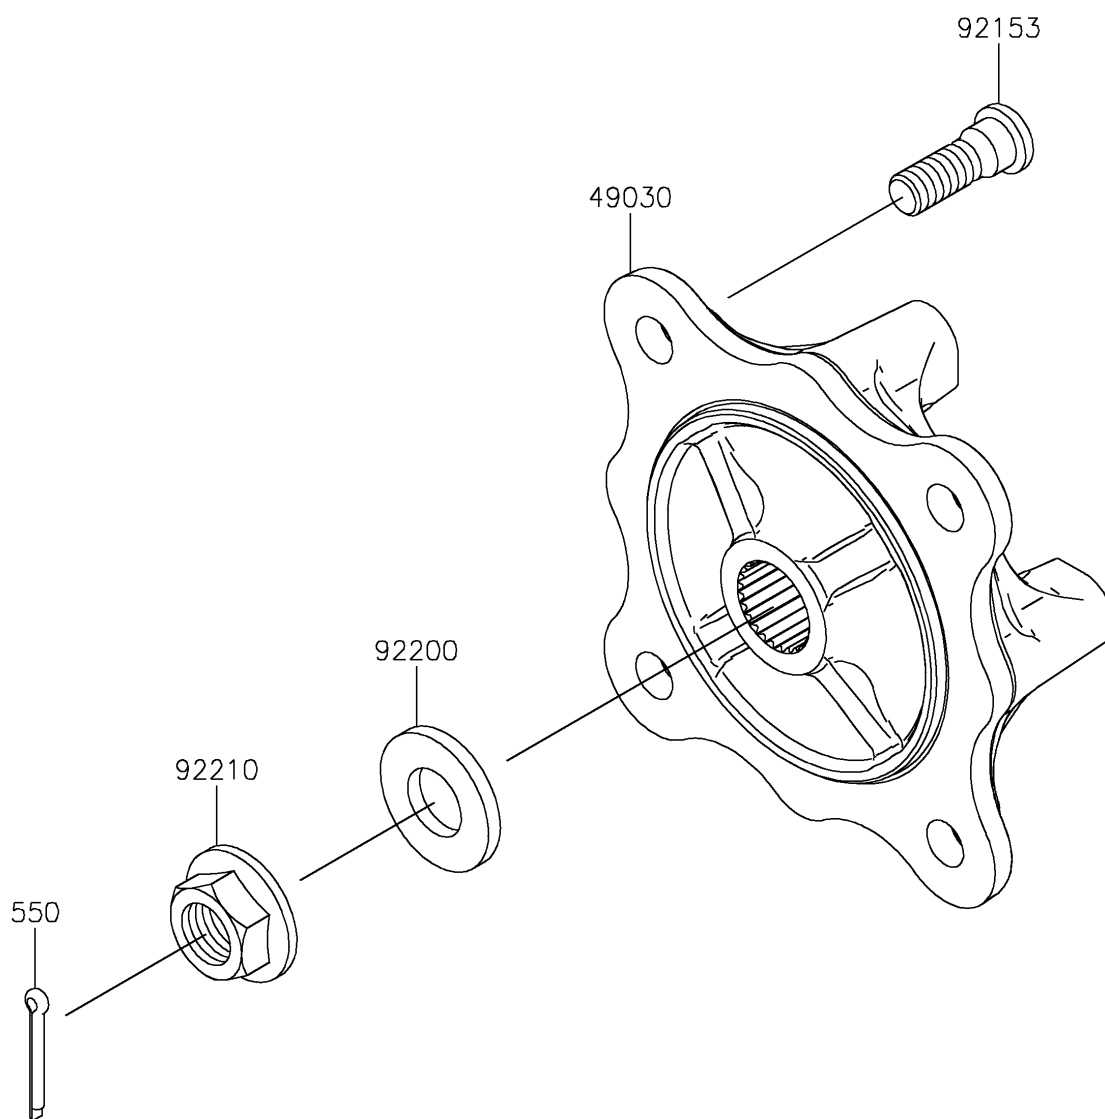

2021 MULE PRO-FXR™

PARTS DIAGRAM

Front Hubs/Brakes

F2230

2021 MULE PRO-FXR™

PARTS LIST

Front Hubs/Brakes

ITEM NAME

PART NUMBER

QUANTITY
