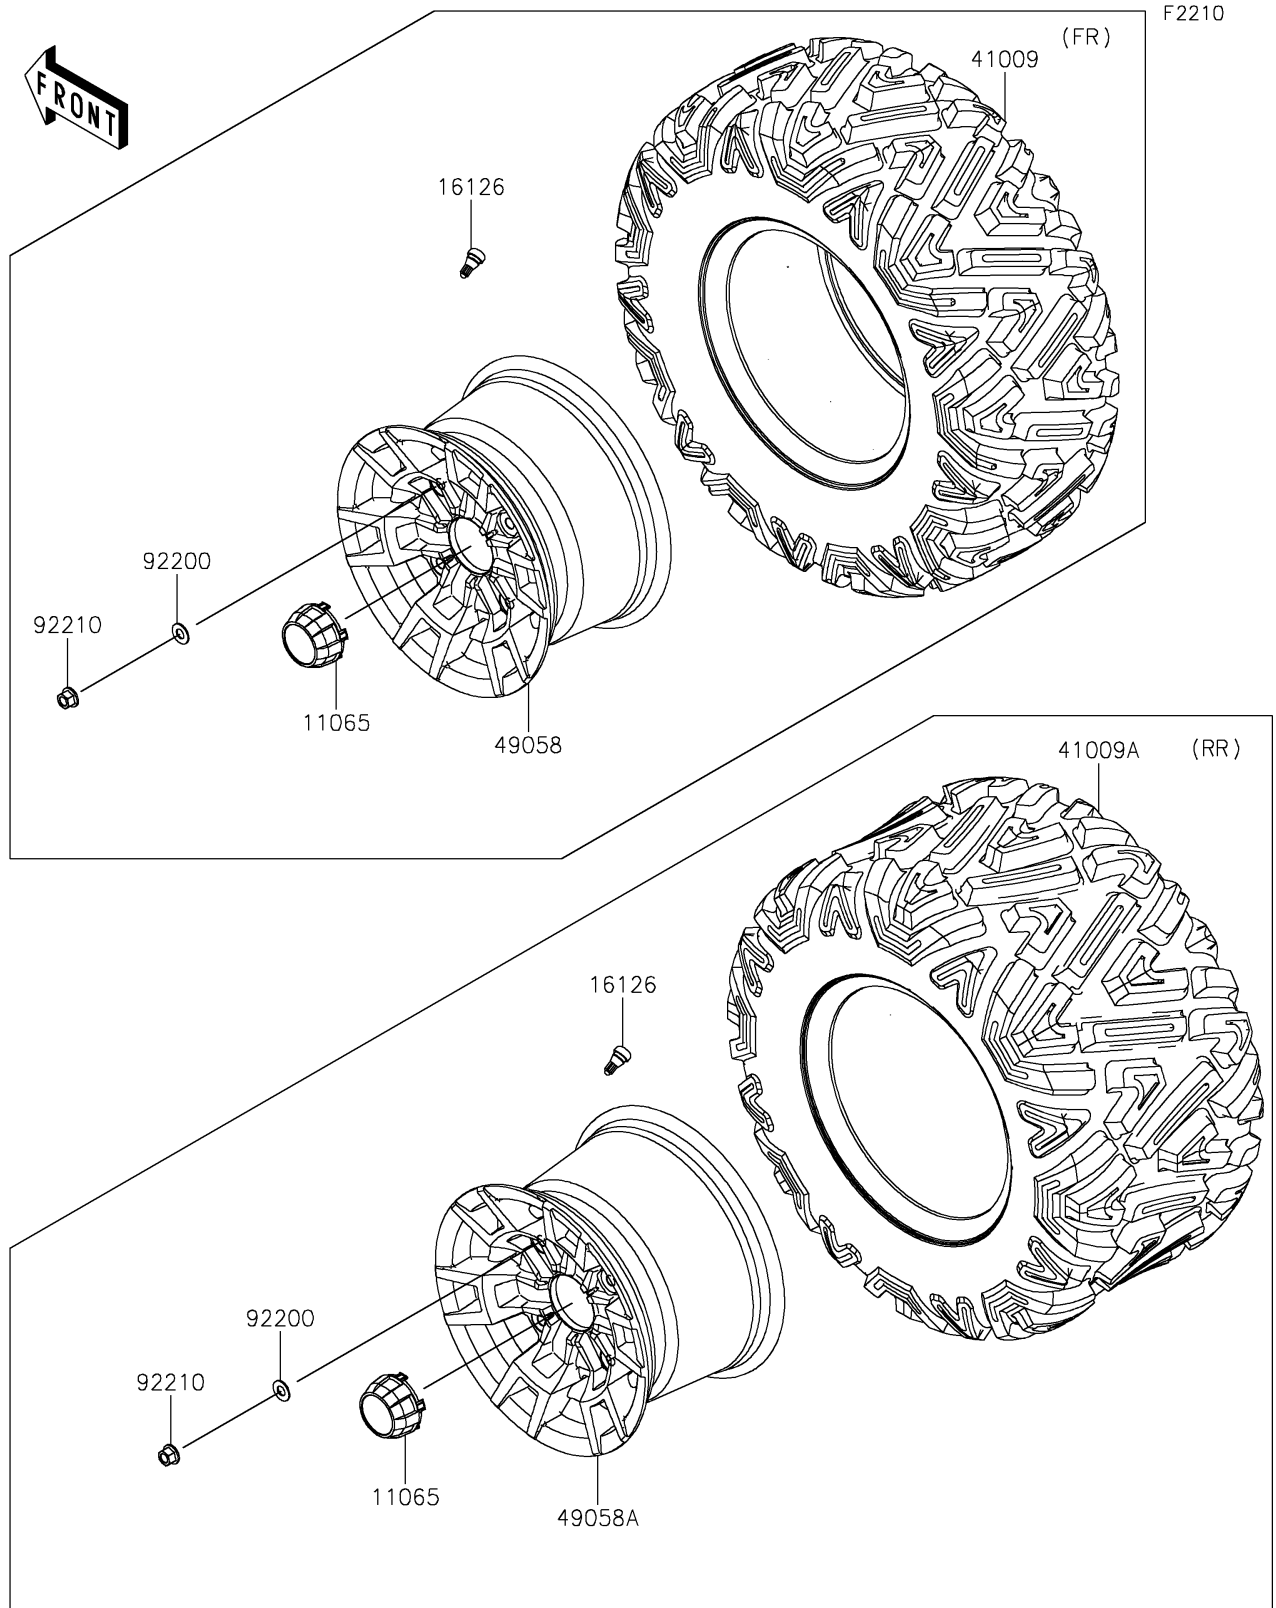

2021 MULE PRO-FXR™

PARTS DIAGRAM

Wheels/Tires

2021 MULE PRO-FXR™

PARTS LIST

Wheels/Tires

ITEM NAME	PART NUMBER	QUANTITY
CAP,WHEEL,F.BLACK (Ref # 11065)	11065-0893-6Z	4
VALVE (Ref # 16126)	16126-4001	4
TIRE,27X9.00-12 6PR,DURO PG2 (Ref # 41009)	41009-0723	2
TIRE,27X11.00-12 6PR,DURO PG2 (Ref # 41009A)	41009-0724	2
WHEEL,FR,12X7.0AT,AL,BLACK (Ref # 49058)	49058-0625-31D	2
WHEEL,RR,12X8.0AT,AL,BLACK (Ref # 49058A)	49058-0626-31D	2
WASHER,12.1X25X1.6 (Ref # 92200)	92200-0455	16
NUT,12MM (Ref # 92210)	92210-0603	16