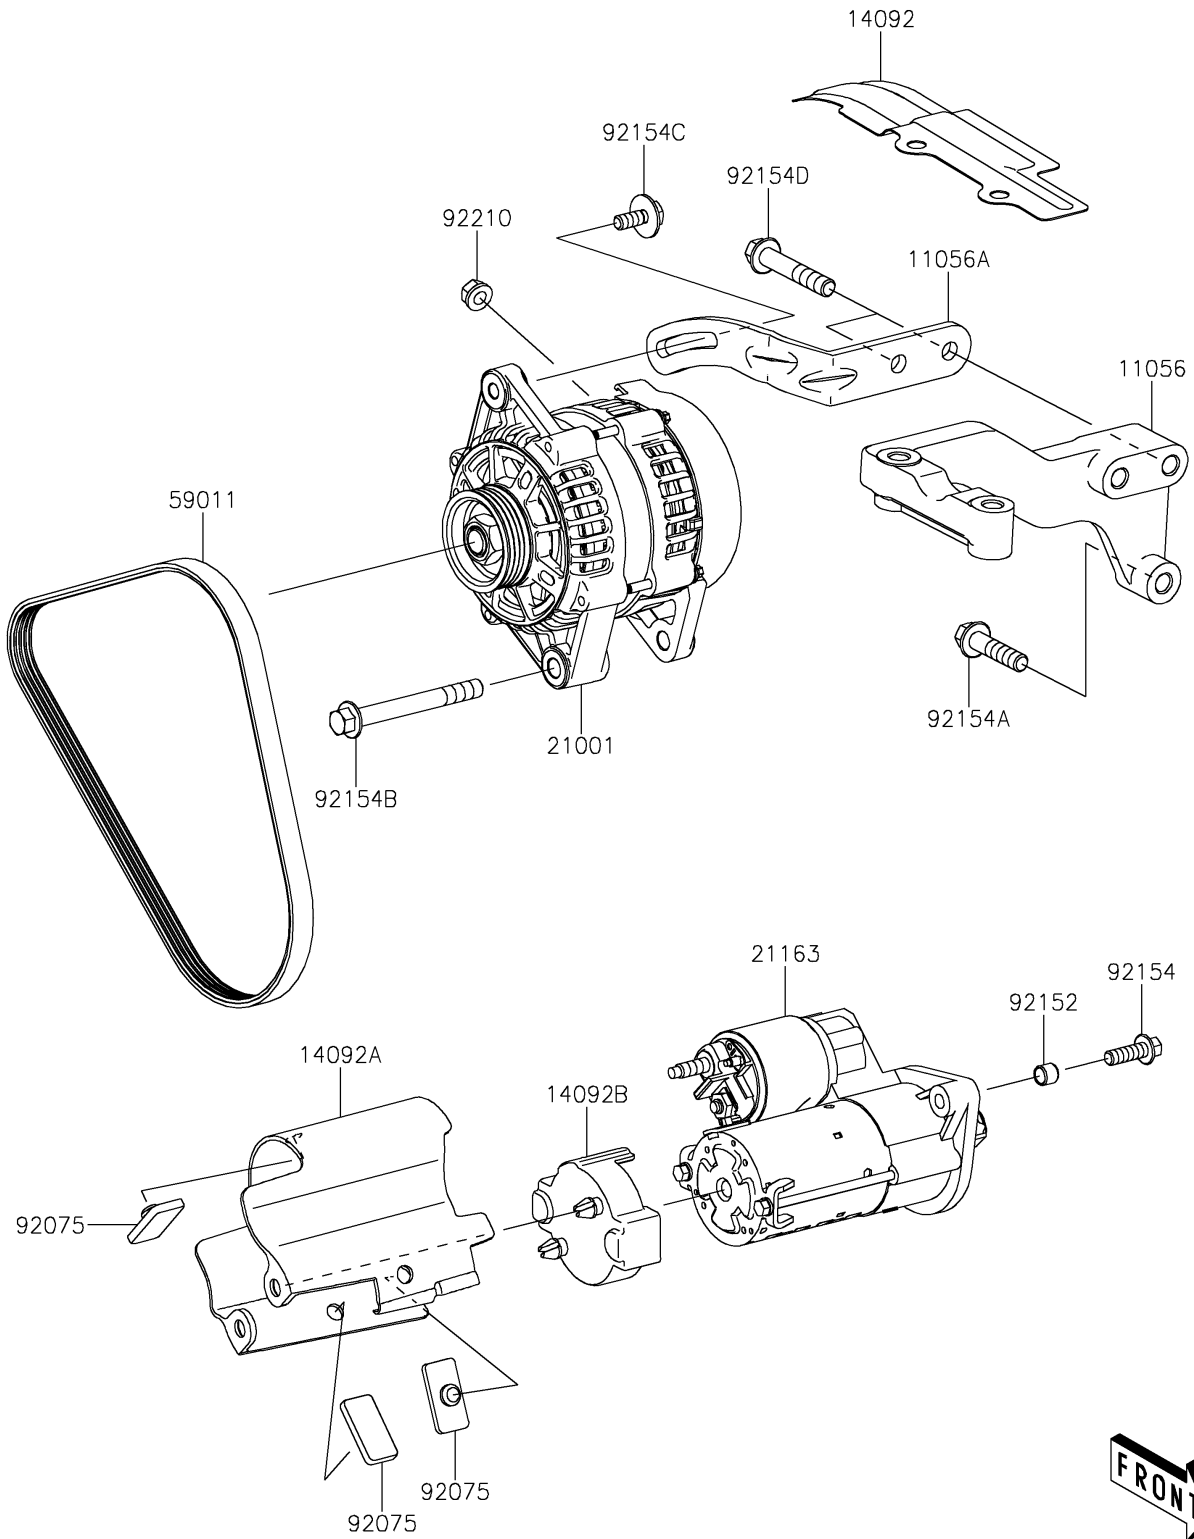

2021 MULE PRO-FXR™

PARTS DIAGRAM

Starter Motor

E1840

2021 MULE PRO-FXR™

PARTS LIST

Starter Motor

ITEM NAME	PART NUMBER	QUANTITY
BRACKET,SUSPENSION,RR (Ref # 11056)	11056-7083	1
BRACKET (Ref # 11056A)	11056-7084	1
COVER,ALTER BELT (Ref # 14092)	14092-1198	1
COVER,STARTER BODY (Ref # 14092A)	14092-1199	1
COVER,STARTER END FACE (Ref # 14092B)	14092-1200	1
GENERATOR (Ref # 21001)	21001-0606	1
STARTER-ELECTRIC (Ref # 21163)	21163-0751	1
BELT (Ref # 59011)	59011-0041	1
DAMPER (Ref # 92075)	92075-1054	3
COLLAR (Ref # 92152)	92152-1961	2
BOLT,FLANGED,8X25 (Ref # 92154)	92154-1602	2
BOLT,FLANGED,10X40 (Ref # 92154A)	92154-1604	1
BOLT,FLANGED,10X90 (Ref # 92154B)	92154-1605	1
BOLT,8X20 (Ref # 92154C)	92154-1606	1
BOLT,FLANGED,10X55 (Ref # 92154D)	92154-1607	2
NUT,6MM (Ref # 92210)	92210-0960	1