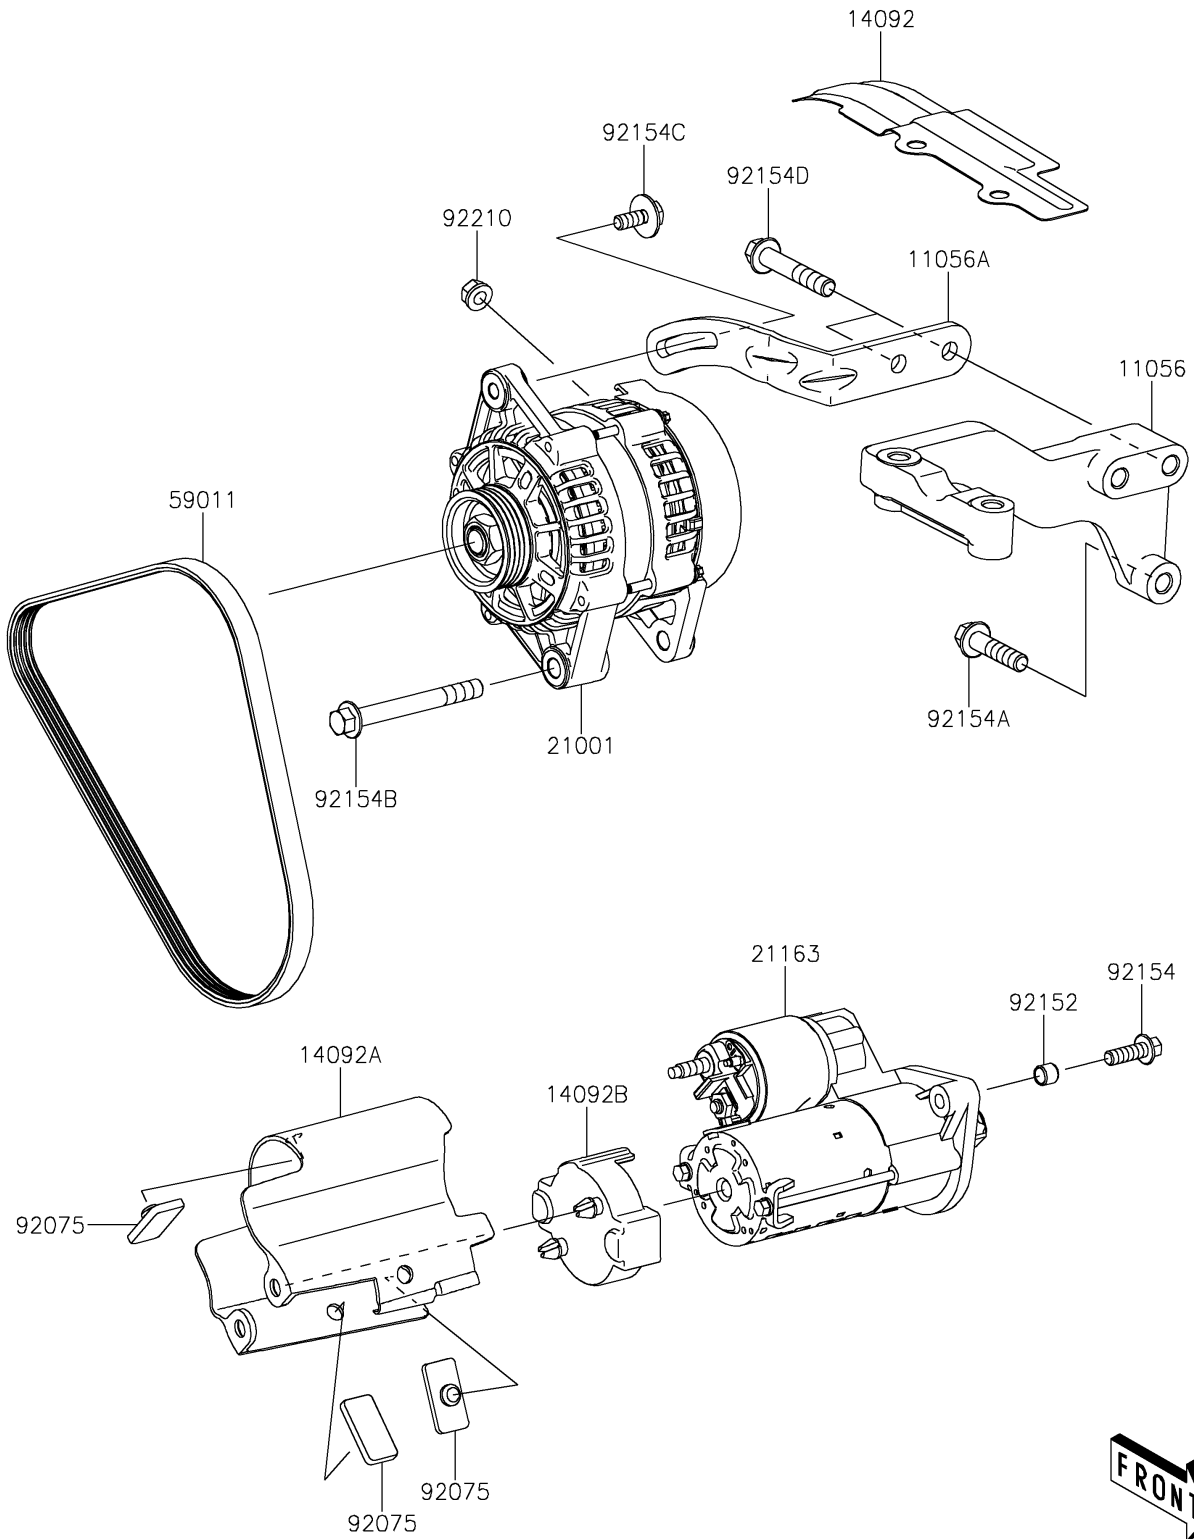

2021 MULE PRO-FXR™

PARTS DIAGRAM

Starter Motor

E1840

2021 MULE PRO-FXR™

PARTS LIST

Starter Motor

Kawasaki

Let the Good Times Roll®

ITEM NAME

PART NUMBER

QUANTITY
