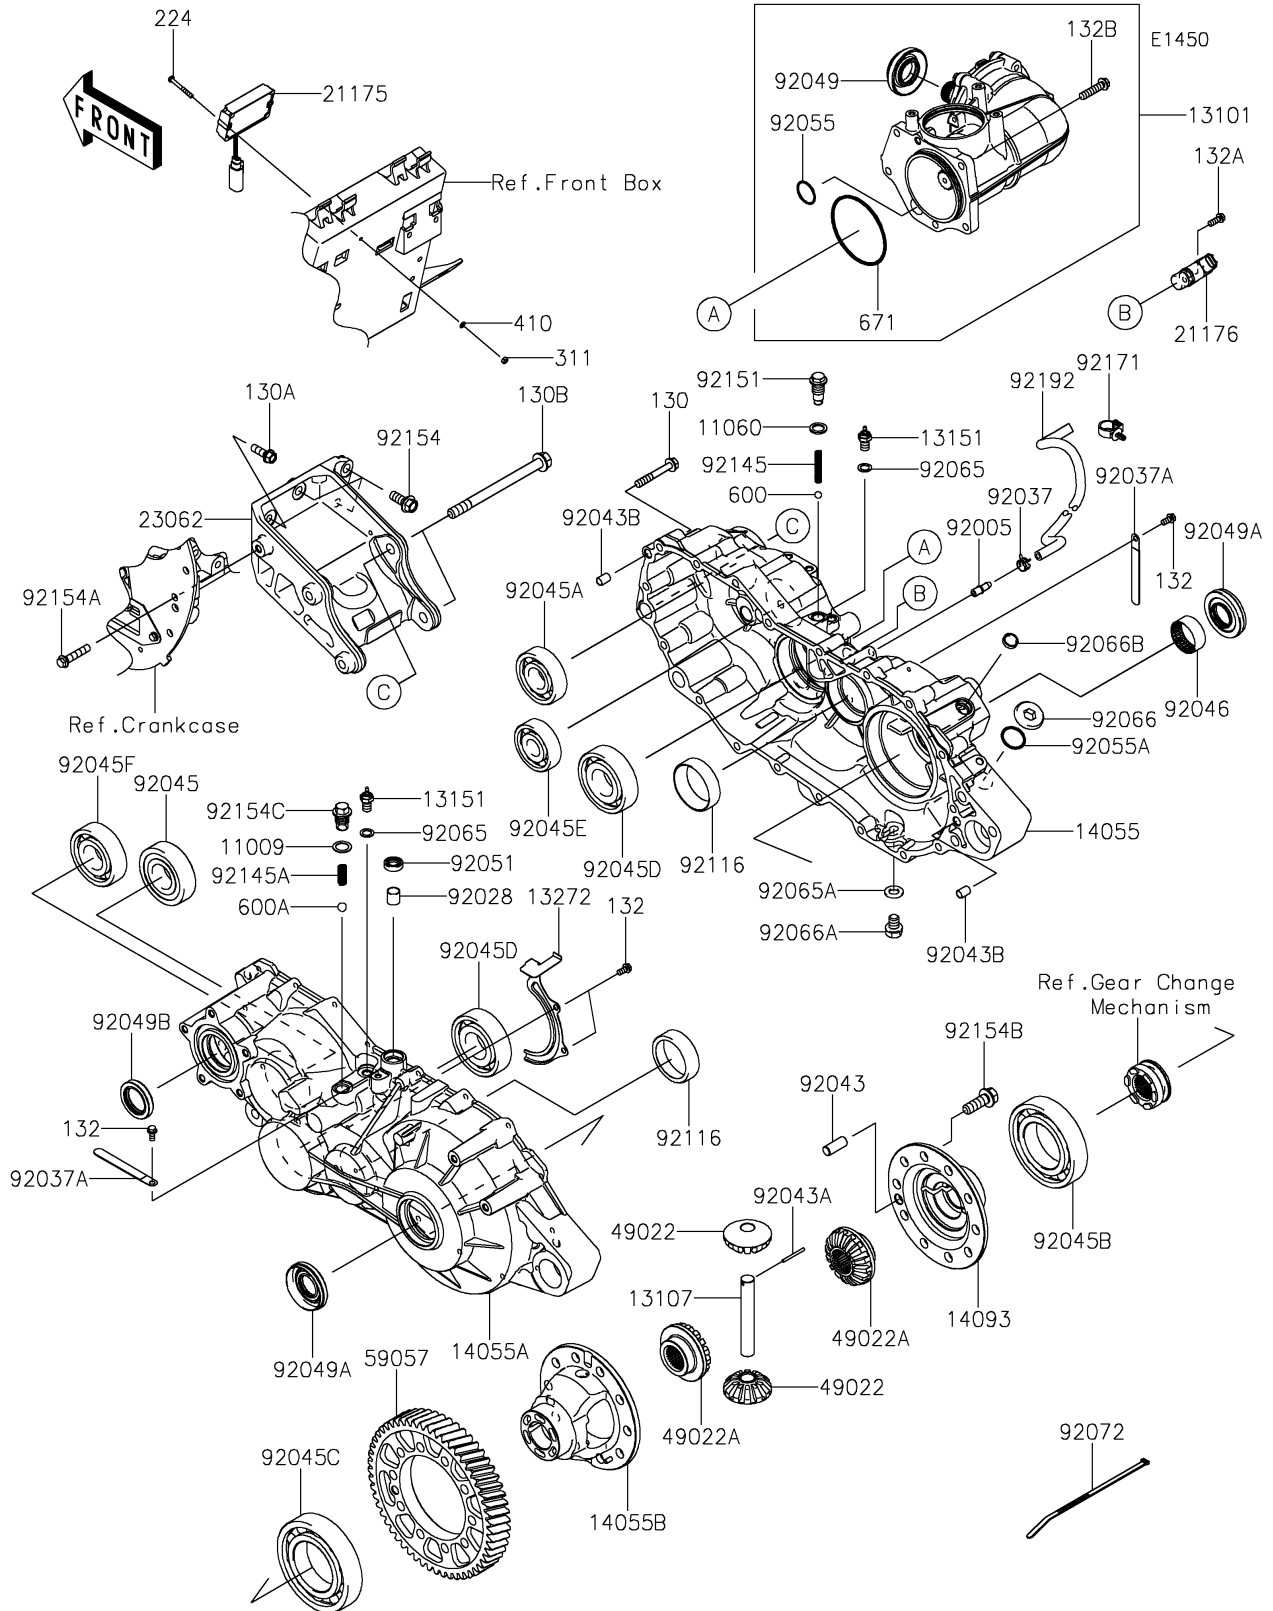

2021 MULE PRO-FXR™

PARTS DIAGRAM

Gear Box

2021 MULE PRO-FXR™

PARTS LIST

Gear Box

ITEM NAME

PART NUMBER

QUANTITY
