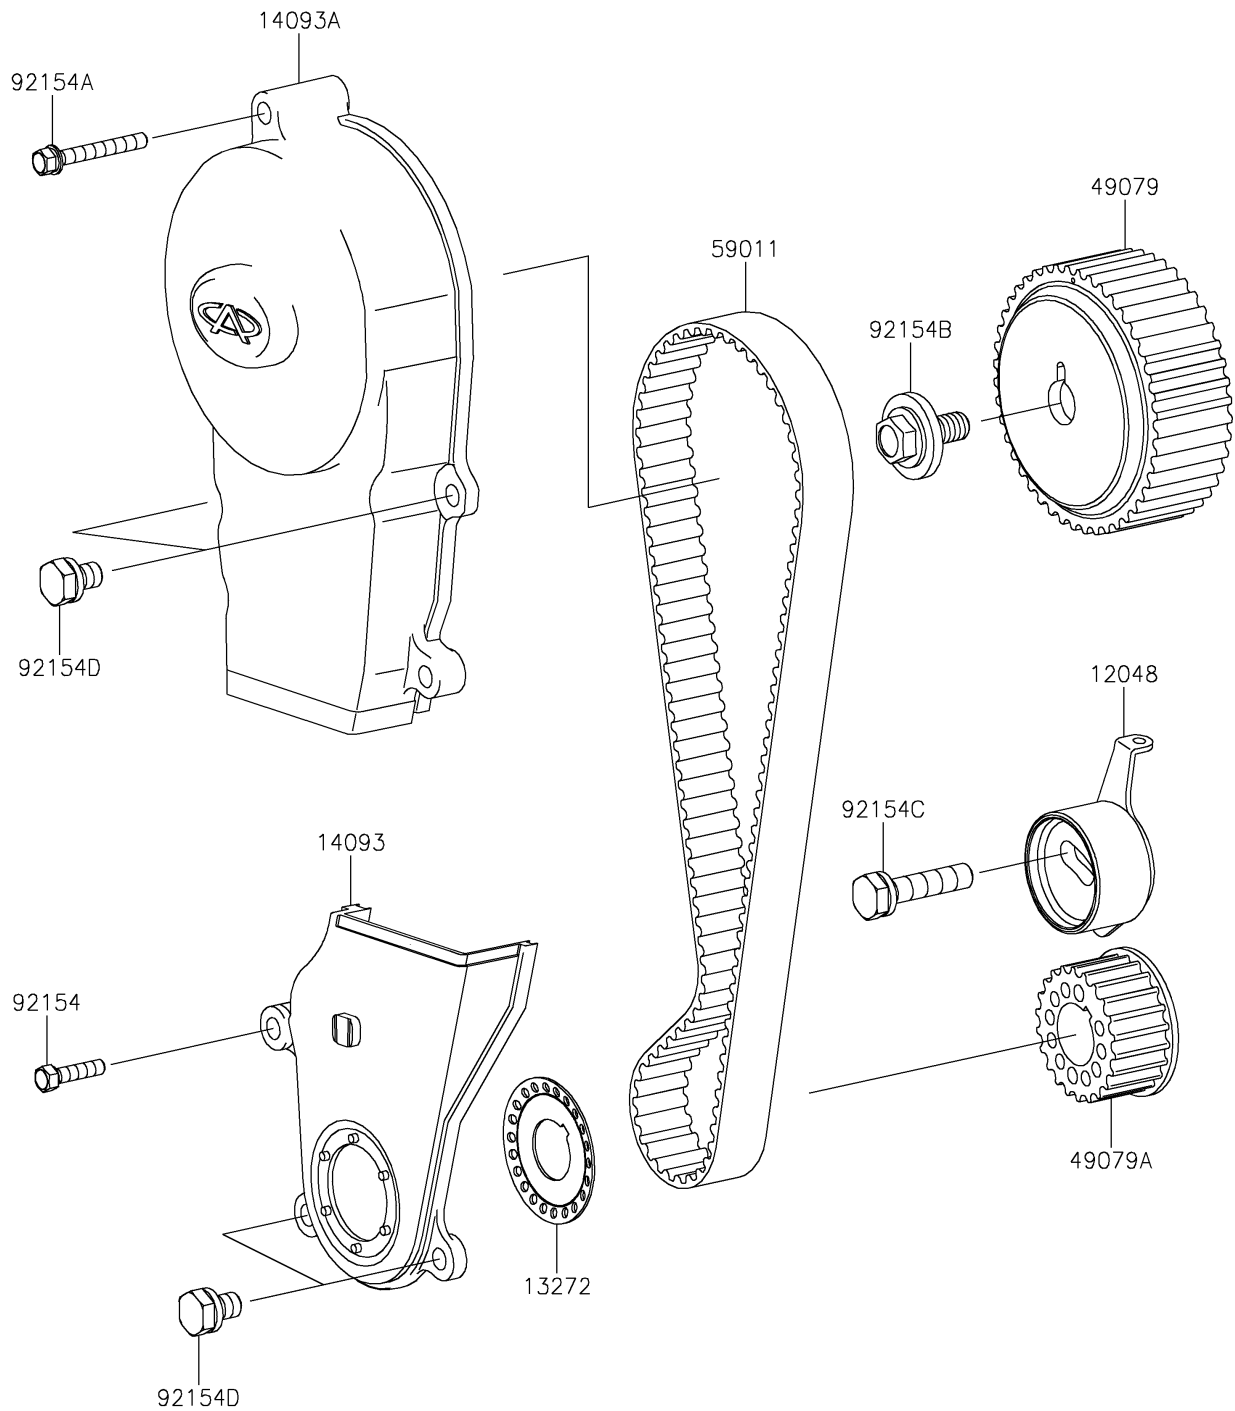

2023 MULE PRO-FXR™

PARTS DIAGRAM

Timing Belt

E1215

2023 MULE PRO-FXR™

PARTS LIST

Timing Belt

ITEM NAME

PART NUMBER

QUANTITY
