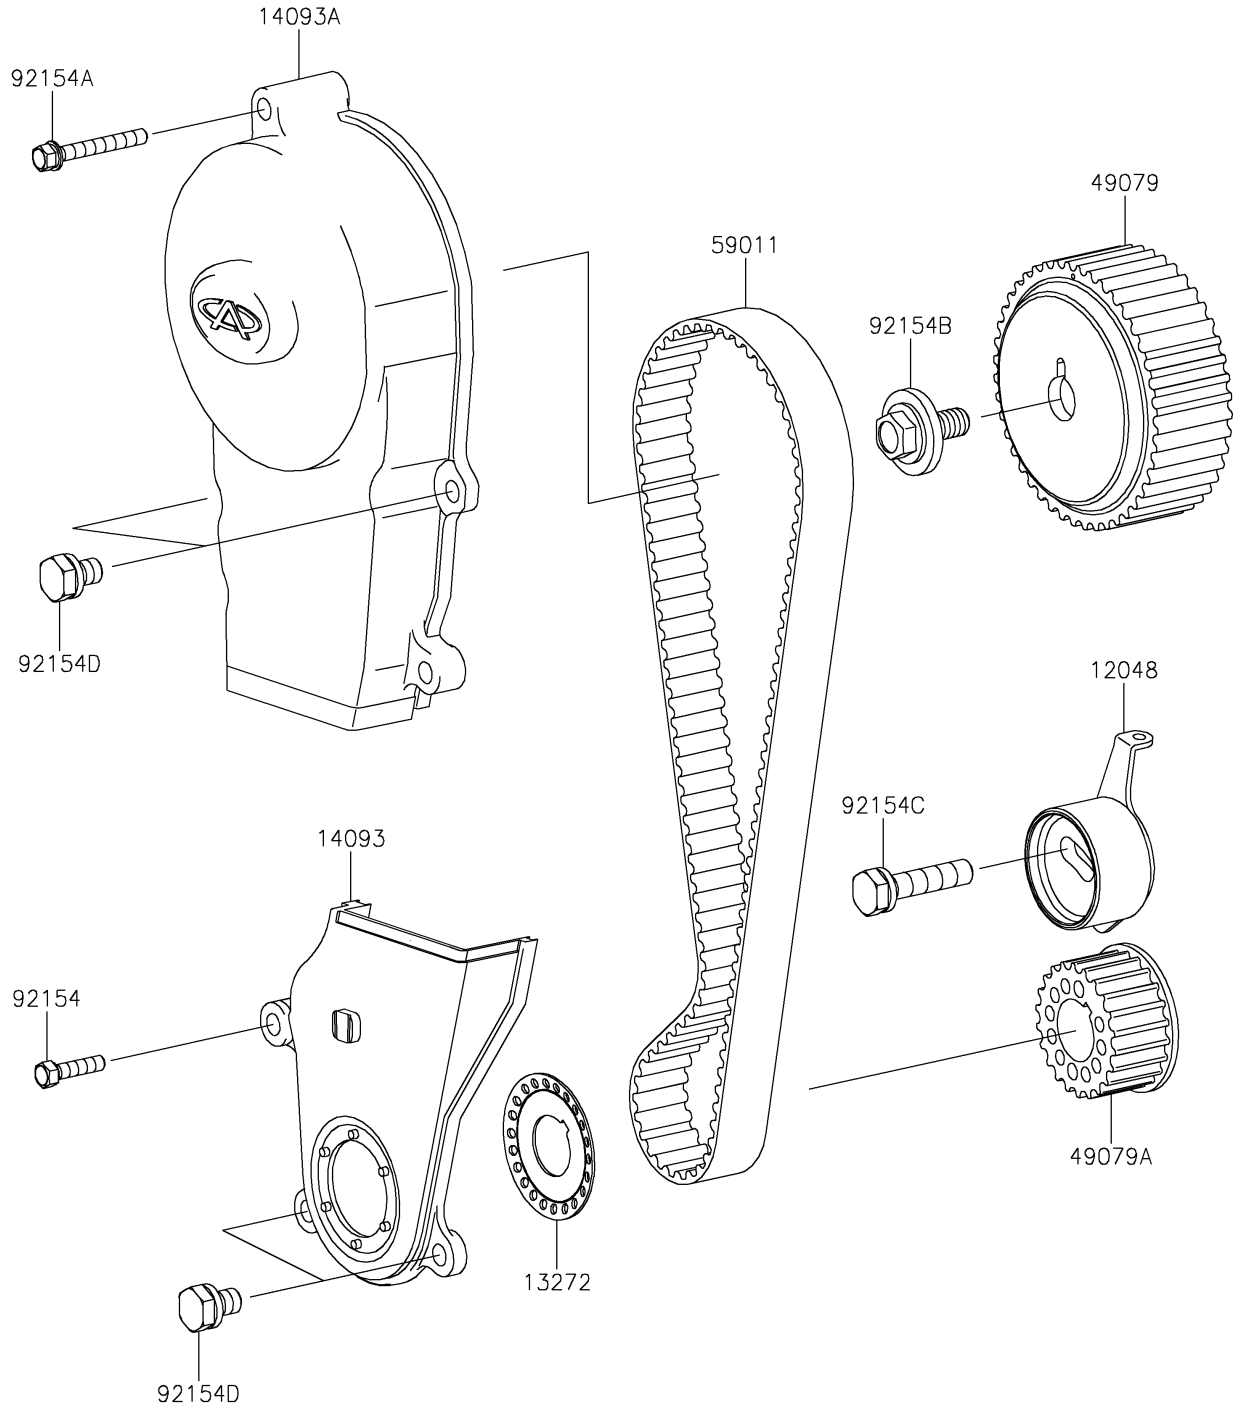

2021 MULE PRO-FXR™

PARTS DIAGRAM

Timing Belt

E1215

2021 MULE PRO-FXR™

PARTS LIST

Timing Belt

ITEM NAME	PART NUMBER	QUANTITY
TENSIONER-ASSY (Ref # 12048)	12048-0093	1
PLATE,TIMING BELT (Ref # 13272)	13272-1872	1
COVER,TIMING BELT,LWR (Ref # 14093)	14093-0200	1
COVER,TIMING BELT,UPP (Ref # 14093A)	14093-0201	1
PULLEY-BELT,CAMSHAFT (Ref # 49079)	49079-0023	1
PULLEY-BELT,CRANKSHAFT (Ref # 49079A)	49079-0024	1
BELT,TIMING (Ref # 59011)	59011-0042	1
BOLT,6X25 (Ref # 92154)	92154-1583	1
BOLT,6X50 (Ref # 92154A)	92154-1591	1
BOLT,FLANGED (Ref # 92154B)	92154-1614	1
BOLT,10X45 (Ref # 92154C)	92154-1615	1
BOLT,6X16 (Ref # 92154D)	92154-1617	4