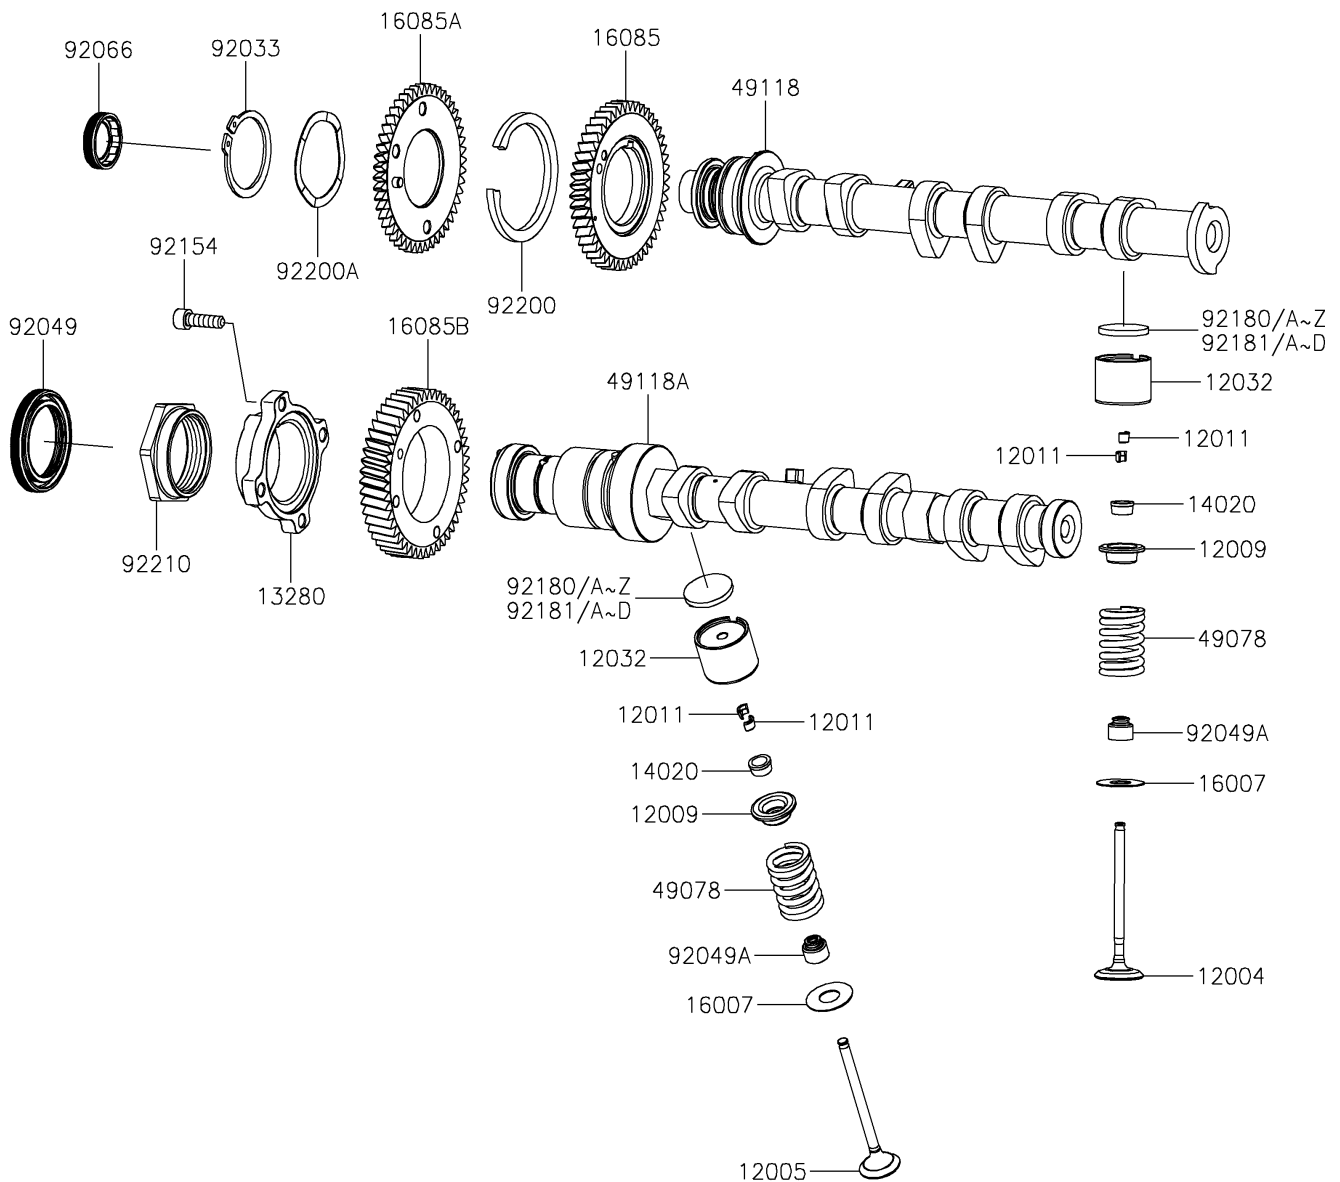

2022 MULE PRO-FXR™

PARTS DIAGRAM

Valve(s)/Camshaft(s)

E1211

2022 MULE PRO-FXR™

PARTS LIST

Valve(s)/Camshaft(s)

ITEM NAME

PART NUMBER

QUANTITY
