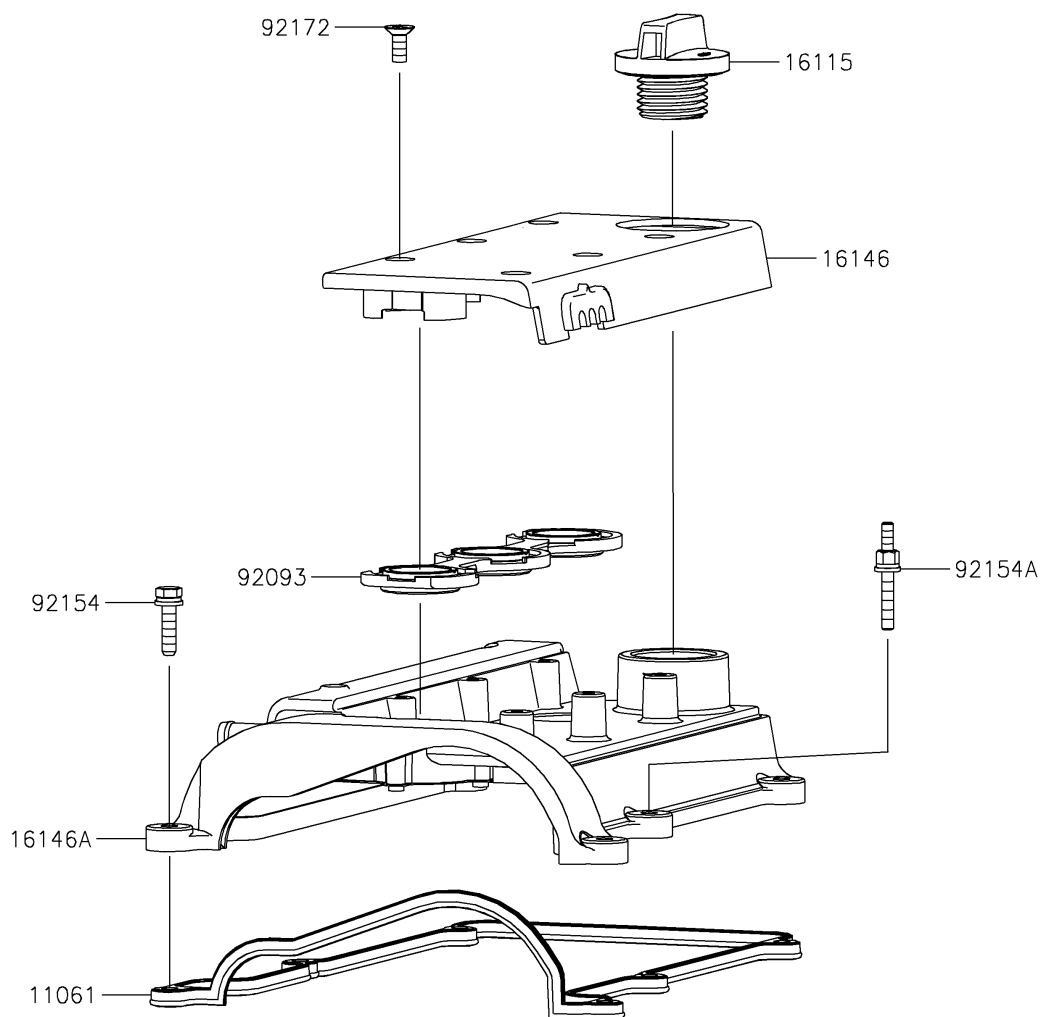

2021 MULE PRO-FXR™

PARTS DIAGRAM

Cylinder Head Cover

E1112

2021 MULE PRO-FXR™

PARTS LIST

Cylinder Head Cover

ITEM NAME	PART NUMBER	QUANTITY
GASKET,HEAD COVER (Ref # 11061)	11061-0953	1
CAP-OIL FILLER (Ref # 16115)	16115-0027	1
COVER-ASSY,SPARK PLUG (Ref # 16146)	16146-0738	1
COVER-ASSY,CYLINDER HEAD (Ref # 16146A)	16146-0741	1
SEAL,SPARK PLUG COVER (Ref # 92093)	92093-0608	1
BOLT,6X25 (Ref # 92154)	92154-1583	5
BOLT (Ref # 92154A)	92154-1584	1
SCREW,6X16 (Ref # 92172)	92172-0905	6