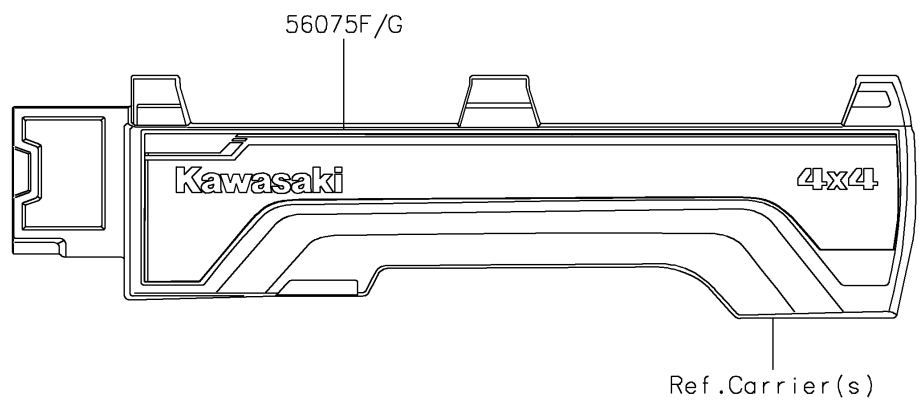

2021 MULE PRO-FX™ EPS

PARTS DIAGRAM

Decals(White)

F2861

2021 MULE PRO-FX™ EPS

PARTS LIST Decals(White)

ITEM NAME	PART NUMBER	QUANTITY
-----------	-------------	----------
