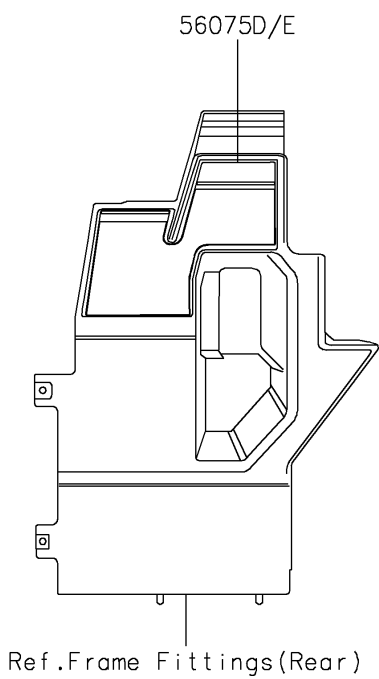

2021 MULE PRO-FX™ EPS

PARTS DIAGRAM

Decals(White)

F2861

2021 MULE PRO-FX™ EPS

PARTS LIST Decals(White)

ITEM NAME	PART NUMBER	QUANTITY
-----------	-------------	----------
