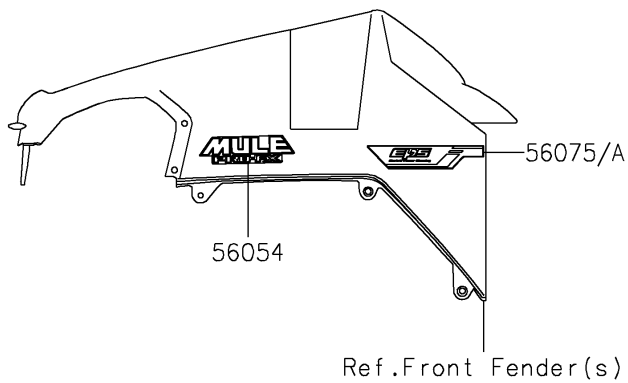

2021 MULE PRO-FX™ EPS

PARTS DIAGRAM

Decals(White)

F2861

2021 MULE PRO-FX™ EPS

PARTS LIST Decals(White)

ITEM NAME	PART NUMBER	QUANTITY
-----------	-------------	----------
