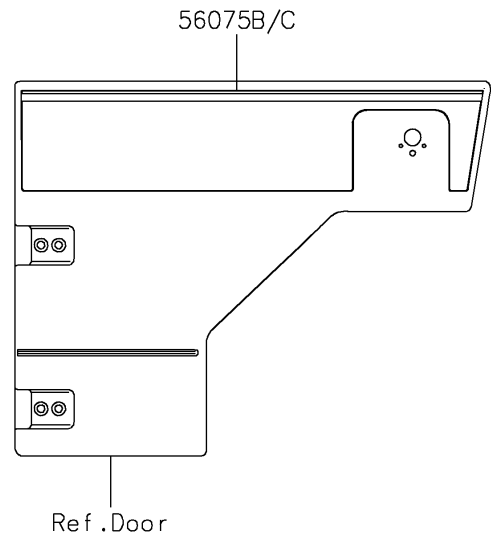

2021 MULE PRO-FX™ EPS

PARTS DIAGRAM

Decals(White)

F2861

2021 MULE PRO-FX™ EPS

PARTS LIST Decals(White)

ITEM NAME	PART NUMBER	QUANTITY
-----------	-------------	----------
