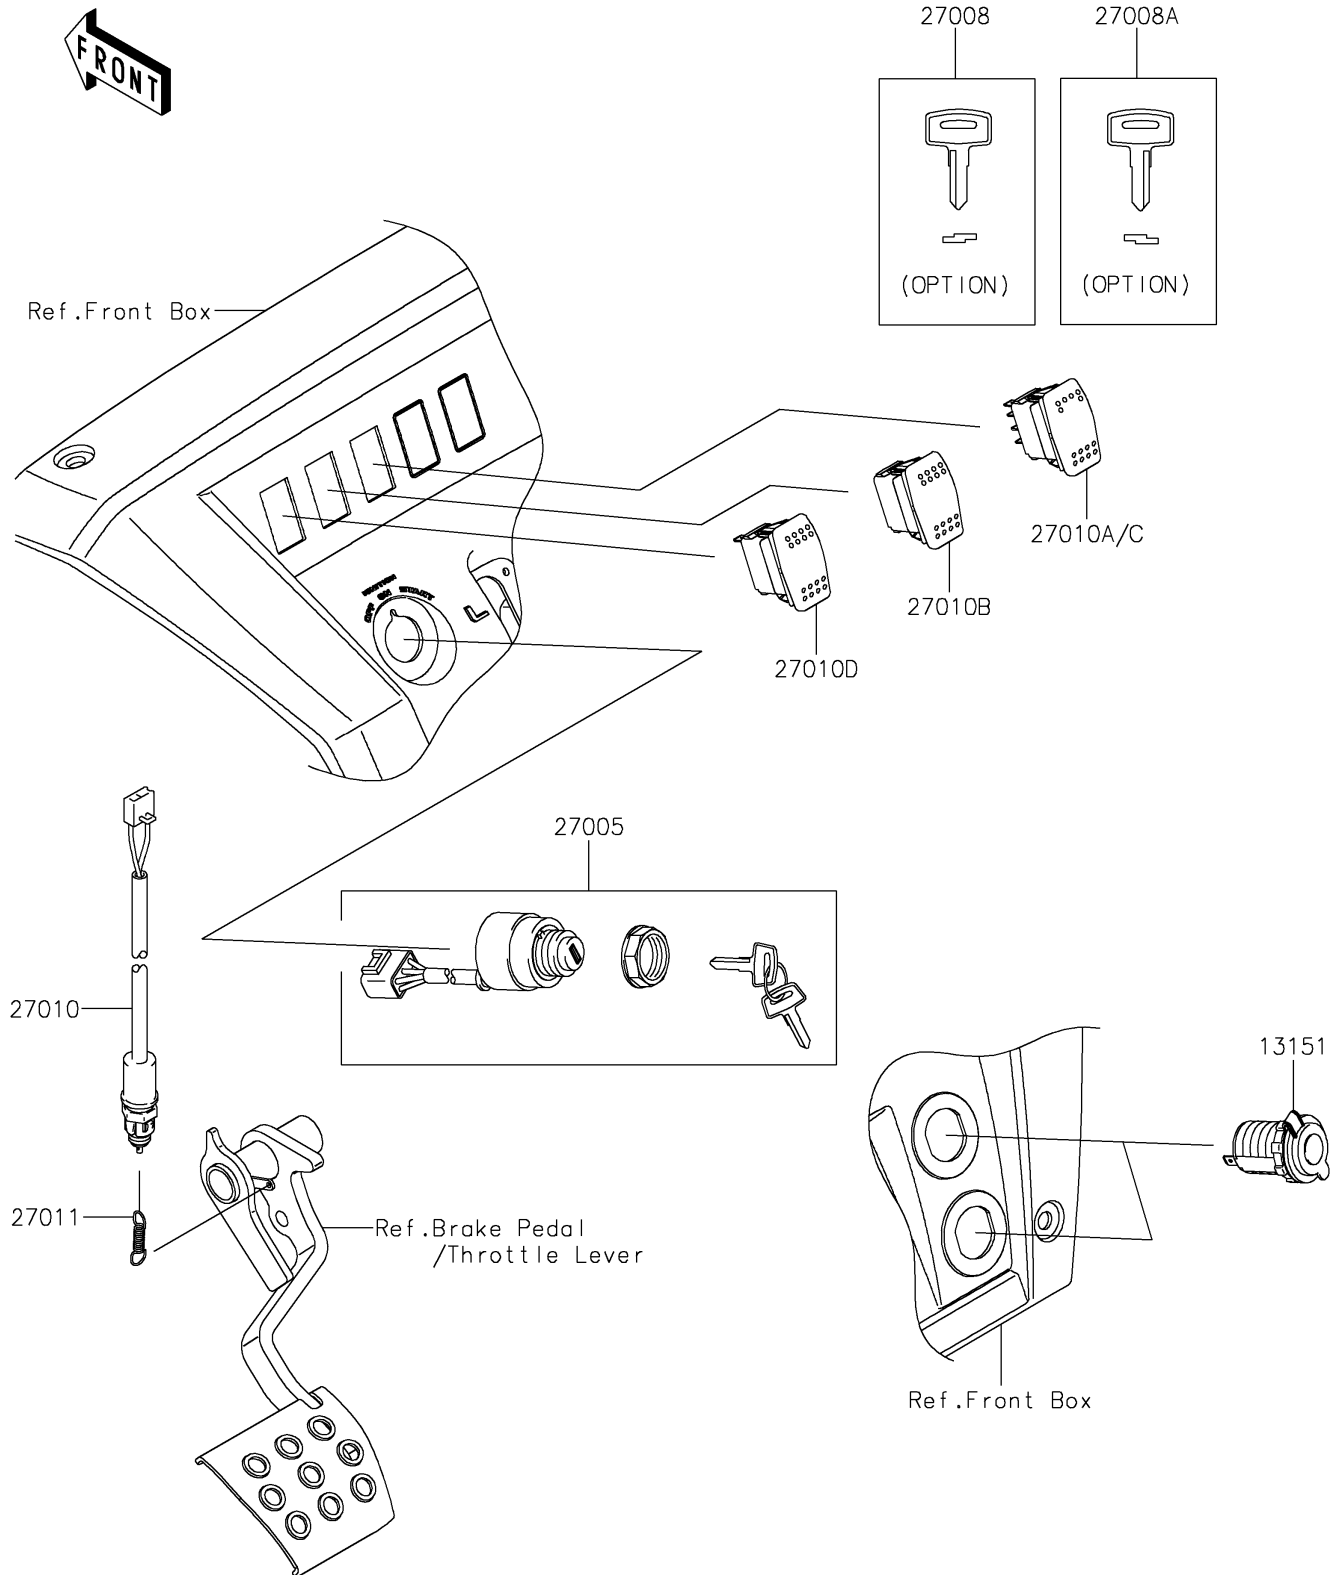

2021 MULE PRO-FX™ EPS

PARTS DIAGRAM

Ignition Switch

F2770

2021 MULE PRO-FX™ EPS

PARTS LIST

Ignition Switch

ITEM NAME

PART NUMBER

QUANTITY
